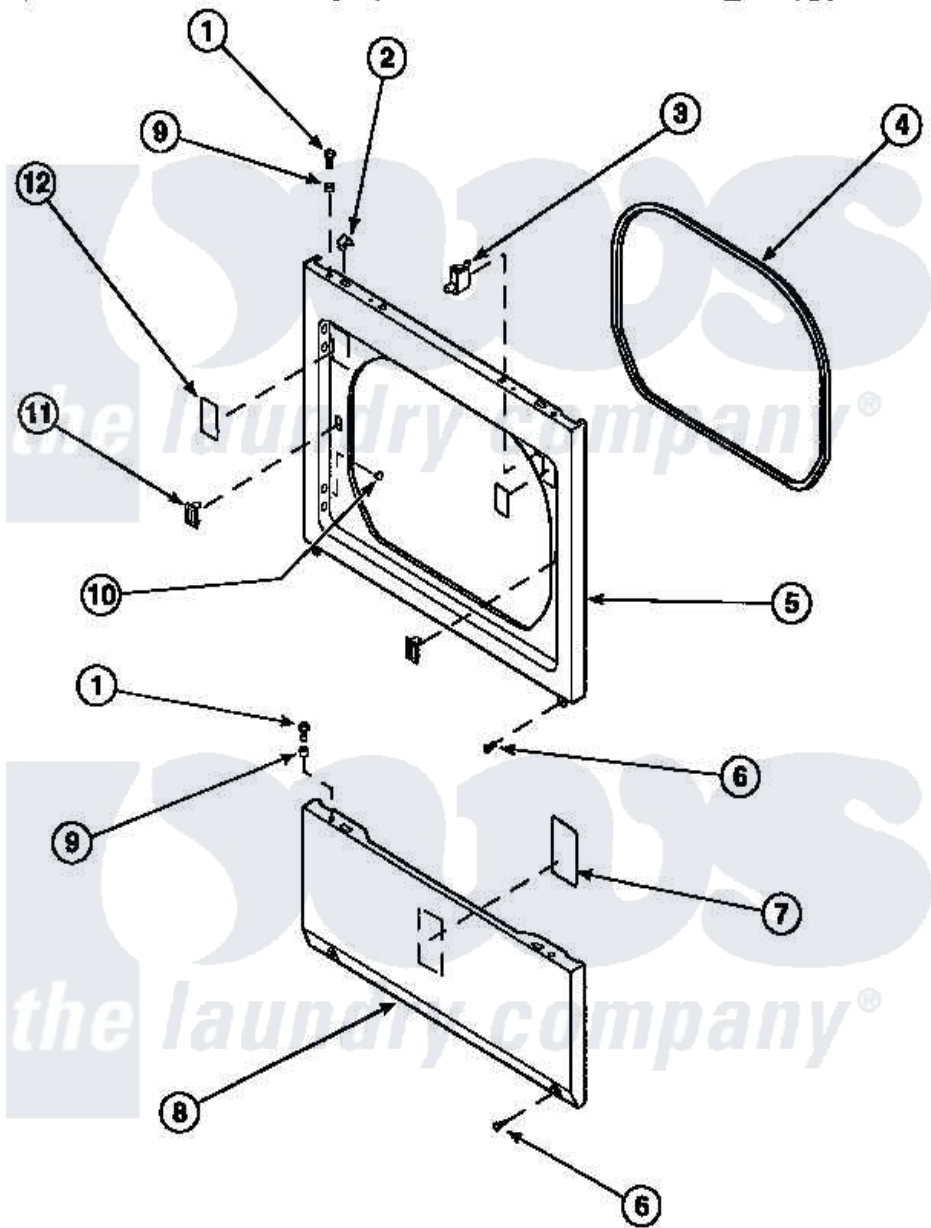

Amana LG8519W2 (BOM: PLG8519W2) 14 - LOWER ACCESS PANEL, FRONT PANEL AND SEAL

Amana Residential Amana LG8519W2 (BOM: PLG8519W2) Dryer Parts Parts Diagram 14 - LOWER ACCESS PANEL, FRONT PANEL AND SEAL
 Click on the part number to view part

Item	Original Part Number	Replaced By	Status	Part Description
1	32671	Y014874		Screw, Idler Arm And Sleeve
2	56080	22001650		Fastener, Spring
3	Y62872	W10169313		Switch-Dor
4	500034			Seal, Front Panel
6	33562	27001200		Screw
7	500670		Not Available	STICKER NG OR MIXED GA
9	56079	505187		Locator, Panel
10	500227	505295		Screw, No.8ab-16 x 3/4 PH
11	54660	LA-1003		Door Catch Kit
12	500281		Not Available	STICKER