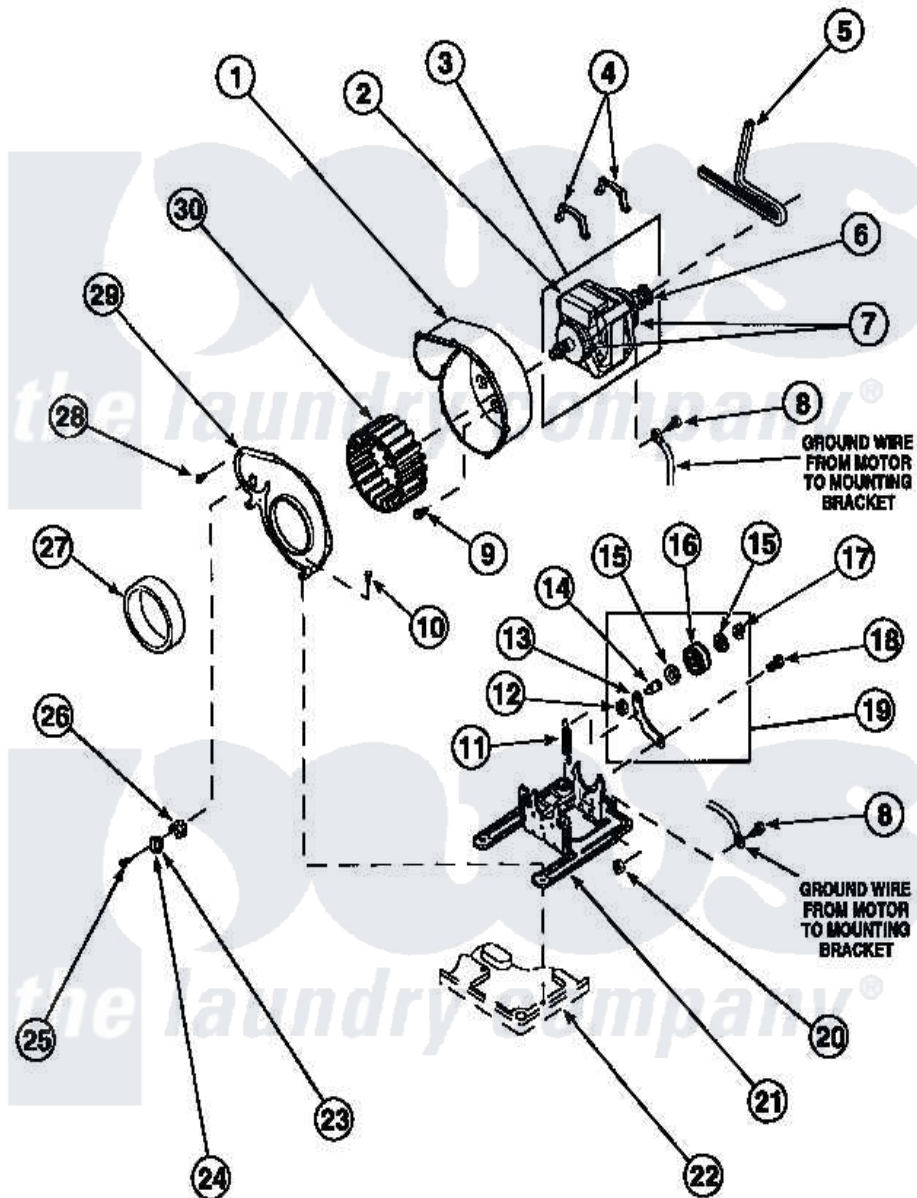

Amana LG8519W2 (BOM: PLG8519W2) 15 - MOTOR, EXHAUST FAN AND BELT

Amana Residential Amana LG8519W2 (BOM: PLG8519W2) Dryer Parts Parts Diagram 15 - MOTOR, EXHAUST FAN AND BELT

Click on the part number to view part

Item	Original Part Number	Replaced By	Status	Part Description
1	56020			Housing, Blower
2	501218		Not Available	MOTOR SWITCH (DOES NOT INCLUDE THERMAL PROT
3	501211	2200376		Motor
4	Y58047	660658		Clamp, Motor Mounting 343481 685441
5	59174	40111201		Belt, Cylinder
6	500011			Pulley, Motor
7	590P3			Motor Hub Ring Kit
8	20530			Screw, 10-24 x 3/8 Hex
9	Y31645	27001200		Screw
10	33562	27001200		Screw
11	56076			Spring, Idler
12	56156	358160		Nut
13	500910	37001144		Assembly- Idler

14	56461		Shaft
15	52549		Washer, 501 ID X3/4 Odx
16	Y54414		Assembly, Wheel And Bearing
17	23748		Ring, Retaining
18	500824		Screw, 1/4-20 Unc Hex
19	500269	37001287	Assembly, Idler Lever/Shaft/Pulley
20	52566	27001225	Nut, Jam Mid Lock 1/4-20
21	500822	503613	Mount, Motor
22	500070		Base, Dryer
24	503551		Thermostat, Cycling
"	Y61372		Thermostat
25	23222	3177991	Screw
"	Y33561	489464	Screw
26	61401	61623	Thermostat, Heater-BR
27	500313		Seal, Blower Housing
28	31260		Screw, No.8 X 3/8 Ind H
29	500078	511969P	Kit Blower Housing And Cover
30	56000	510139P	Assembly Blower Fan Package