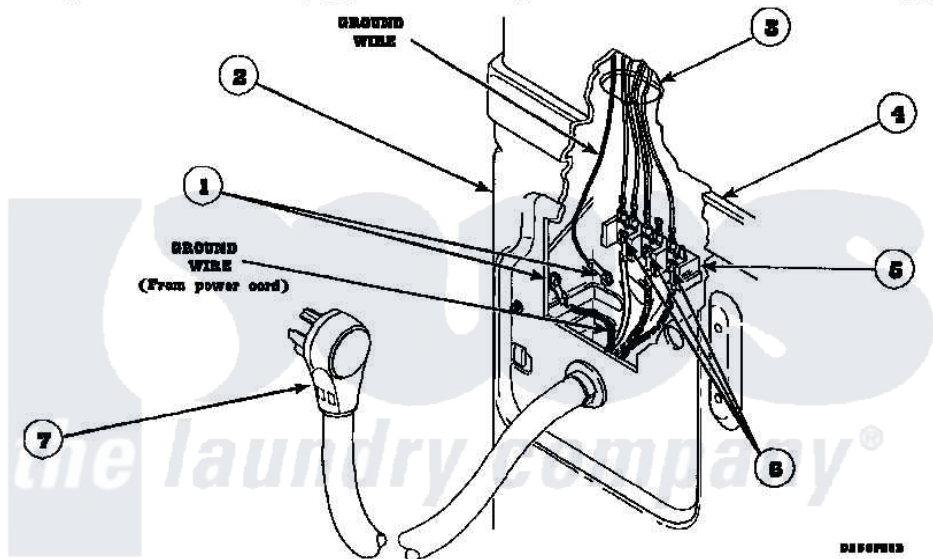

Amana LG8519W2 (BOM: PLG8519W2) 17 - POWER CORDS

Amana [Residential Amana LG8519W2 \(BOM: PLG8519W2\) Dryer Parts](#) Parts Diagram 17 - POWER CORDS
 Click on the part number to view part

Item	Original Part Number	Replaced By	Status	Part Description
1	502120	489069		Xxscrew, 10-12 X 1/2
"	20530			Screw, 10-24 x 3/8 Hex
2	50001P		Not Available	(ADD LETTER BEFORE "P" IN PART
3	500343		Not Available	PANEL, BACK(HOME HOOD)
4	500085P		Not Available	(ADD LETTER L-L, W-W TO PART N
6	Y61199	3400094		Screw, 10-32 X 3/8