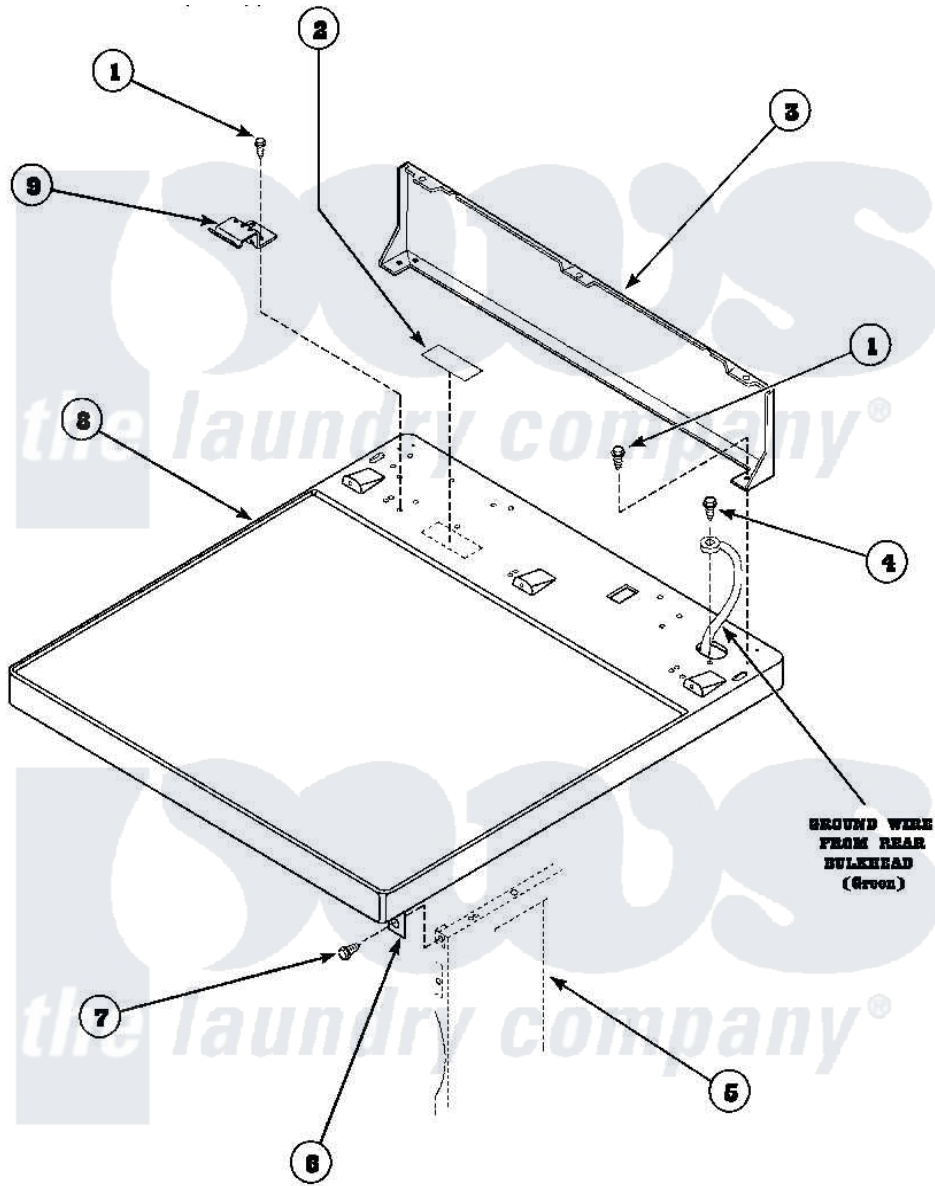

Amana LG8569L2 (BOM: PLG8569L2) 01 - CABINET TOP AND CONTROL HOOD REAR PANEL

Amana Residential Amana LG8569L2 (BOM: PLG8569L2) Dryer Parts Parts Diagram 01 - CABINET TOP AND CONTROL HOOD REAR PANEL
 Click on the part number to view part

Item	Original Part Number	Replaced By	Status	Part Description
1	501086	90767		Screw, 8A X 3/8 HeX Washer Head Tapping
2	24903		Not Available	STICKER,DISCONNECT POW
3	500343		Not Available	PANEL,BACK(HOME HOOD)
4	20530			Screw, 10-24 x 3/8 Hex
5	500001P		Not Available	(ADD LETTER BEFORE "P" IN PART
6	500084	40130801		Bracket, Top Mount
7	33562	27001200		Screw
8	500085P		Not Available	(ADD LETTER L-L, W-W TO PART N
9	501241	Y503876		Clip, Hold Down