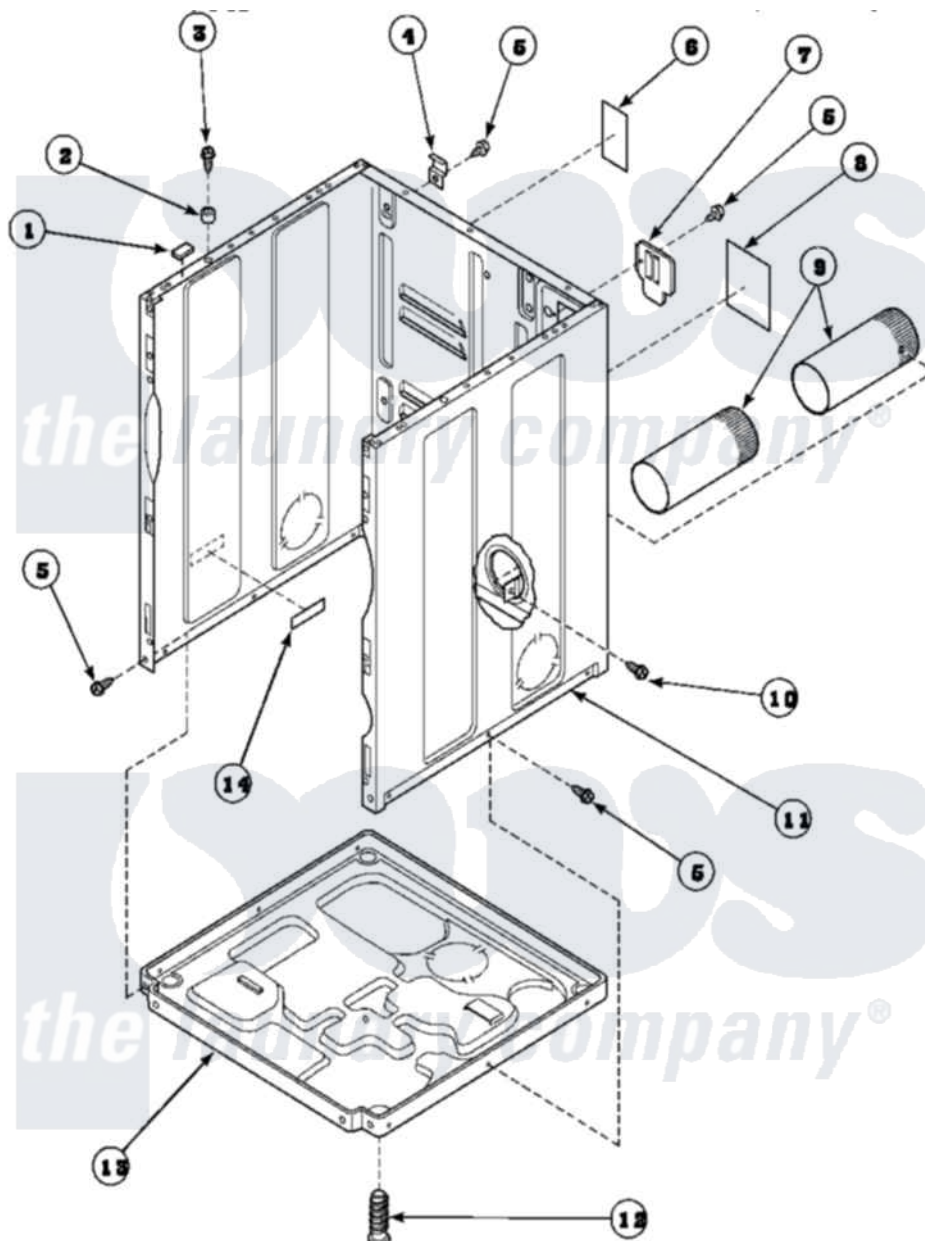

Amana LG8569L2 (BOM: PLG8569L2) 02 - CABINET, EXHAUST DUCT AND BASE

Amana Residential Amana LG8569L2 (BOM: PLG8569L2) Dryer Parts Parts Diagram 02 - CABINET, EXHAUST DUCT AND BASE

[Click on the part number to view part](#)

Item	Original Part Number	Replaced By	Status	Part Description
1	Y56128			Pad, Bumper
2	56079	505187		Locator, Panel
3	32671	Y014874		Screw, Idler Arm And Sleeve
4	500003			Hinge, Top
5	33562	27001200		Screw
6	500670		Not Available	STICKER NG OR MIXED GA
7	500114	510903		Plate Access Panel
8	501289		Not Available	(ELECTRIC MODELS)
9	500064	505518		Duct, Exhaust
10	501668	503688		Screw, 10B-16 X .34 I
11	500001P		Not Available	(ADD LETTER BEFORE "P" IN PART
12	Y500101			Leg, Leveling
13	500070			Base, Dryer
14	61294		Not Available	(ELECTRIC MODELS)