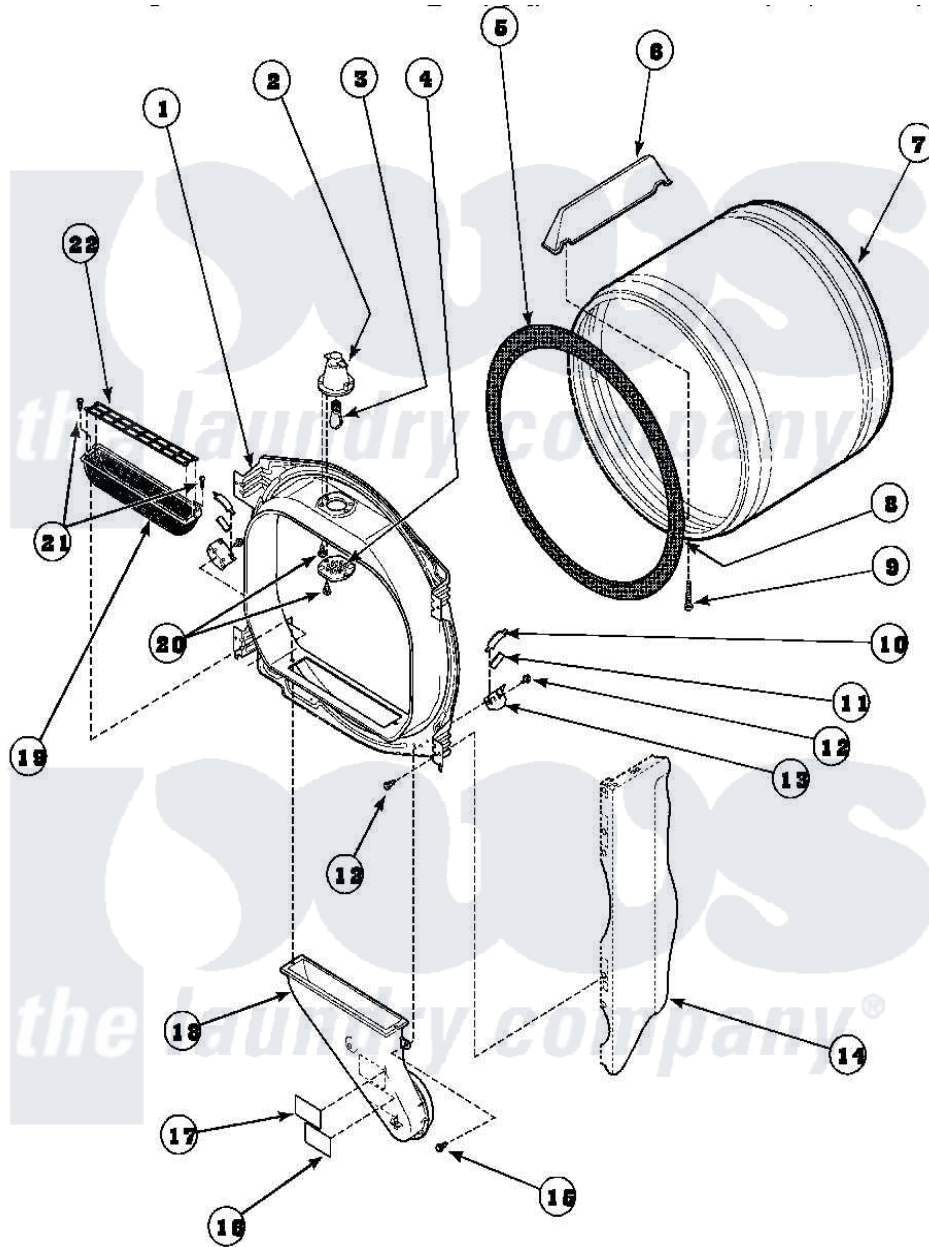

**Amana LG8569L2 (BOM: PLG8569L2) 03 - FR BLKHD, AIR DUCT, FELT SEAL & CYLINDER**

Amana Residential Amana LG8569L2 (BOM: PLG8569L2) Dryer Parts Parts Diagram 03 - FR BLKHD, AIR DUCT, FELT SEAL & CYLINDER

[Click on the part number to view part](#)

Item	Original Part Number	Replaced By	Status	Part Description
1	501570WP		Not Available	ASSY BULKHEAD
"	<a href="#">500016W</a>			Assembly, Bulkhead Front Complete
"	500117W		Not Available	ASSY,BULKHEAD-FRONT-COMP
2	500153		Not Available	CYLINDER LIGHT HOUSING
3	501801	<a href="#">37001132</a>		Seal, Cylinder
4	Y60954	<a href="#">67001316</a>		Bulb, Light
5	500094		Not Available	LENS,DRUM LIGHT
6	500022	<a href="#">510102</a>		Baffle- SH
7	500735P		Not Available	ASSY,CYLINDER-HOME
"	500013WP		Not Available	ASSY,CYLINDER-HOME-
8	22506P	<a href="#">511637P</a>		Adh Dow 737 Clr 3 Oz Tube
9	<a href="#">Y62588</a>			Screw, 10BT-12 X 1 Tap
10	Y501676	<a href="#">37001298</a>		Glide- Dry

"	501553	<a href="#">37001298</a>		Glide- Dry
11	500121	<a href="#">510189</a>		Pad Felt
12	501668	<a href="#">503688</a>		Screw, 10B-16 X .34 I
13	501554	<a href="#">12002090</a>		Bracket
14	500001P		Not Available	(ADD LETTER BEFORE "P" IN PART
15	Y31645	<a href="#">27001200</a>		Screw
16	56259		Not Available	STICKER
17	500049		Not Available	STICKER
18	502231		Not Available	DUCT, HEAT
19	<a href="#">502140P</a>			Filter, Lint Kit
20	500227	<a href="#">505295</a>		Screw, No.8ab-16 x 3/4 PH
21	<a href="#">500226</a>			Screw, 8b-16 x 5/8 Tap
22	<a href="#">502092</a>			Cover, Lint Filter