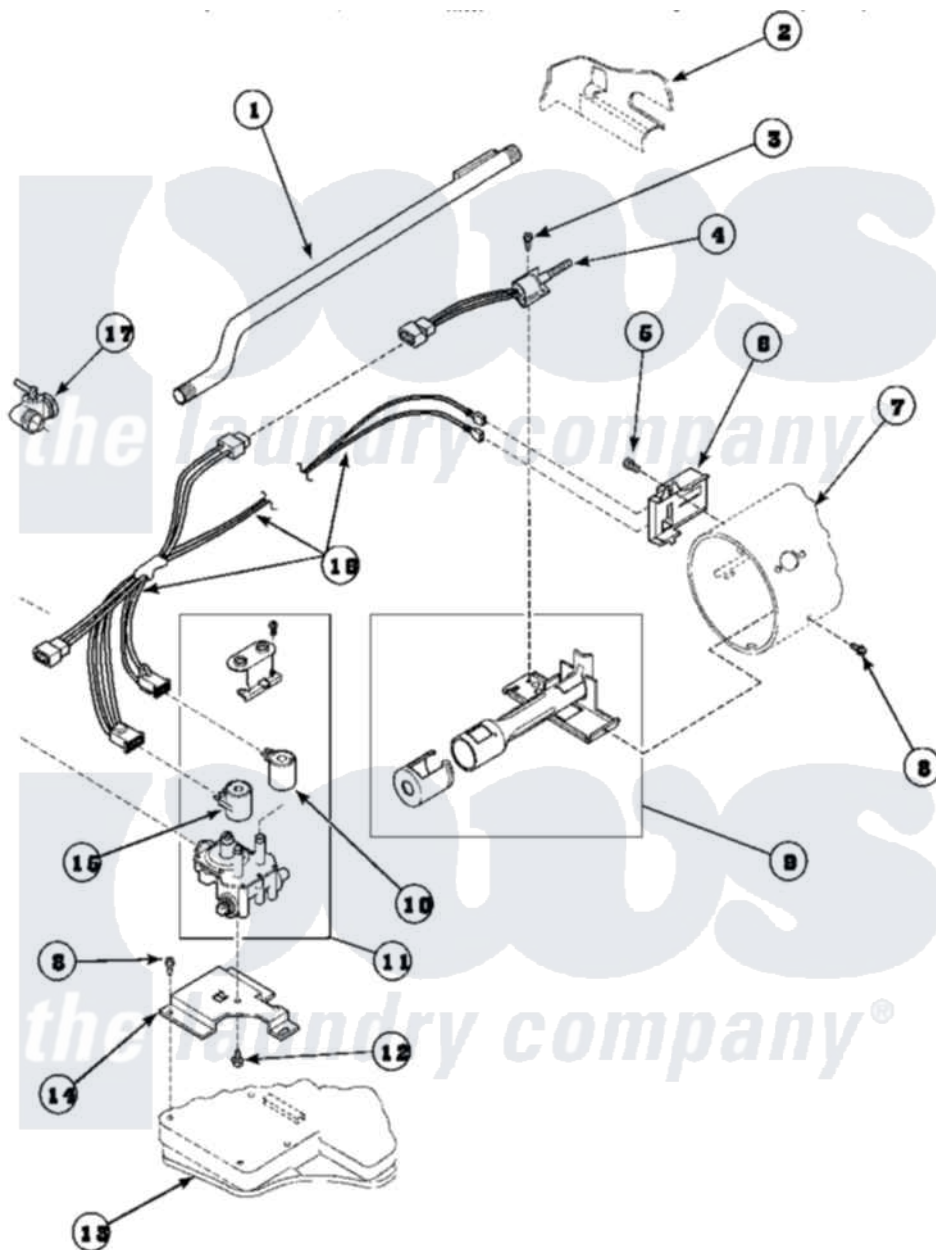

# Amana LG8569L2 (BOM: PLG8569L2) 04 - GAS VALVE, IGNITER & GAS CONVERSION KITS

Amana Residential Amana LG8569L2 (BOM: PLG8569L2) Dryer Parts Parts Diagram 04 - GAS VALVE, IGNITER & GAS CONVERSION KITS  
 Click on the part number to view part

Item	Original Part Number	Replaced By	Status	Part Description
1	500647	<a href="#">510204</a>		Pipe
2	500001P		Not Available	(ADD LETTER BEFORE "P" IN PART
3	51782		Not Available	SCREW, 6B-20X5/16
4	60868	<a href="#">37001308</a>		Ignitor
5	23222	<a href="#">3177991</a>		Screw
6	Y56231	<a href="#">338906</a>		Radiant, Sensor
7	61974		Not Available	BURNER HOUSING
8	501668	<a href="#">503688</a>		Screw, 10B-16 X .34 I
9	Y56234	<a href="#">37001304</a>		Burner Ign
10	58804B	<a href="#">694540</a>		Coil, 60 Hz
11	<a href="#">58804</a>			Assembly, Valve-Gas-Single-
12	56124	<a href="#">3370225</a>		Screw
13	<a href="#">500070</a>			Base, Dryer
14	<a href="#">50821</a>			Bracket, Mounting-Gas

15	58804A	<a href="#">306106</a>	Coil, Holding And Booster--W
16	60641	<a href="#">37001007</a>	Harness, Wire
17	Y56229	<a href="#">510205</a>	Valve-Elbo
NI	502378		Not Available ASSY, WIRE HARNESS
"	500744		Not Available ASSY,WIRE HARNESS
"	500747		Not Available ASSY,WIRE HARNESS
"	500745		Not Available ASSY,WIRE HARNESS
"	500748		Not Available ASSY,WIRE HARNESS
"	Y502229		Not Available ASSY, WIRE HARNESS