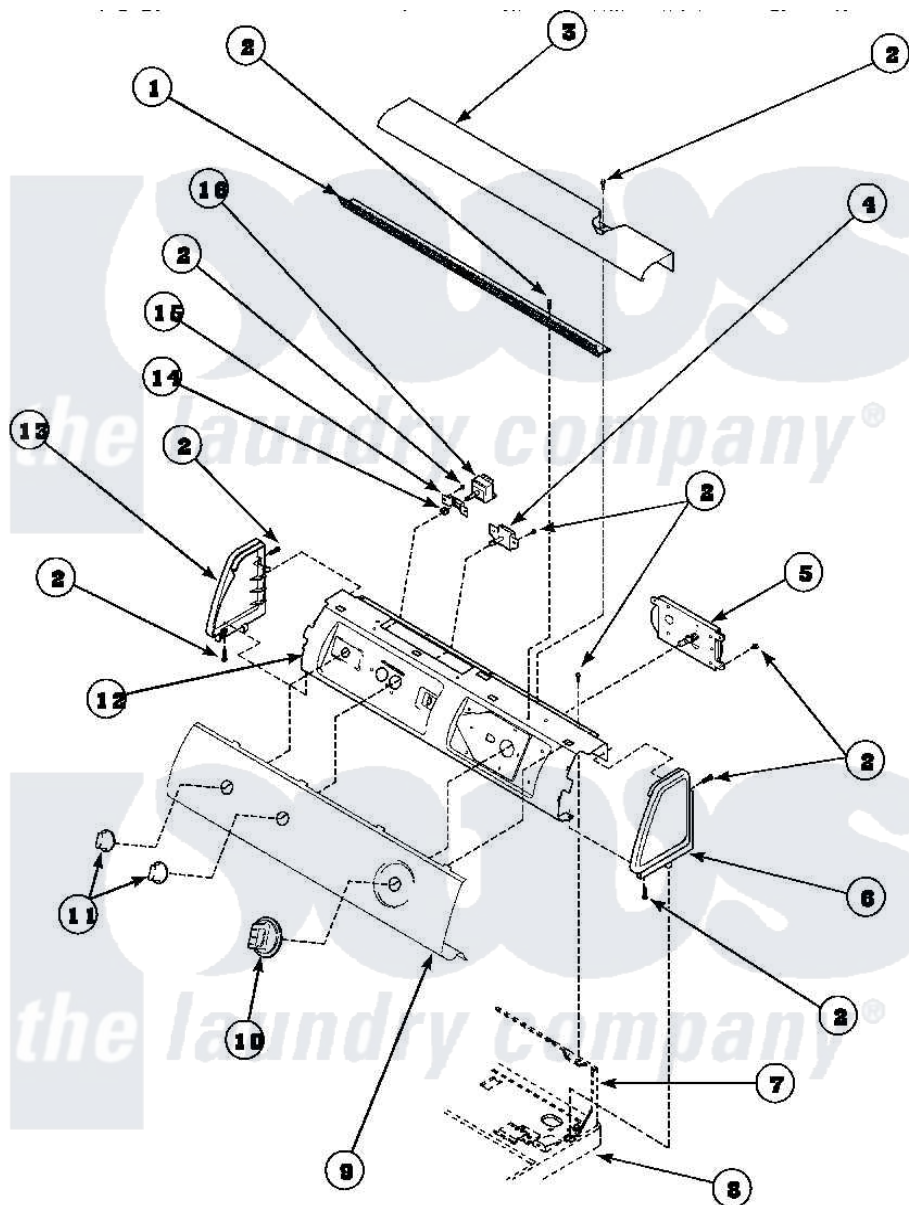

Amana LG8569L2 (BOM: PLG8569L2) 05 - GRAPHIC PANEL, CONTROL HOOD AND CONTROLS

Amana Residential Amana LG8569L2 (BOM: PLG8569L2) Dryer Parts Parts Diagram 05 - GRAPHIC PANEL, CONTROL HOOD AND CONTROLS

[Click on the part number to view part](#)

Item	Original Part Number	Replaced By	Status	Part Description
1	500305		Not Available	DIFFUSER W/OUT HOLE
2	501086	90767		Screw, 8A X 3/8 HeX Washer Head Tapping
3	500303		Not Available	COVER, TOP
4	500823			Signal, Rotary
5	502963			Timer, 3 Cycle
6	34817		Not Available	END CAP(RIGHT)
7	500343		Not Available	PANEL,BACK(HOME HOOD)
8	500085P		Not Available	(ADD LETTER L-L, W-W TO PART N
9	Y503255		Not Available	GRAPHIC PANEL
10	502220		Not Available	KNOB, TIMER
11	36701		Not Available	KNOB, TEMP
12	500300		Not Available	BRACKET,CONTROL SUPPORT-MECH
13	34818		Not Available	END CAP(LEFT)