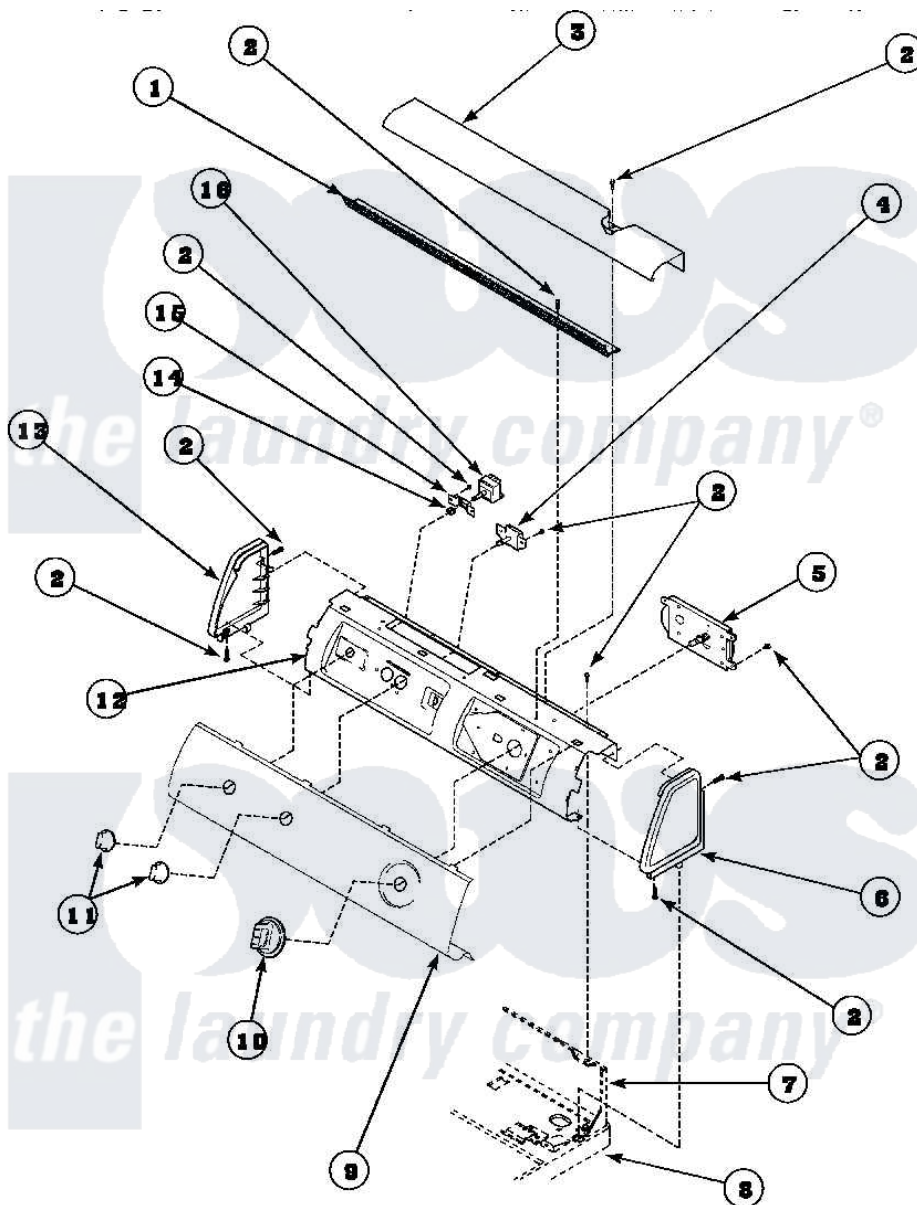

Amana LG8569L2 (BOM: PLG8569L2) 06 - GRAPHIC PANEL, CONTROL HOOD AND CONTROLS

Amana Residential Amana LG8569L2 (BOM: PLG8569L2) Dryer Parts Parts Diagram 06 - GRAPHIC PANEL, CONTROL HOOD AND CONTROLS

[Click on the part number to view part](#)

Item	Original Part Number	Replaced By	Status	Part Description
1	500305		Not Available	DIFFUSER W/OUT HOLE
2	501086	90767		Screw, 8A X 3/8 HeX Washer Head Tapping
3	500303		Not Available	COVER, TOP
4	500823			Signal, Rotary
5	502967	502967P		Timer 5 Cycle Package
6	34817		Not Available	END CAP(RIGHT)
7	500343		Not Available	PANEL,BACK(HOME HOOD)
8	500085P		Not Available	(ADD LETTER L-L, W-W TO PART N
9	Y502216		Not Available	GRAPHIC PANEL
10	502220		Not Available	KNOB, TIMER
11	36701		Not Available	KNOB, TEMP
12	500300		Not Available	BRACKET,CONTROL SUPPORT-MECH
13	34818		Not Available	END CAP(LEFT)