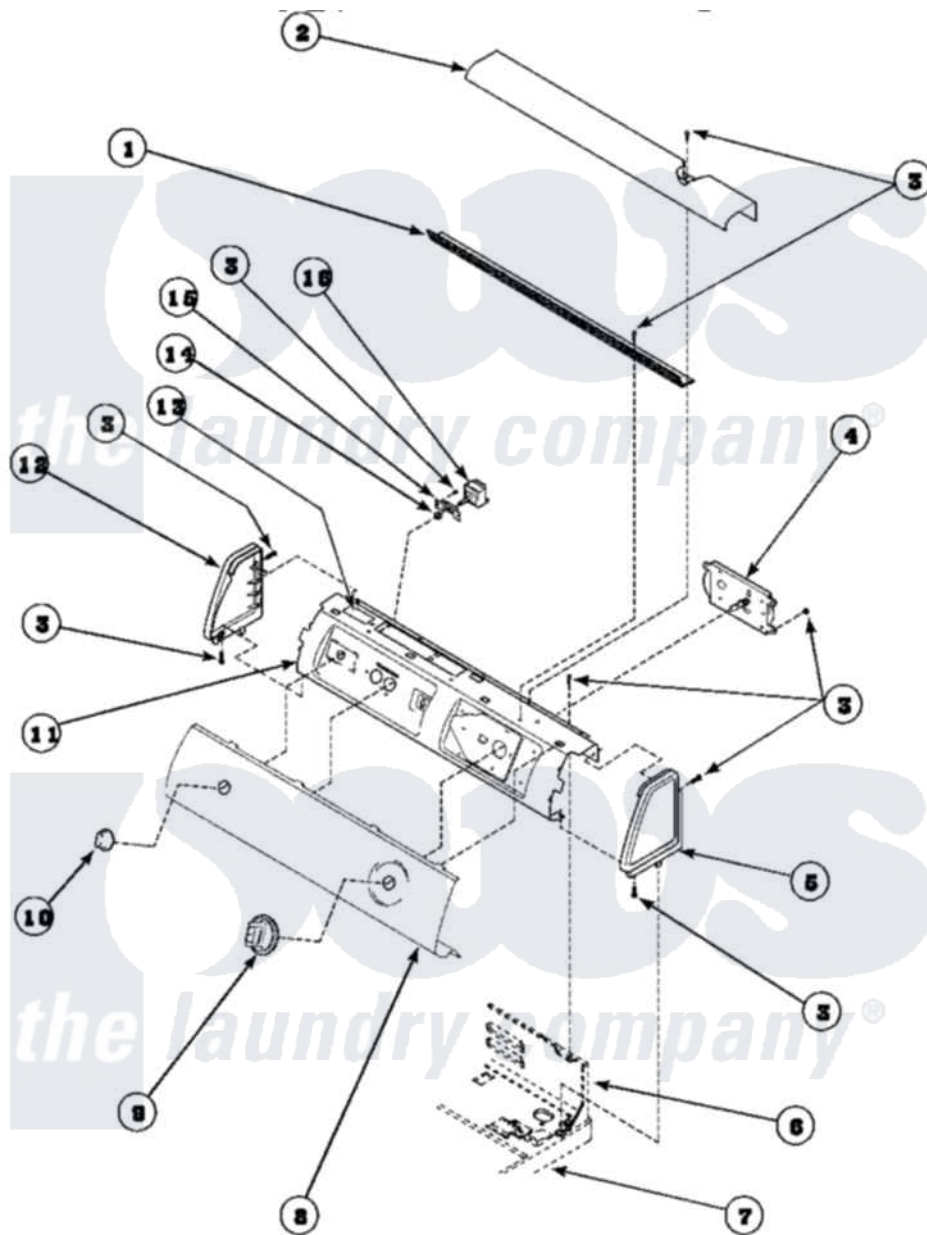

# Amana LG8569L2 (BOM: PLG8569L2) 07 - GRAPHIC PANEL, CONTROL HOOD AND CONTROLS

Amana Residential Amana LG8569L2 (BOM: PLG8569L2) Dryer Parts Parts Diagram 07 - GRAPHIC PANEL, CONTROL HOOD AND CONTROLS

[Click on the part number to view part](#)

Item	Original Part Number	Replaced By	Status	Part Description
1	500305		Not Available	DIFFUSER W/OUT HOLE
2	500303		Not Available	COVER, TOP
3	501086	<a href="#">90767</a>		Screw, 8A X 3/8 HeX Washer Head Tapping
4	501881		Not Available	TIMER
5	34817		Not Available	END CAP(RIGHT)
6	500343		Not Available	PANEL,BACK(HOME HOOD)
7	500085P		Not Available	(ADD LETTER L-L, W-W TO PART N
8	Y503254		Not Available	GRAPHIC PANEL
9	502220		Not Available	KNOB, TIMER
10	36701		Not Available	KNOB, TEMP
11	500300		Not Available	BRACKET,CONTROL SUPPORT-MECH
12	34818		Not Available	END CAP(LEFT)
13	24903		Not Available	STICKER,DISCONNECT