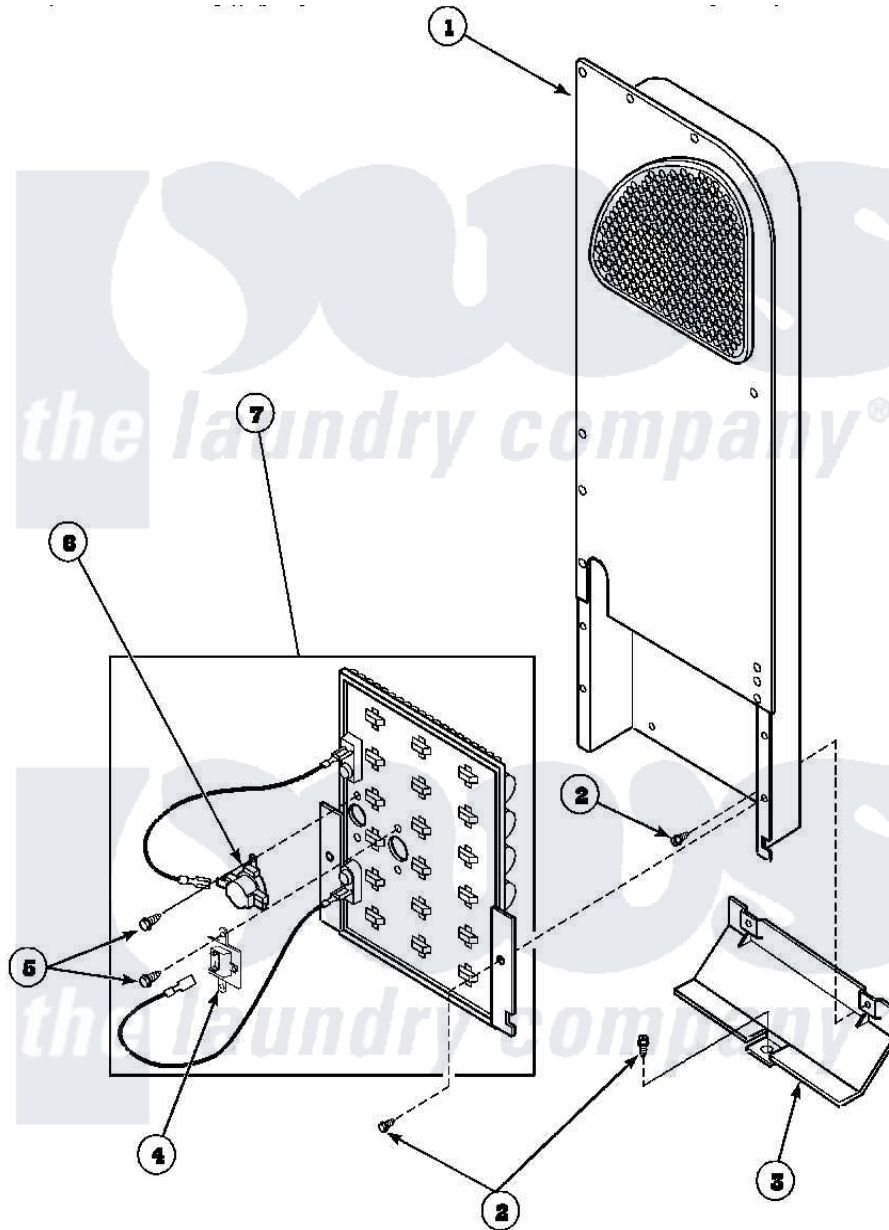

**Amana LG8569L2 (BOM: PLG8569L2) 08 - HEATER BOX ASSY
 ORIGINALLY ON ELEC DRYER**

Amana Residential Amana LG8569L2 (BOM: PLG8569L2) Dryer Parts Parts Diagram 08 - HEATER BOX ASSY
 ORIGINALLY ON ELEC DRYER
 Click on the part number to view part

Item	Original Part Number	Replaced By	Status	Part Description
1	500179P	503605		Assembly, Heater Duct
2	501668	503688		Screw, 10B-16 X .34 I
3	60952		Not Available	SHIELD,HEAT DUCT
4	62600	40113801		Fuse, Thermal
5	23222	3177991		Screw
6	Y62641	W10116735		Thermistor-Fix
7	61928			Heater Assmal 208V
"	61927			Heater Assembly