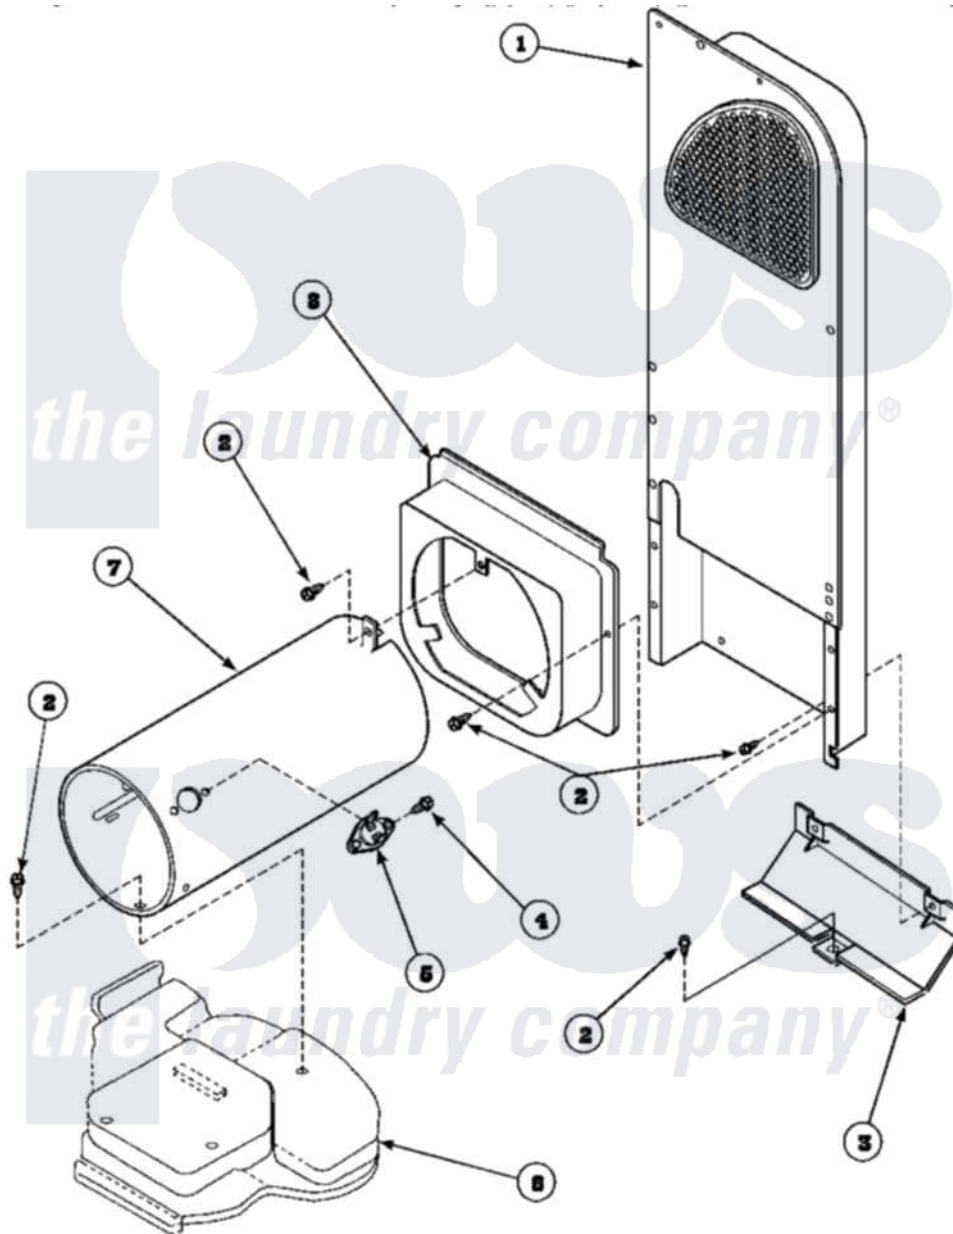

**Amana LG8569L2 (BOM: PLG8569L2) 09 - HEATER BOX ASSY
ORIGINALLY ON GAS DRYER**

Amana Residential Amana LG8569L2 (BOM: PLG8569L2) Dryer Parts Parts Diagram 09 - HEATER BOX ASSY
ORIGINALLY ON GAS DRYER
Click on the part number to view part

Item	Original Part Number	Replaced By	Status	Part Description
1	500179P	503605		Assembly, Heater Duct
2	501668	503688		Screw, 10B-16 X .34 I
3	60952		Not Available	SHIELD,HEAT DUCT
4	51782		Not Available	SCREW, 6B-20X5/16
5	Y61886			Thermostat, Limit-Blk
6	500070			Base, Dryer
7	61974		Not Available	BURNER HOUSING
8	500122	510101		Shroud Heat Duct