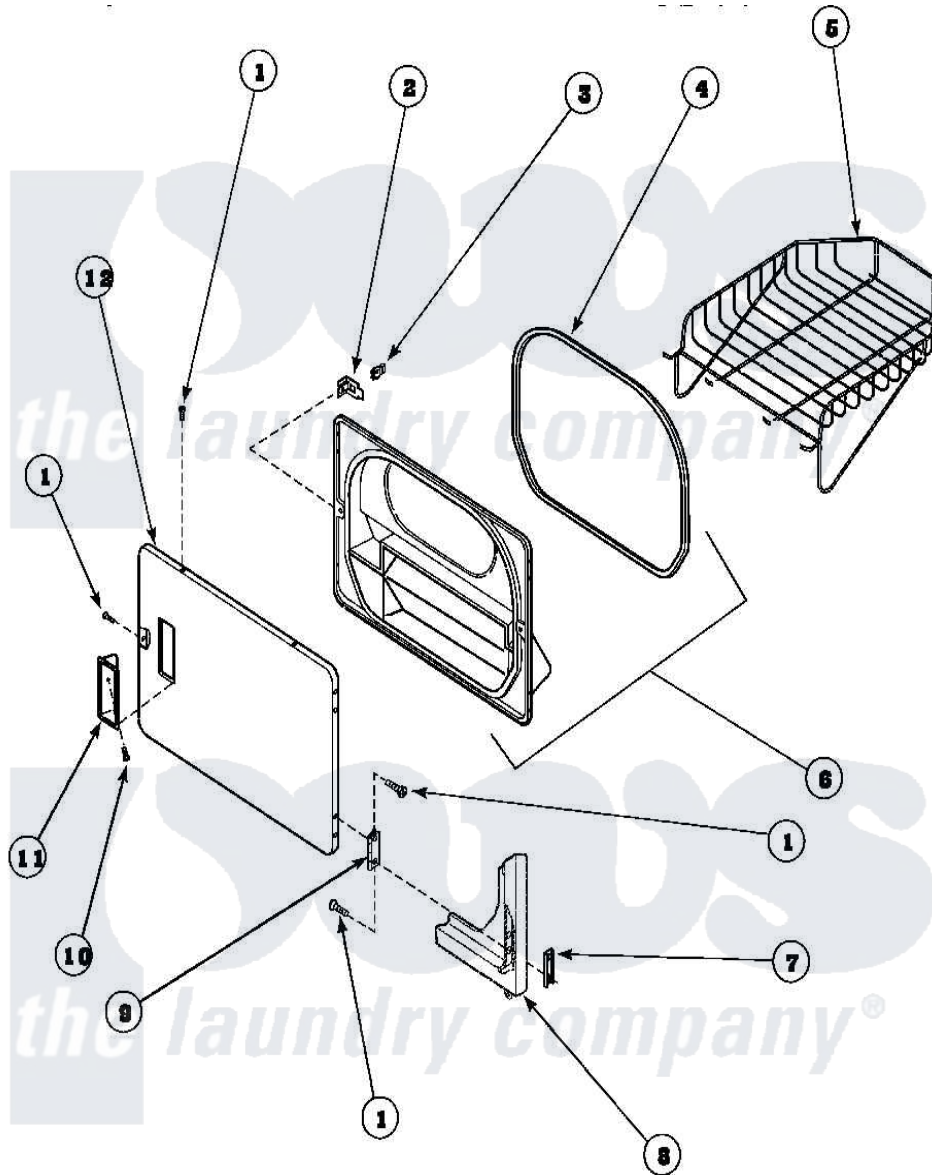

# Amana LG8569L2 (BOM: PLG8569L2) 11 - LOADING DOOR WITH DRYING RACK

Amana Residential Amana LG8569L2 (BOM: PLG8569L2) Dryer Parts Parts Diagram 11 - LOADING DOOR WITH DRYING RACK

Click on the part number to view part

Item	Original Part Number	Replaced By	Status	Part Description
1	<a href="#">500226</a>			Screw, 8b-16 x 5/8 Tap
2	500223	<a href="#">40116201</a>		Bracket, Door Strike
3	500039	<a href="#">510181</a>		Strike Doormetal
4	500200		Not Available	SEAL, DOOR
5	501295P		Not Available	RACK, DRYING
6	500199		Not Available	ASSY, LINER & SEAL
7	<a href="#">500236</a>			Clip, Door Hinge Mount
8	500033		Not Available	FRONT PANEL
9	500041	<a href="#">Y503676</a>		Hinge, Door And Top
10	500297	<a href="#">8281236</a>		Screw
11	500042		Not Available	DOOR PULL
12	<a href="#">500040</a>			Outer Door Panel
NI	500035		Not Available	COMPLETE LOADING DOOR ASSEMBLY