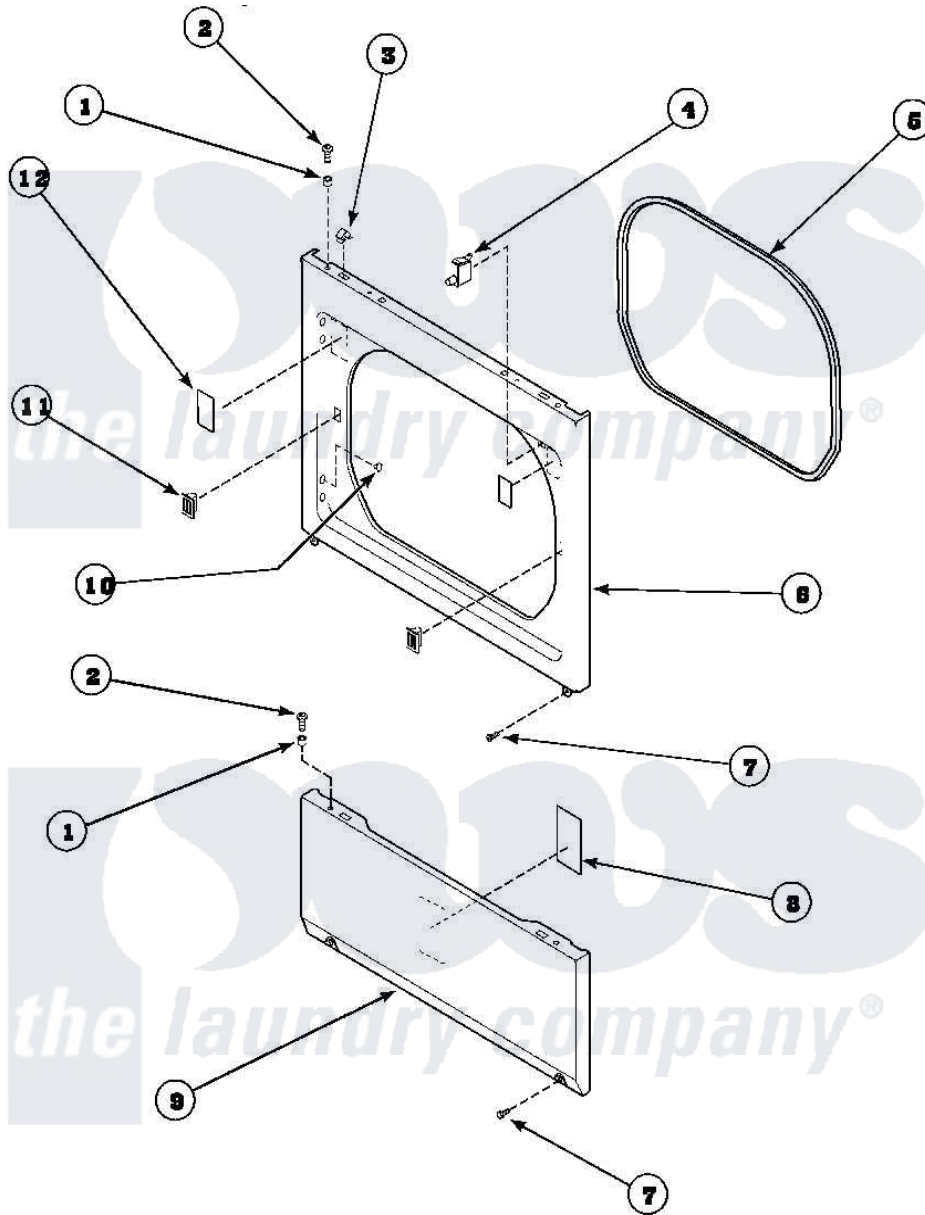

Amana LG8569L2 (BOM: PLG8569L2) 12 - LOWER ACCESS PANEL, FRONT PANEL AND SEAL

Amana Residential Amana LG8569L2 (BOM: PLG8569L2) Dryer Parts Parts Diagram 12 - LOWER ACCESS PANEL, FRONT PANEL AND SEAL
 Click on the part number to view part

Item	Original Part Number	Replaced By	Status	Part Description
1	56079	505187		Locator, Panel
2	32671	Y014874		Screw, Idler Arm And Sleeve
3	28835	22001650		Fastener, Spring
4	Y62872	W10169313		Switch-Dor
5	500034			Seal, Front Panel
6	500033		Not Available	FRONT PANEL
7	33562	27001200		Screw
8	500670		Not Available	STICKER NG OR MIXED GA
9	500044		Not Available	LOWER ACCESS PANEL
10	500227	505295		Screw, No.8ab-16 x 3/4 PH
11	54660	LA-1003		Door Catch Kit
12	500281		Not Available	STICKER