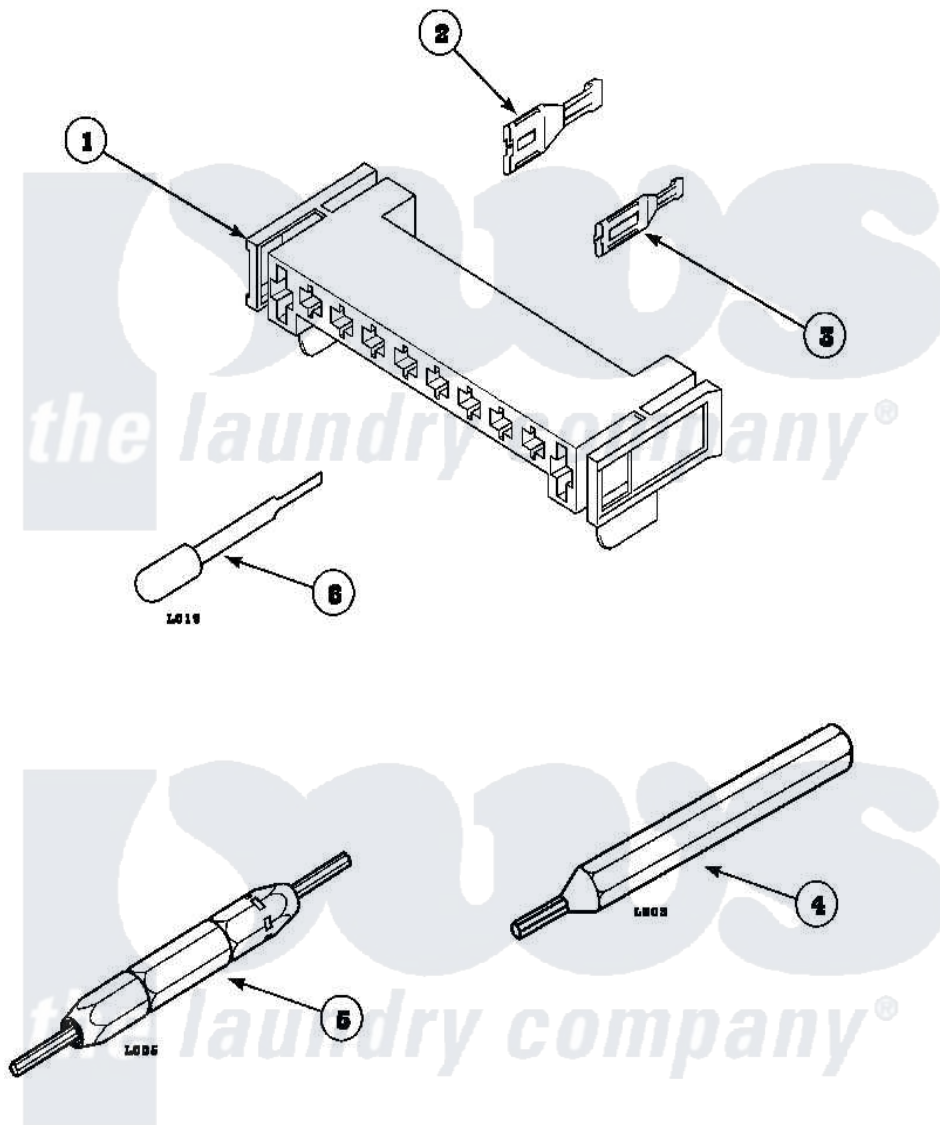

Amana LG8569L2 (BOM: PLG8569L2) 13 - MOTOR CONN BLOCK, TERM & TOOLS

Amana Residential Amana LG8569L2 (BOM: PLG8569L2) Dryer Parts Parts Diagram 13 - MOTOR CONN BLOCK, TERM & TOOLS

Click on the part number to view part

Item	Original Part Number	Replaced By	Status	Part Description
1	500338			Housing-10 Position
2	00255		Not Available	(1/4 INCH-FOR (1) 12 GAUGE WIR
"	Y00256			Spade Terminal Or
3	Y00188			Molex Terminal
4	128P4		Not Available	(FOR USE ON GAS DRYER TERMINAL
5	190P4			Terminal Extractor Tool
6	283P4			Terminal Extractor Tool