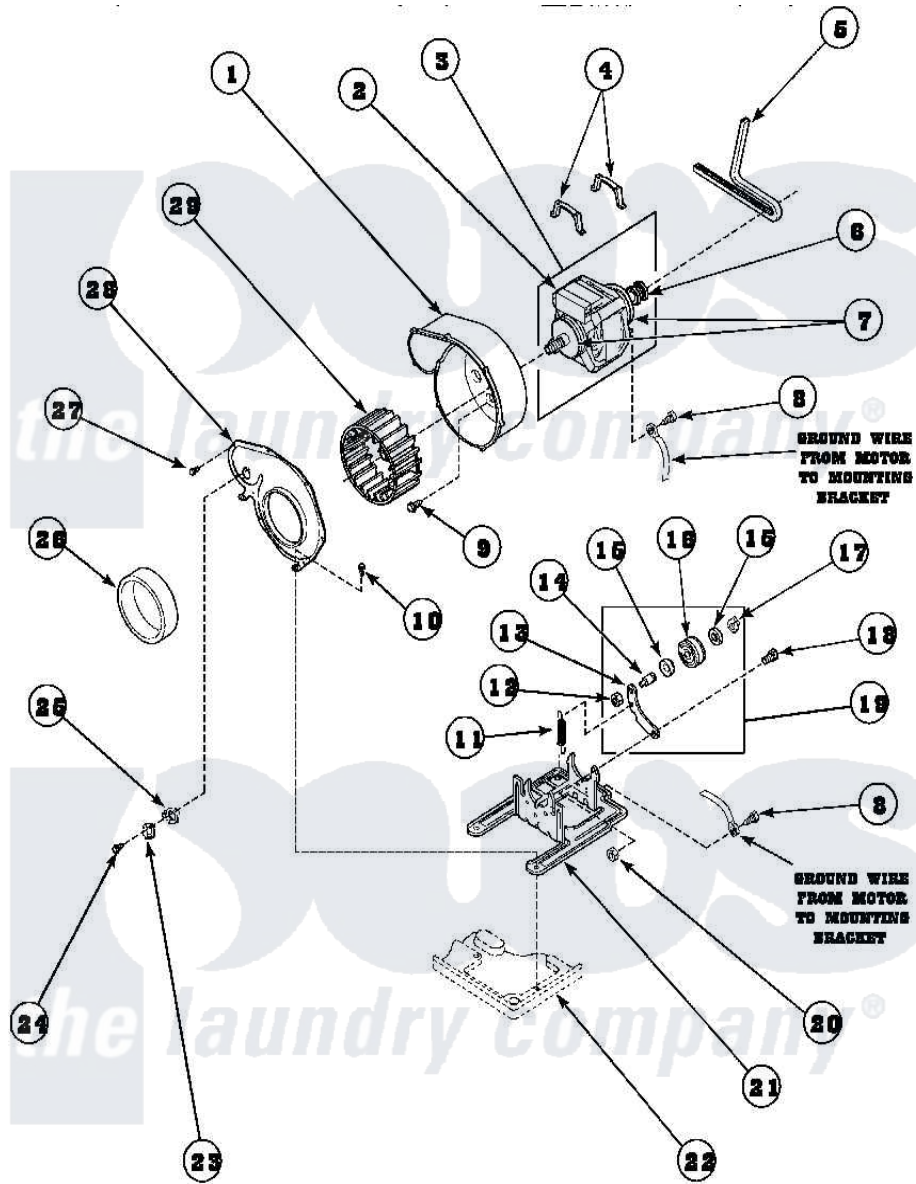

# Amana LG8569L2 (BOM: PLG8569L2) 14 - MOTOR, EXHAUST FAN AND BELT

Amana Residential Amana LG8569L2 (BOM: PLG8569L2) [Dryer Parts](#) Parts Diagram 14 - MOTOR, EXHAUST FAN AND BELT

[Click on the part number to view part](#)

Item	Original Part Number	Replaced By	Status	Part Description
1	<a href="#">56020</a>			Housing, Blower
2	501218		Not Available	MOTOR SWITCH (DOES NOT INCLUDE THERMAL PROT
3	501211	<a href="#">2200376</a>		Motor
4	Y58047	<a href="#">660658</a>		Clamp, Motor Mounting 343481 685441
5	59174	<a href="#">40111201</a>		Belt, Cylinder
6	<a href="#">500011</a>			Pulley, Motor
7	<a href="#">590P3</a>			Motor Hub Ring Kit
8	<a href="#">20530</a>			Screw, 10-24 x 3/8 Hex
9	Y31645	<a href="#">27001200</a>		Screw
10	33562	<a href="#">27001200</a>		Screw
11	<a href="#">56076</a>			Spring, Idler
12	56156	<a href="#">358160</a>		Nut
13	500910	<a href="#">37001144</a>		Assembly- Idler

14	<a href="#">56461</a>		Shaft
15	<a href="#">52549</a>		Washer, 501 ID X3/4 Odx
16	<a href="#">Y54414</a>		Assembly, Wheel And Bearing
17	<a href="#">23748</a>		Ring, Retaining
18	<a href="#">500824</a>		Screw, 1/4-20 Unc Hex
19	500269	<a href="#">37001287</a>	Assembly, Idler Lever/Shaft/Pulley
20	52566	<a href="#">27001225</a>	Nut, Jam Mid Lock 1/4-20
21	500822	<a href="#">503613</a>	Mount, Motor
22	<a href="#">500070</a>		Base, Dryer
23	<a href="#">503551</a>		Thermostat, Cycling
"	<a href="#">Y61372</a>		Thermostat
24	Y33561	<a href="#">489464</a>	Screw
25	61401	<a href="#">61623</a>	Thermostat, Heater-BR
26	<a href="#">500313</a>		Seal, Blower Housing
27	<a href="#">31260</a>		Screw, No.8 X 3/8 Ind H
28	500078	<a href="#">511969P</a>	Kit Blower Housing And Cover
29	56000	<a href="#">510139P</a>	Assembly Blower Fan Package