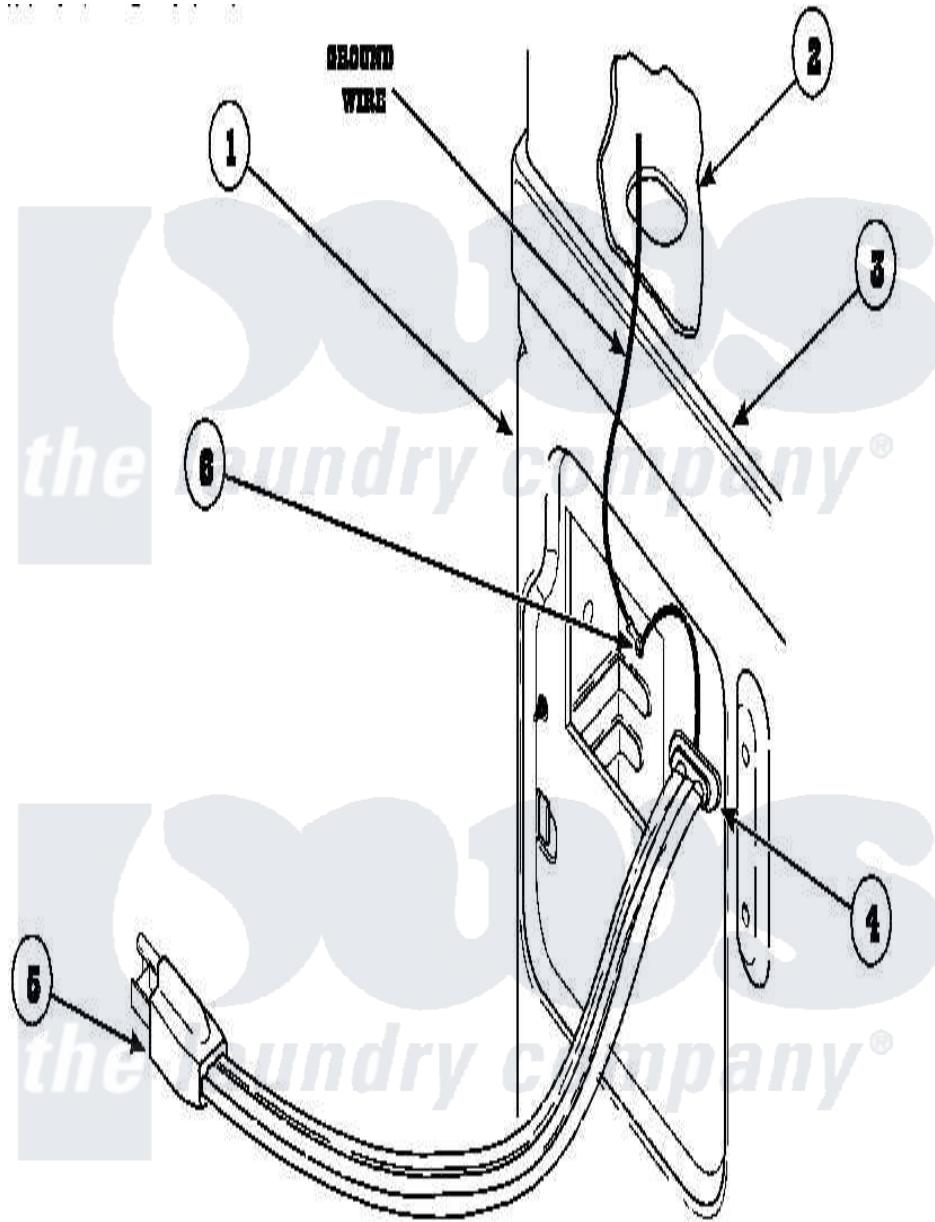

Amana LG8569L2 (BOM: PLG8569L2) 15 - POWER CORDS

Amana Residential Amana LG8569L2 (BOM: PLG8569L2) Dryer Parts Parts Diagram 15 - POWER CORDS
 Click on the part number to view part

Item	Original Part Number	Replaced By	Status	Part Description
1	500001P		Not Available	(ADD LETTER BEFORE "P" IN PART
2	500343		Not Available	PANEL, BACK(HOME HOOD)
3	500085P		Not Available	(ADD LETTER L-L, W-W TO PART N
4	21903	211881		Grommet, Cord Part Not Used- Gas Models Only
5	Y56222	27001142		Cord, Power
6	502120	489069		Xxscrew, 10-12 X 1/2
"	20530			Screw, 10-24 x 3/8 Hex