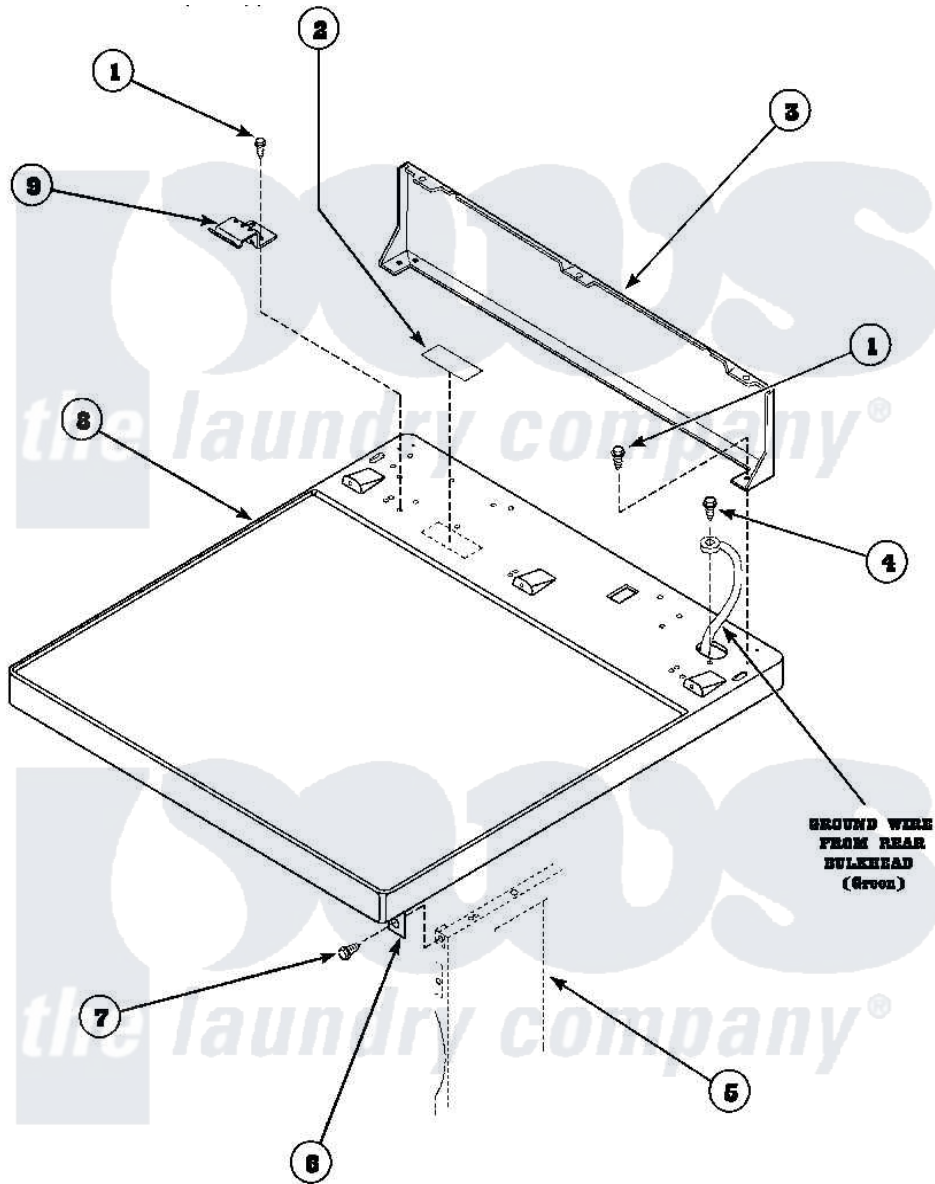

Amana LG8569W2 (BOM: PLG8569W2) 01 - CABINET TOP AND CONTROL HOOD REAR PANEL

Amana Residential Amana LG8569W2 (BOM: PLG8569W2) Dryer Parts Parts Diagram 01 - CABINET TOP AND CONTROL HOOD REAR PANEL
 Click on the part number to view part

Item	Original Part Number	Replaced By	Status	Part Description
1	501086	90767		Screw, 8A X 3/8 HeX Washer Head Tapping
2	24903		Not Available	STICKER,DISCONNECT POW
3	500343		Not Available	PANEL,BACK(HOME HOOD)
4	20530			Screw, 10-24 x 3/8 Hex
5	500001P		Not Available	(ADD LETTER BEFORE "P" IN PART
6	500084	40130801		Bracket, Top Mount
7	33562	27001200		Screw
8	500085P		Not Available	(ADD LETTER L-L, W-W TO PART N
9	501241	Y503876		Clip, Hold Down