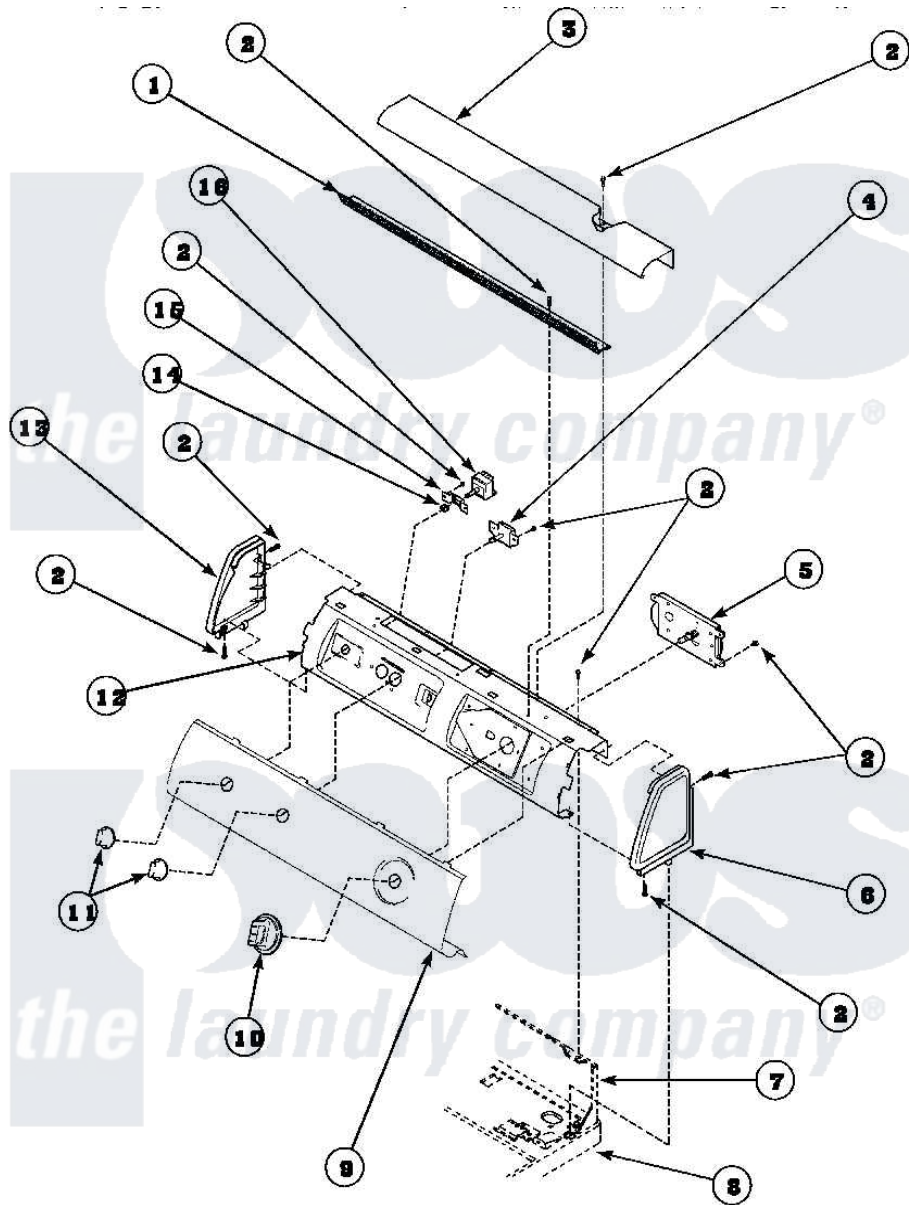

Amana LG8569W2 (BOM: PLG8569W2) 05 - GRAPHIC PANEL, CONTROL HOOD AND CONTROLS

Amana Residential Amana LG8569W2 (BOM: PLG8569W2) Dryer Parts Parts Diagram 05 - GRAPHIC PANEL, CONTROL HOOD AND CONTROLS
 Click on the part number to view part

Item	Original Part Number	Replaced By	Status	Part Description
1	500305		Not Available	DIFFUSER W/OUT HOLE
2	501086	90767		Screw, 8A X 3/8 HeX Washer Head Tapping
3	500303		Not Available	COVER, TOP
4	500823			Signal, Rotary
5	502963			Timer, 3 Cycle
6	34817		Not Available	END CAP(RIGHT)
7	500343		Not Available	PANEL,BACK(HOME HOOD)
8	500085P		Not Available	(ADD LETTER L-L, W-W TO PART N
9	Y503255		Not Available	GRAPHIC PANEL
10	502220		Not Available	KNOB, TIMER
11	36701		Not Available	KNOB, TEMP
12	500300		Not Available	BRACKET,CONTROL SUPPORT-MECH
13	34818		Not Available	END CAP(LEFT)