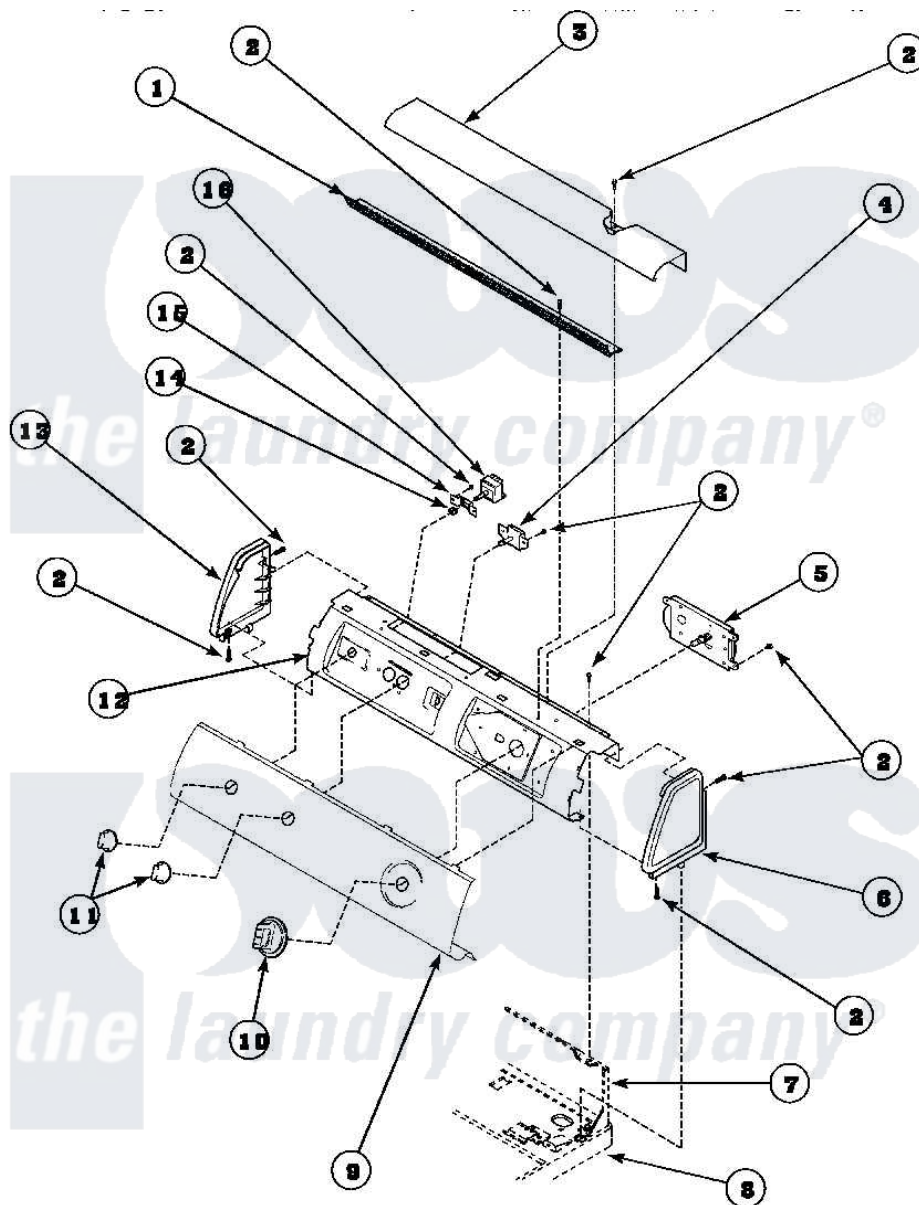

Amana LG8569W2 (BOM: PLG8569W2) 06 - GRAPHIC PANEL, CONTROL HOOD AND CONTROLS

Amana Residential Amana LG8569W2 (BOM: PLG8569W2) Dryer Parts Parts Diagram 06 - GRAPHIC PANEL, CONTROL HOOD AND CONTROLS
 Click on the part number to view part

Item	Original Part Number	Replaced By	Status	Part Description
1	500305		Not Available	DIFFUSER W/OUT HOLE
2	501086	90767		Screw, 8A X 3/8 HeX Washer Head Tapping
3	500303		Not Available	COVER, TOP
4	500823			Signal, Rotary
5	502967	502967P		Timer 5 Cycle Package
6	34817		Not Available	END CAP(RIGHT)
7	500343		Not Available	PANEL,BACK(HOME HOOD)
8	500085P		Not Available	(ADD LETTER L-L, W-W TO PART N
9	Y502216		Not Available	GRAPHIC PANEL
10	502220		Not Available	KNOB, TIMER
11	36701		Not Available	KNOB, TEMP
12	500300		Not Available	BRACKET,CONTROL SUPPORT-MECH
13	34818		Not Available	END CAP(LEFT)