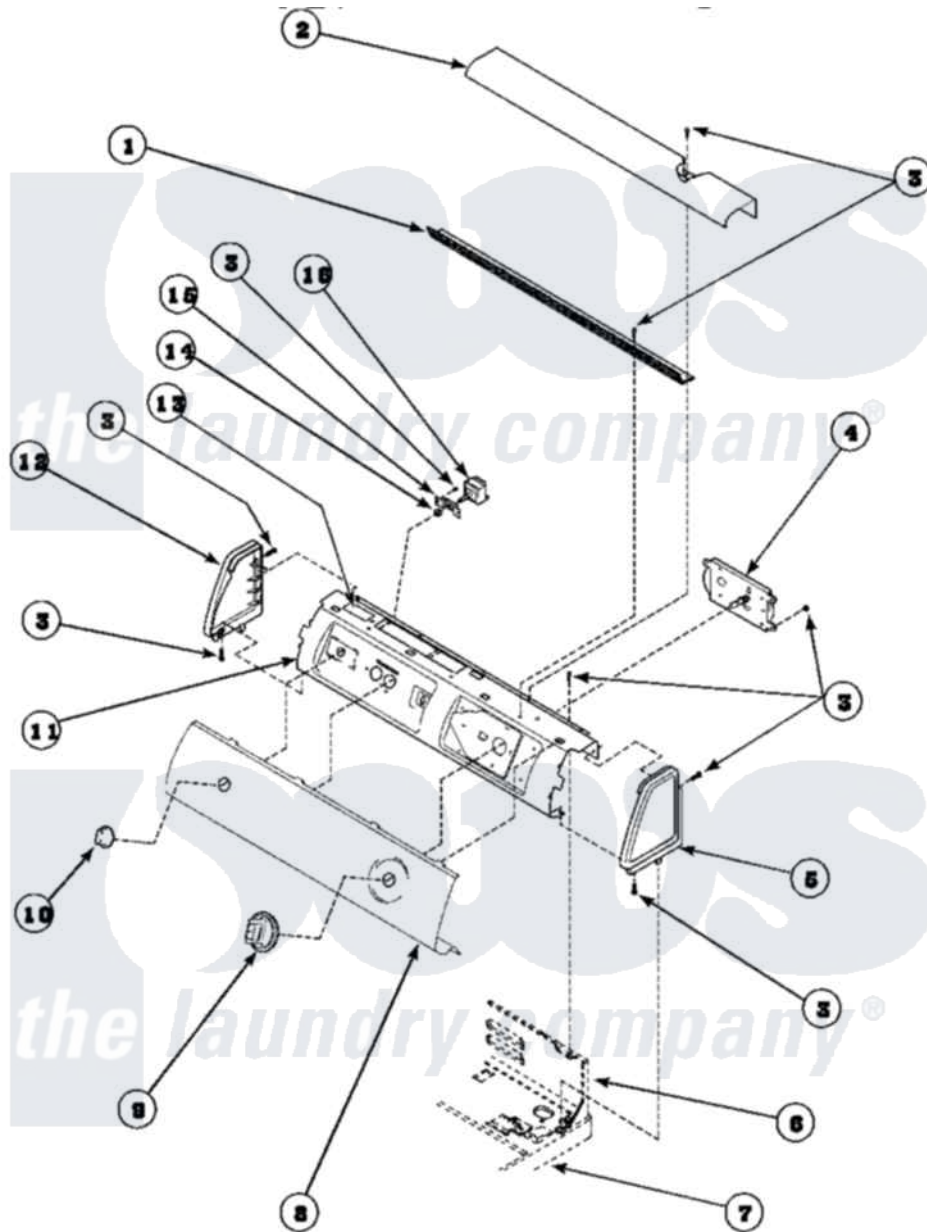

# Amana LG8569W2 (BOM: PLG8569W2) 07 - GRAPHIC PANEL, CONTROL HOOD AND CONTROLS

Amana Residential Amana LG8569W2 (BOM: PLG8569W2) Dryer Parts Parts Diagram 07 - GRAPHIC PANEL, CONTROL HOOD AND CONTROLS  
 Click on the part number to view part

Item	Original Part Number	Replaced By	Status	Part Description
1	500305		Not Available	DIFFUSER W/OUT HOLE
2	500303		Not Available	COVER, TOP
3	501086	<a href="#">90767</a>		Screw, 8A X 3/8 HeX Washer Head Tapping
4	501881		Not Available	TIMER
5	34817		Not Available	END CAP(RIGHT)
6	500343		Not Available	PANEL,BACK(HOME HOOD)
7	500085P		Not Available	(ADD LETTER L-L, W-W TO PART N
8	Y503254		Not Available	GRAPHIC PANEL
9	502220		Not Available	KNOB, TIMER
10	36701		Not Available	KNOB, TEMP
11	500300		Not Available	BRACKET,CONTROL SUPPORT-MECH
12	34818		Not Available	END CAP(LEFT)
13	24903		Not Available	STICKER,DISCONNECT