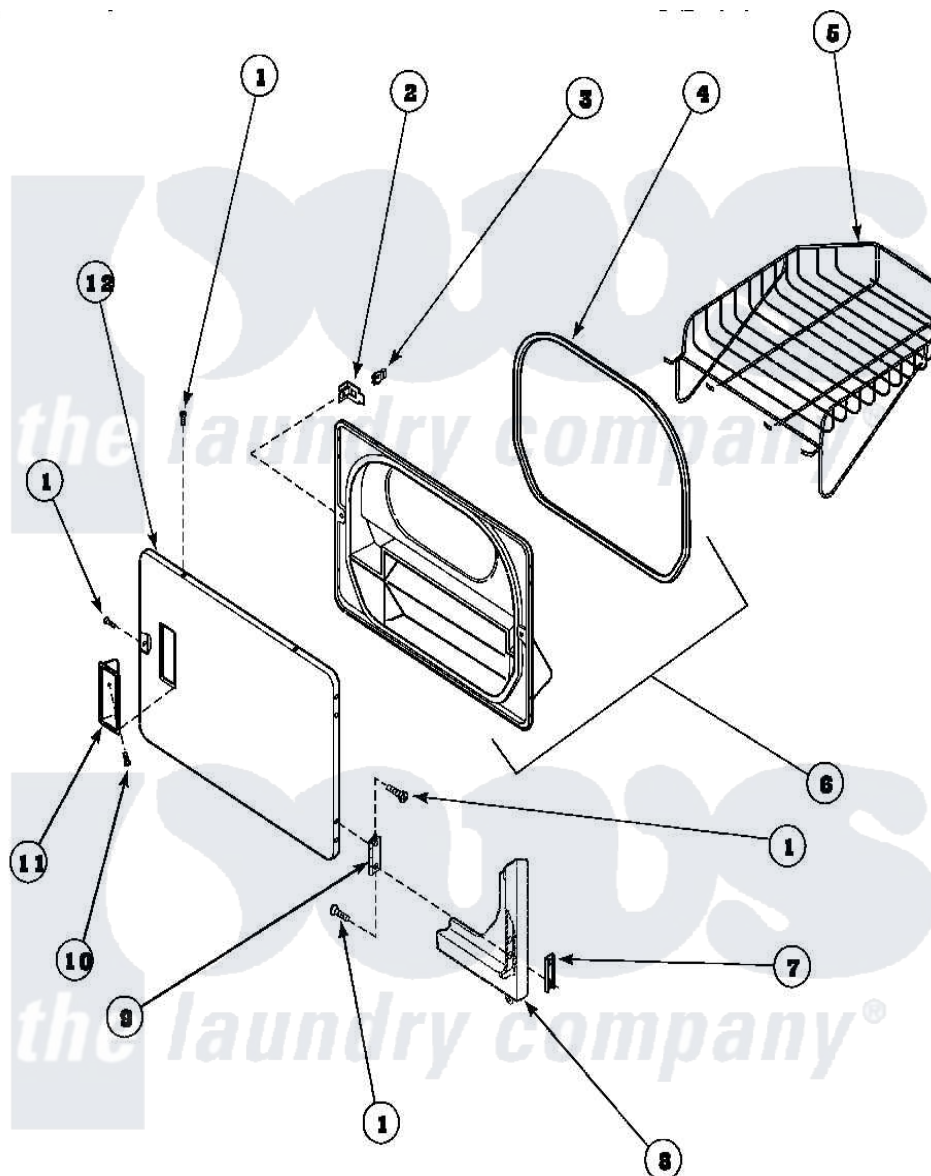

Amana LG8569W2 (BOM: PLG8569W2) 11 - LOADING DOOR WITH DRYING RACK

Amana Residential Amana LG8569W2 (BOM: PLG8569W2) Dryer Parts Parts Diagram 11 - LOADING DOOR WITH DRYING RACK

Click on the part number to view part

Item	Original Part Number	Replaced By	Status	Part Description
1	500226			Screw, 8b-16 x 5/8 Tap
2	500223	40116201		Bracket, Door Strike
3	500039	510181		Strike Doormetal
4	500200		Not Available	SEAL,DOOR
5	501295P		Not Available	RACK, DRYING
6	500199		Not Available	ASSY,LINER & SEAL
7	500236			Clip, Door Hinge Mount
8	500033		Not Available	FRONT PANEL
9	500041	Y503676		Hinge, Door And Top
10	500297	8281236		Screw
11	500042		Not Available	DOOR PULL
12	500040			Outer Door Panel
NI	500035		Not Available	COMPLETE LOADING DOOR ASSEMBLY