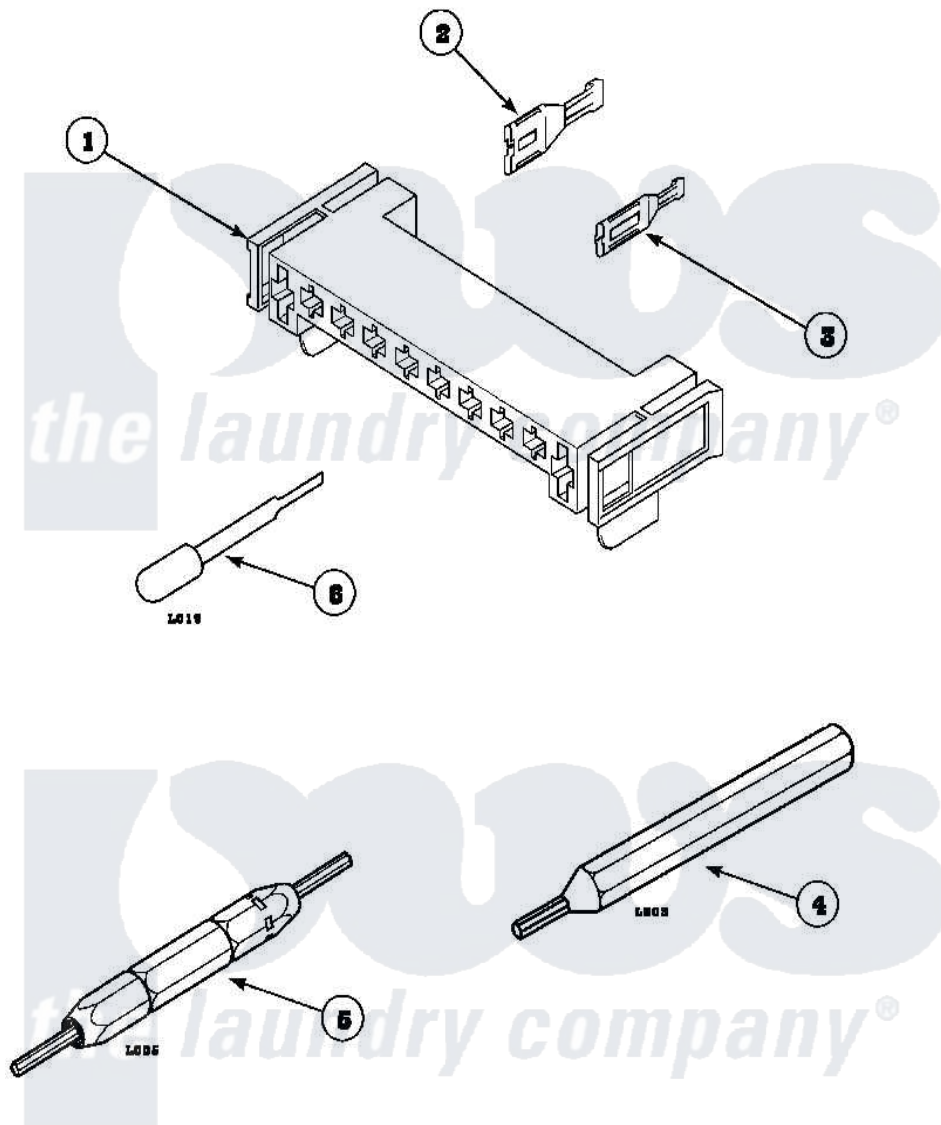

Amana LG8569W2 (BOM: PLG8569W2) 13 - MOTOR CONN BLOCK, TERM & TOOLS

Amana Residential Amana LG8569W2 (BOM: PLG8569W2) Dryer Parts Parts Diagram 13 - MOTOR CONN BLOCK, TERM & TOOLS

Click on the part number to view part

| Item | Original Part Number | Replaced By | Status | Part Description |
|------|------------------------|-------------|---------------|--------------------------------|
| 1 | 500338 | | | Housing-10 Position |
| 2 | 00255 | | Not Available | (1/4 INCH-FOR (1) 12 GAUGE WIR |
| " | Y00256 | | | Spade Terminal Or |
| 3 | Y00188 | | | Molex Terminal |
| 4 | 128P4 | | Not Available | (FOR USE ON GAS DRYER TERMINAL |
| 5 | 190P4 | | | Terminal Extractor Tool |
| 6 | 283P4 | | | Terminal Extractor Tool |