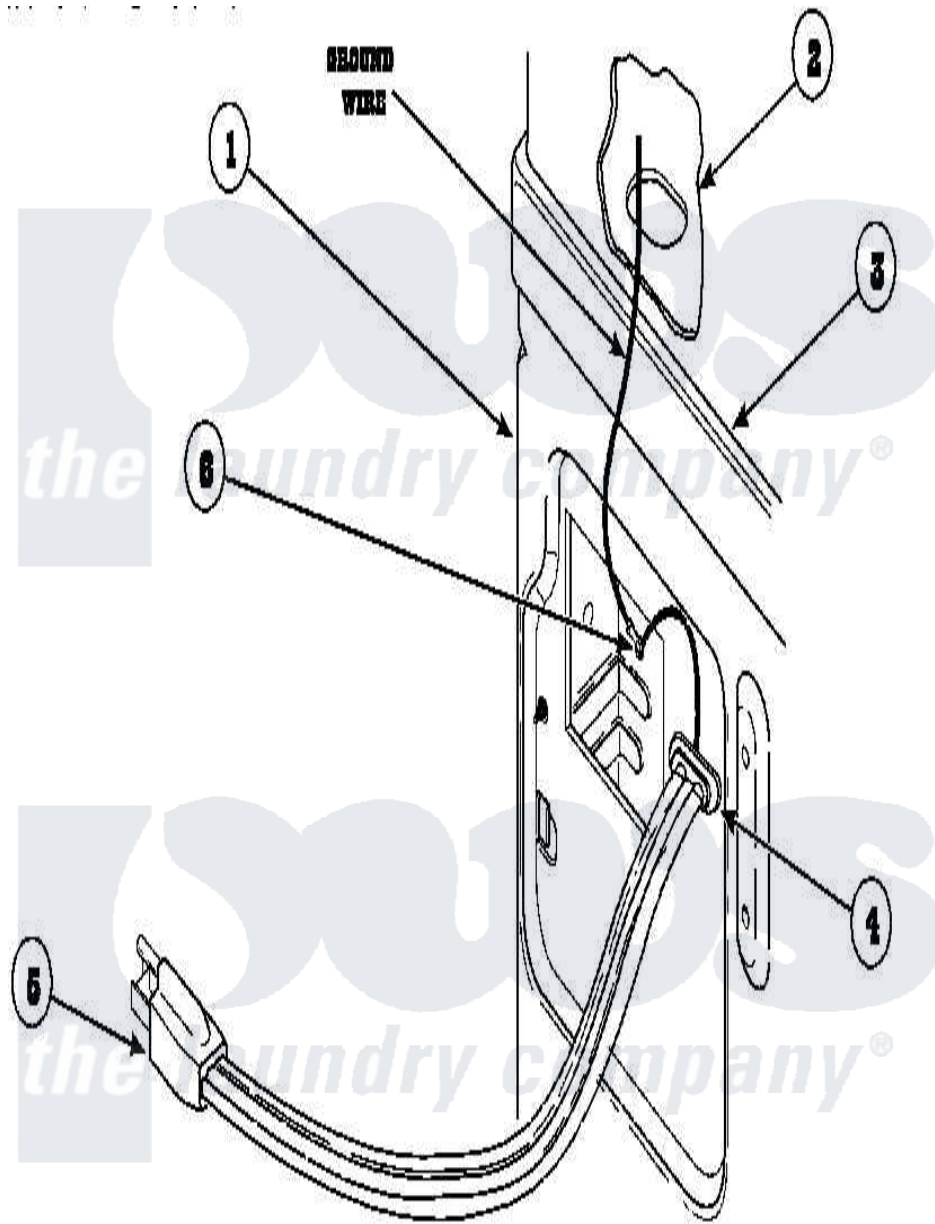

Amana LG8569W2 (BOM: PLG8569W2) 15 - POWER CORDS

Amana Residential Amana LG8569W2 (BOM: PLG8569W2) Dryer Parts Parts Diagram 15 - POWER CORDS
 Click on the part number to view part

Item	Original Part Number	Replaced By	Status	Part Description
1	500001P		Not Available	(ADD LETTER BEFORE "P" IN PART
2	500343		Not Available	PANEL, BACK(HOME HOOD)
3	500085P		Not Available	(ADD LETTER L-L, W-W TO PART N
4	21903	211881		Grommet, Cord Part Not Used- Gas Models Only
5	Y56222	27001142		Cord, Power
6	502120	489069		Xxscrew, 10-12 X 1/2
"	20530			Screw, 10-24 x 3/8 Hex