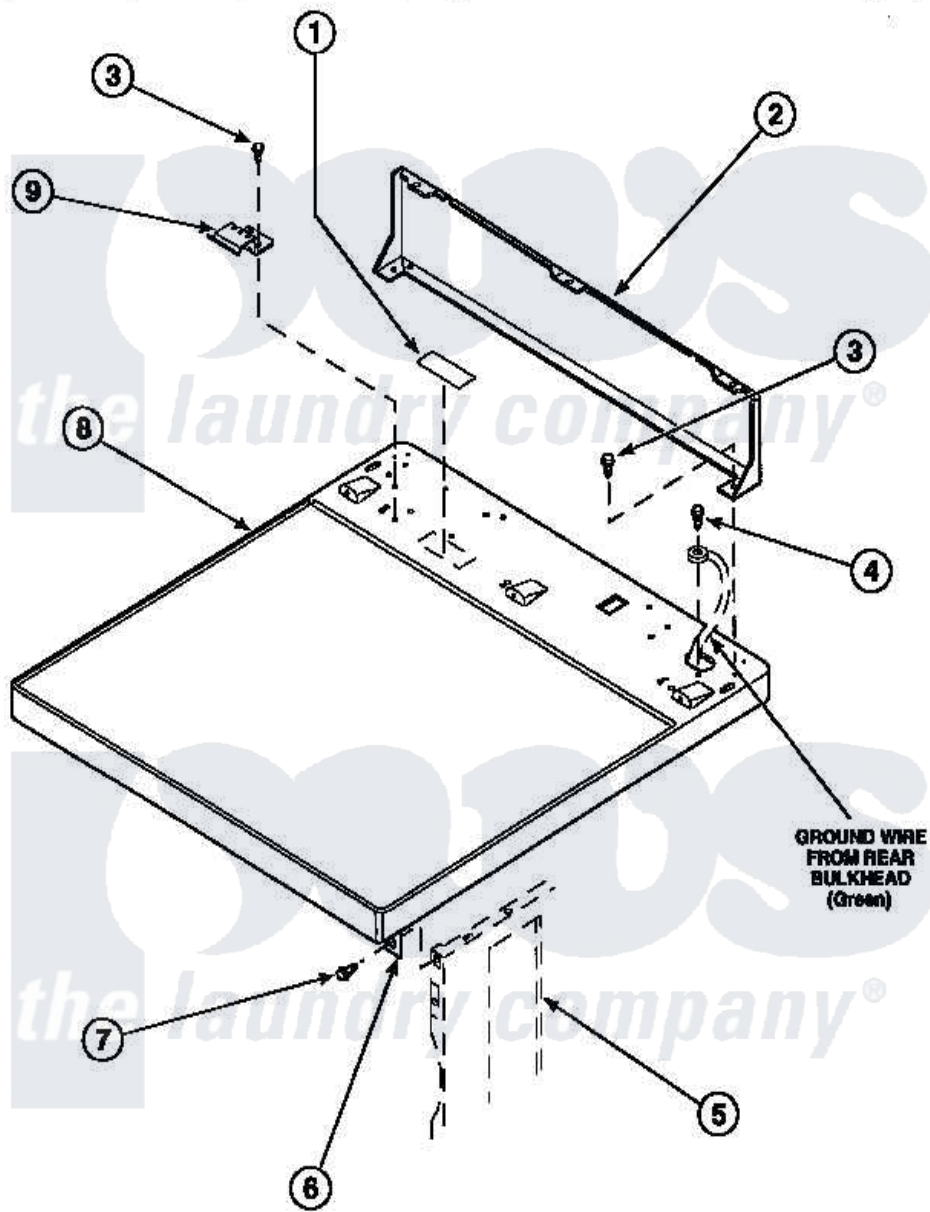

**Amana LG8609L2 (BOM: PLG8609L2) 01 - CABINET TOP AND CONTROL HOOD REAR PANEL**

Amana Residential Amana LG8609L2 (BOM: PLG8609L2) Dryer Parts Parts Diagram 01 - CABINET TOP AND CONTROL HOOD REAR PANEL  
 Click on the part number to view part

Item	Original Part Number	Replaced By	Status	Part Description
1	24903		Not Available	STICKER,DISCONNECT POW
2	500343		Not Available	PANEL,BACK(HOME HOOD)
3	501086	<a href="#">90767</a>		Screw, 8A X 3/8 HeX Washer Head Tapping
4	<a href="#">20530</a>			Screw, 10-24 x 3/8 Hex
5	500001P		Not Available	(ADD LETTER BEFORE "P" IN PART
6	500084	<a href="#">40130801</a>		Bracket, Top Mount
7	33562	<a href="#">27001200</a>		Screw
8	500085P		Not Available	(ADD LETTER L-L, W-W TO PART N
9	501241	<a href="#">Y503876</a>		Clip, Hold Down