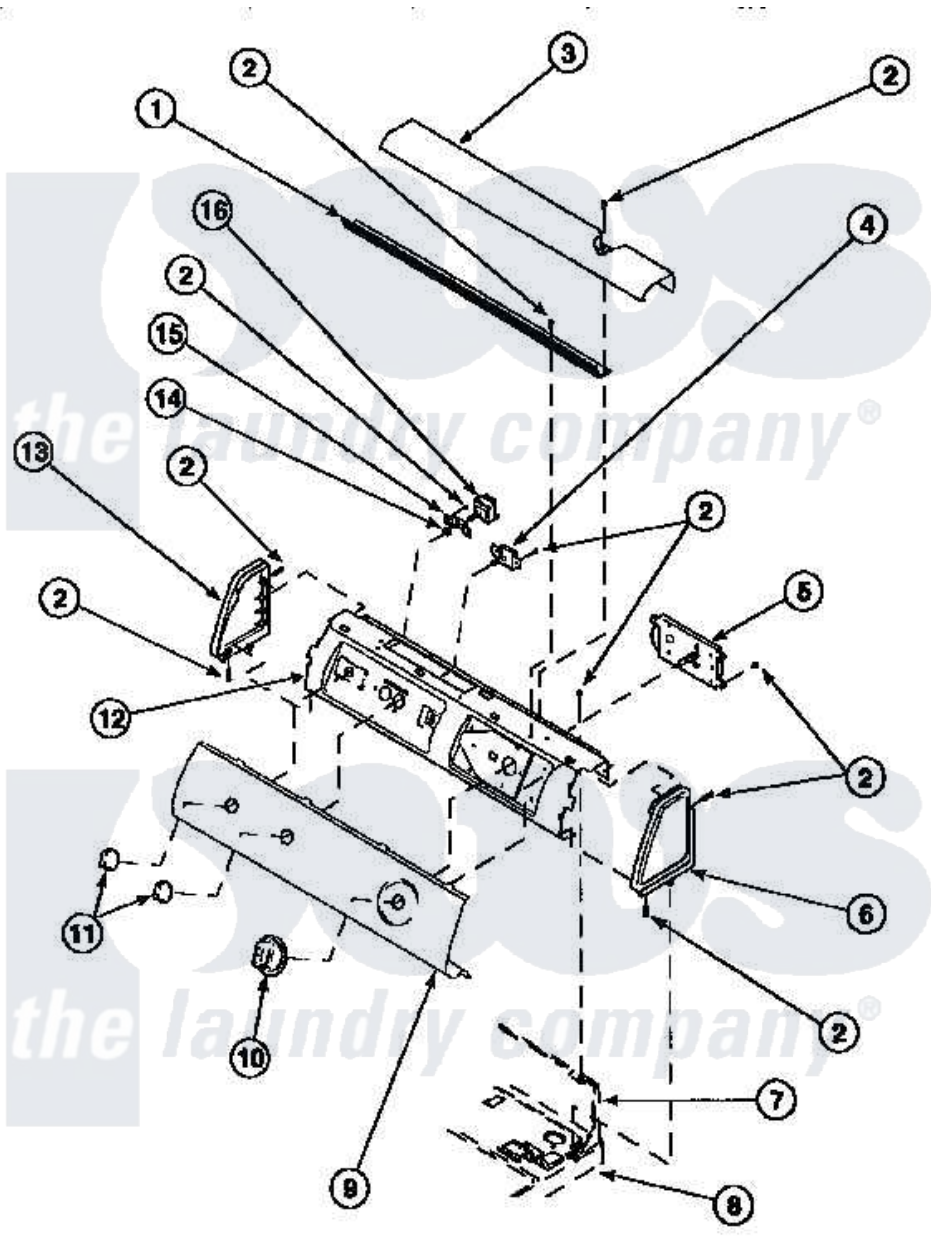

Amana LG8609L2 (BOM: PLG8609L2) 05 - GRAPHIC PANEL, CONTROL HOOD AND CONTROLS

Amana Residential Amana LG8609L2 (BOM: PLG8609L2) Dryer Parts Parts Diagram 05 - GRAPHIC PANEL, CONTROL HOOD AND CONTROLS

[Click on the part number to view part](#)

Item	Original Part Number	Replaced By	Status	Part Description
2	501086	90767		Screw, 8A X 3/8 HeX Washer Head Tapping
3	500303		Not Available	COVER, TOP
4	500823			Signal, Rotary
6	34817		Not Available	END CAP(RIGHT)
7	500343		Not Available	PANEL, BACK(HOME HOOD)
8	500085P		Not Available	(ADD LETTER L-L, W-W TO PART N
9	502630		Not Available	GRAPHIC PANEL
"	502206		Not Available	GRAPHIC PANEL
10	502220		Not Available	KNOB, TIMER
11	36701		Not Available	KNOB, TEMP
12	500300		Not Available	BRACKET, CONTROL SUPPORT-MECH
13	34818		Not Available	END CAP(LEFT)