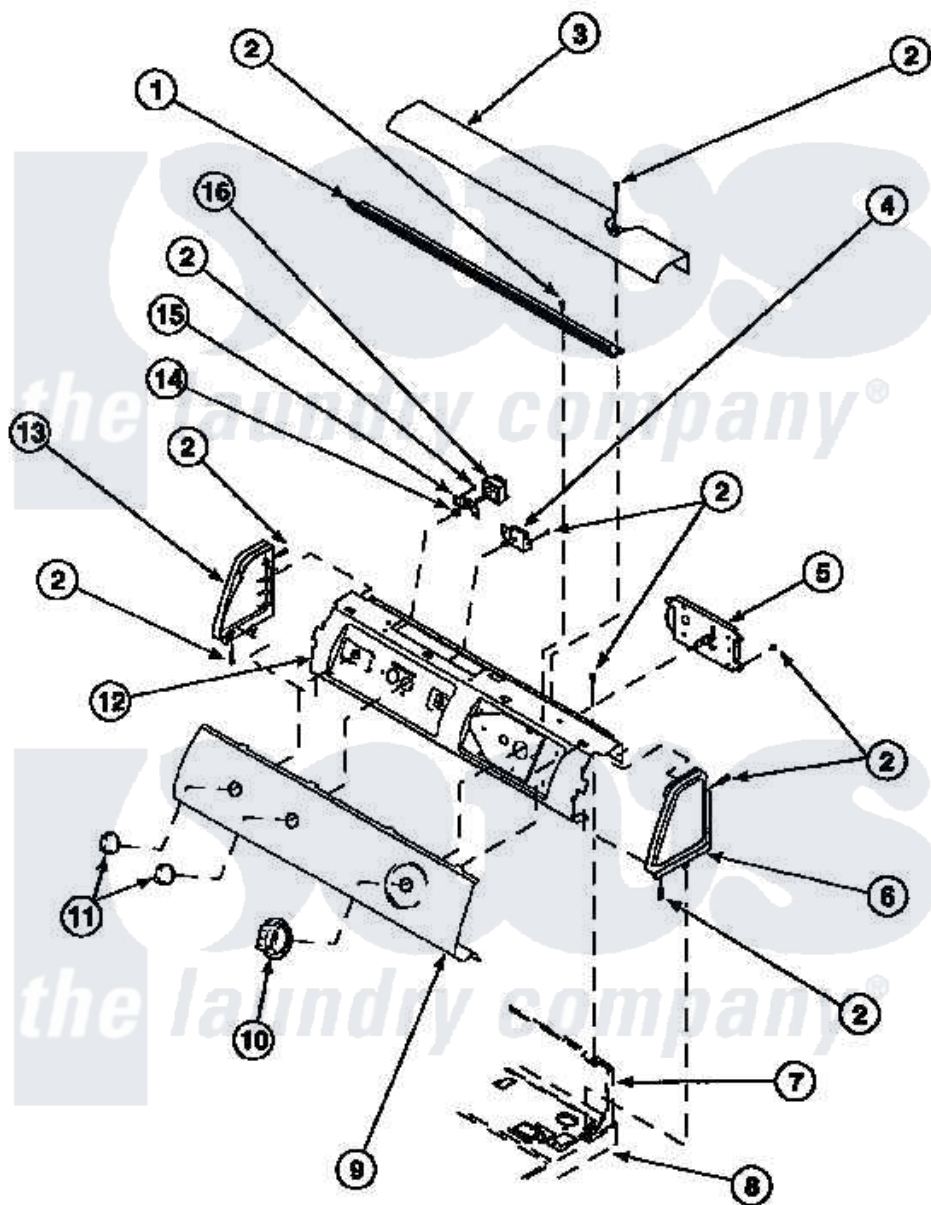

Amana LG8609L2 (BOM: PLG8609L2) 06 - GRAPHIC PANEL, CONTROL HOOD AND CONTROLS

Amana Residential Amana LG8609L2 (BOM: PLG8609L2) Dryer Parts Parts Diagram 06 - GRAPHIC PANEL, CONTROL HOOD AND CONTROLS

[Click on the part number to view part](#)

Item	Original Part Number	Replaced By	Status	Part Description
2	501086	90767		Screw, 8A X 3/8 HeX Washer Head Tapping
3	500303		Not Available	COVER, TOP
4	500823			Signal, Rotary
5	501881		Not Available	TIMER
6	34817		Not Available	END CAP(RIGHT)
7	500343		Not Available	PANEL,BACK(HOME HOOD)
8	500085P		Not Available	(ADD LETTER L-L, W-W TO PART N
10	502220		Not Available	KNOB, TIMER
11	36701		Not Available	KNOB, TEMP
12	500300		Not Available	BRACKET,CONTROL SUPPORT-MECH
13	34818		Not Available	END CAP(LEFT)