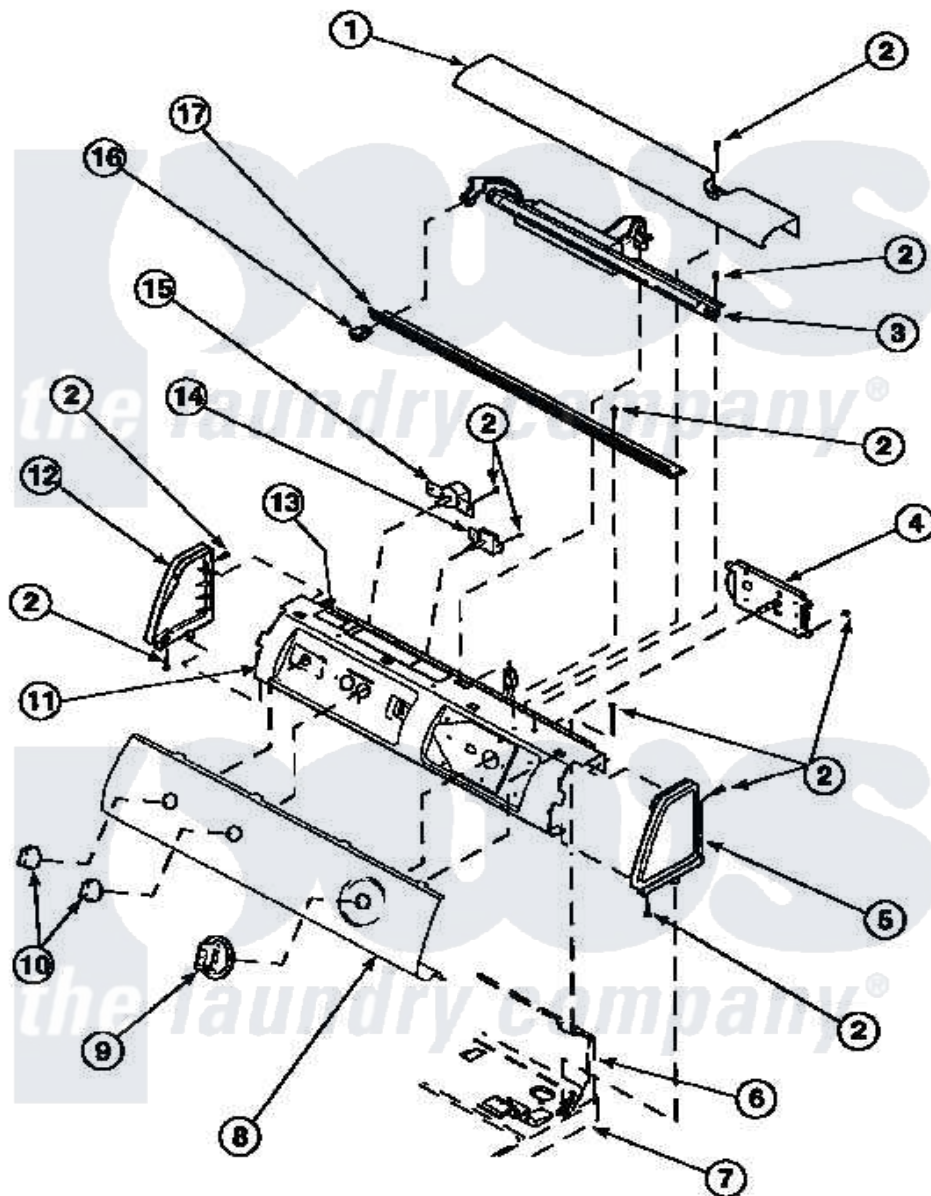

# Amana LG8609L2 (BOM: PLG8609L2) 08 - GRAPHIC PANEL, CONTROL HOOD AND CONTROLS

Amana Residential Amana LG8609L2 (BOM: PLG8609L2) Dryer Parts Parts Diagram 08 - GRAPHIC PANEL, CONTROL HOOD AND CONTROLS

[Click on the part number to view part](#)

Item	Original Part Number	Replaced By	Status	Part Description
1	500303		Not Available	COVER, TOP
2	501086	<a href="#">90767</a>		Screw, 8A X 3/8 HeX Washer Head Tapping
3	<a href="#">34836</a>			Assembly, Fluorescent Light
5	34817		Not Available	END CAP(RIGHT)
6	500343		Not Available	PANEL, BACK(HOME HOOD)
7	500085P		Not Available	(ADD LETTER L-L, W-W TO PART N
9	502220		Not Available	KNOB, TIMER
10	36701		Not Available	KNOB, TEMP
11	500300		Not Available	BRACKET, CONTROL SUPPORT-MECH
12	34818		Not Available	END CAP(LEFT)
13	24903		Not Available	STICKER, DISCONNECT POW
14	<a href="#">500823</a>			Signal, Rotary

15

[62173](#)

Switch, Temperature Select

16

35038

Not Available

SWITCH/ WHITE

17