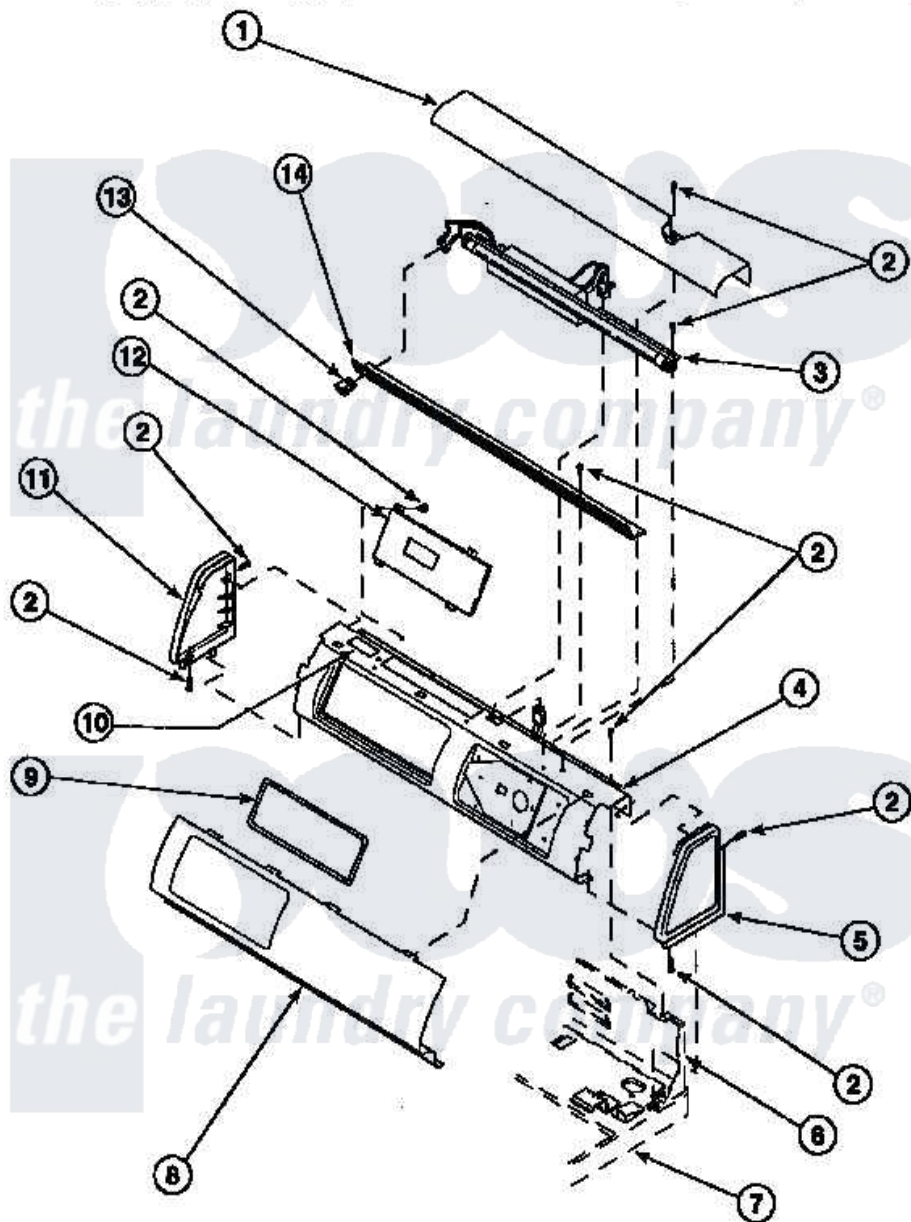

Amana LG8609L2 (BOM: PLG8609L2) 09 - GRAPHIC PANEL, CONTROL HOOD AND CONTROLS

Amana Residential Amana LG8609L2 (BOM: PLG8609L2) Dryer Parts Parts Diagram 09 - GRAPHIC PANEL, CONTROL HOOD AND CONTROLS

[Click on the part number to view part](#)

Item	Original Part Number	Replaced By	Status	Part Description
1	500303		Not Available	COVER, TOP
2	501086	90767		Screw, 8A X 3/8 HeX Washer Head Tapping
3	34836			Assembly, Fluorescent Light
5	34817		Not Available	END CAP(RIGHT)
6	500343		Not Available	PANEL, BACK(HOME HOOD)
7	500085P		Not Available	(ADD LETTER L-L, W-W TO PART N
10	24903		Not Available	STICKER, DISCONNECT POW
11	34818		Not Available	END CAP(LEFT)
13	35038		Not Available	SWITCH/ WHITE
14	500308		Not Available	DIFFUSER W/HOLE