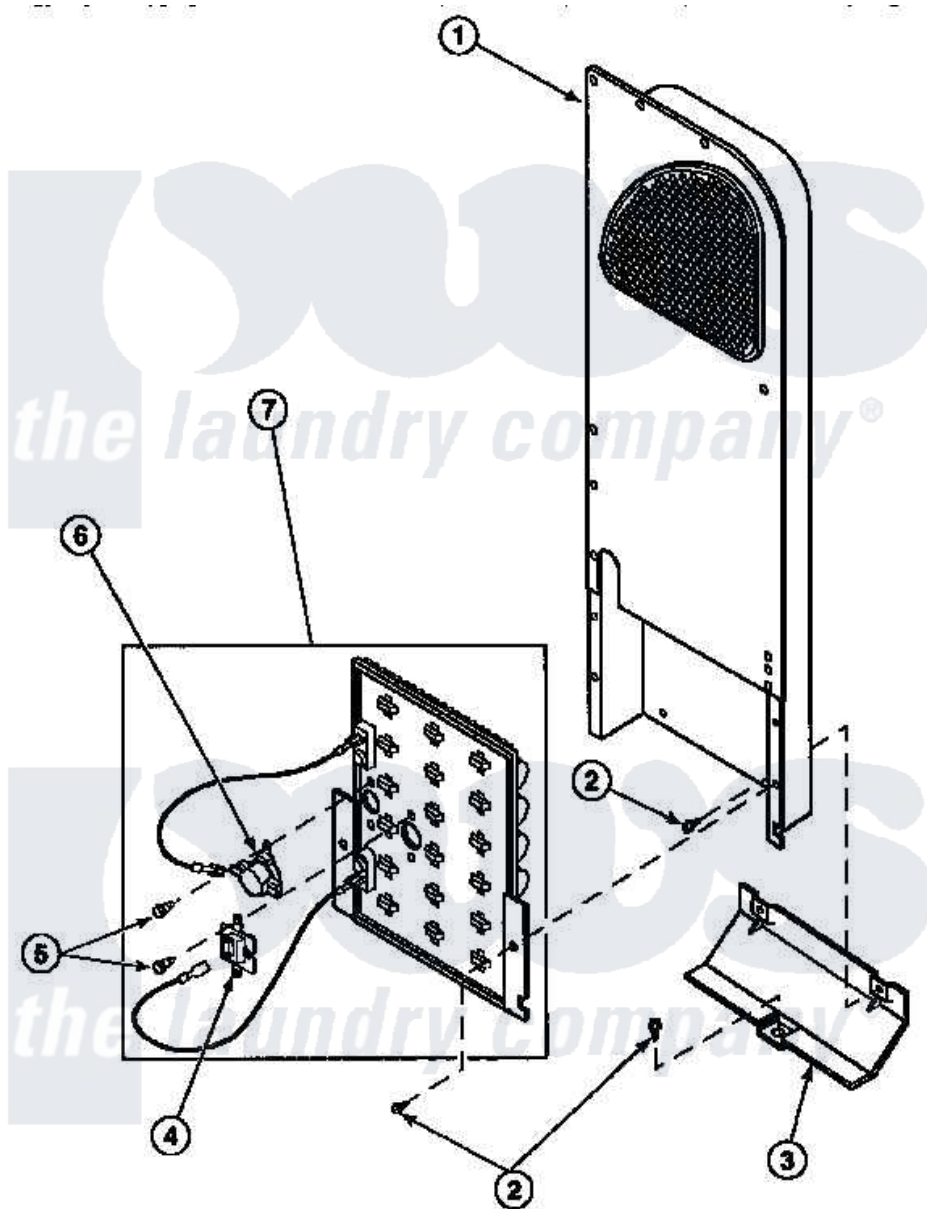

**Amana LG8609L2 (BOM: PLG8609L2) 10 - HEATER BOX ASSY
ORIGINALLY ON ELEC DRYER**

Amana Residential Amana LG8609L2 (BOM: PLG8609L2) Dryer Parts Parts Diagram 10 - HEATER BOX ASSY
ORIGINALLY ON ELEC DRYER
Click on the part number to view part

Item	Original Part Number	Replaced By	Status	Part Description
1	500179P	503605		Assembly, Heater Duct
2	501668	503688		Screw, 10B-16 X .34 I
3	60952		Not Available	SHIELD,HEAT DUCT
5	23222	3177991		Screw