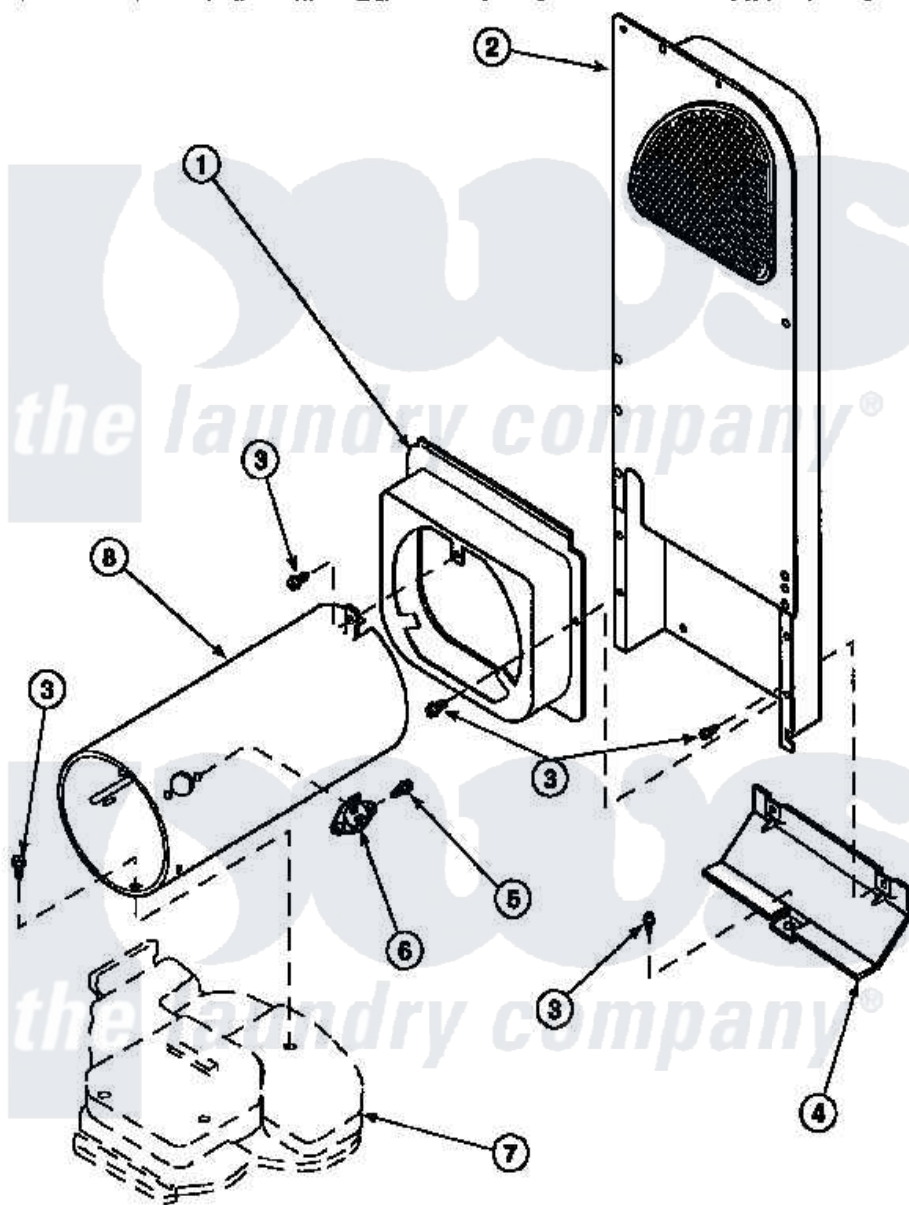

**Amana LG8609L2 (BOM: PLG8609L2) 11 - HEATER BOX ASSY  
ORIGINALLY ON GAS DRYER**

Amana Residential Amana LG8609L2 (BOM: PLG8609L2) Dryer Parts Parts Diagram 11 - HEATER BOX ASSY  
ORIGINALLY ON GAS DRYER  
Click on the part number to view part

Item	Original Part Number	Replaced By	Status	Part Description
1	500122	<a href="#">510101</a>		Shroud Heat Duct
2	500179P	<a href="#">503605</a>		Assembly, Heater Duct
3	501668	<a href="#">503688</a>		Screw, 10B-16 X .34 I
4	60952		Not Available	SHIELD,HEAT DUCT
5	51782		Not Available	SCREW, 6B-20X5/16
6	<a href="#">Y61886</a>			Thermostat, Limit-Blk
7	<a href="#">500070</a>			Base, Dryer
8	61974		Not Available	BURNER HOUSING