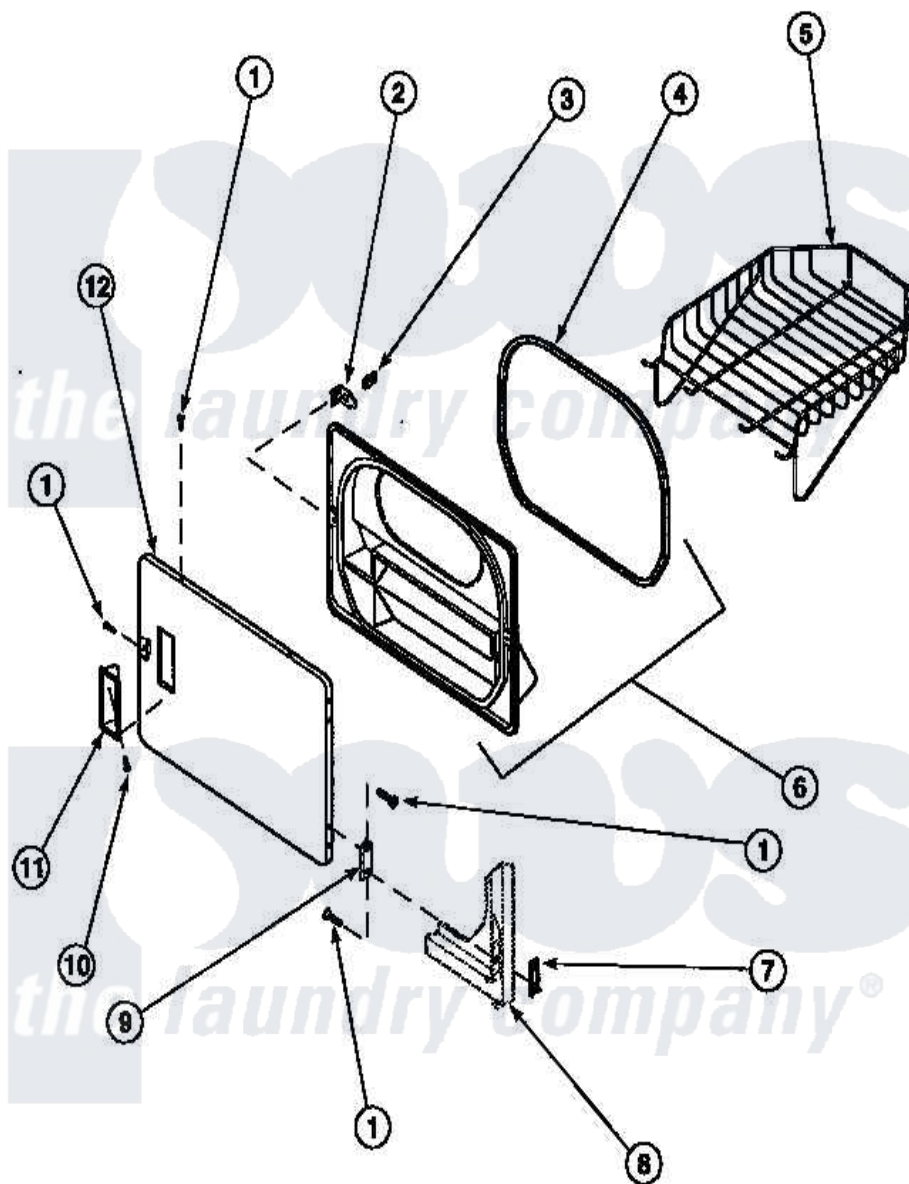

# Amana LG8609L2 (BOM: PLG8609L2) 13 - LOADING DOOR WITH DRYING RACK

Amana Residential Amana LG8609L2 (BOM: PLG8609L2) Dryer Parts Parts Diagram 13 - LOADING DOOR WITH DRYING RACK

Click on the part number to view part

| Item | Original Part Number   | Replaced By              | Status        | Part Description       |
|------|------------------------|--------------------------|---------------|------------------------|
| 1    | <a href="#">500226</a> |                          |               | Screw, 8b-16 x 5/8 Tap |
| 2    | 500223                 | <a href="#">40116201</a> |               | Bracket, Door Strike   |
| 3    | 500039                 | <a href="#">510181</a>   |               | Strike Doormetal       |
| 4    | 500200                 |                          | Not Available | SEAL,DOOR              |
| 5    | 501295P                |                          | Not Available | RACK, DRYING           |
| 6    | 500199                 |                          | Not Available | ASSY,LINER & SEAL      |
| 7    | <a href="#">500236</a> |                          |               | Clip, Door Hinge Mount |
| 9    | 500041                 | <a href="#">Y503676</a>  |               | Hinge, Door And Top    |
| 10   | 500297                 | <a href="#">8281236</a>  |               | Screw                  |
| 11   | 500042                 |                          | Not Available | DOOR PULL              |