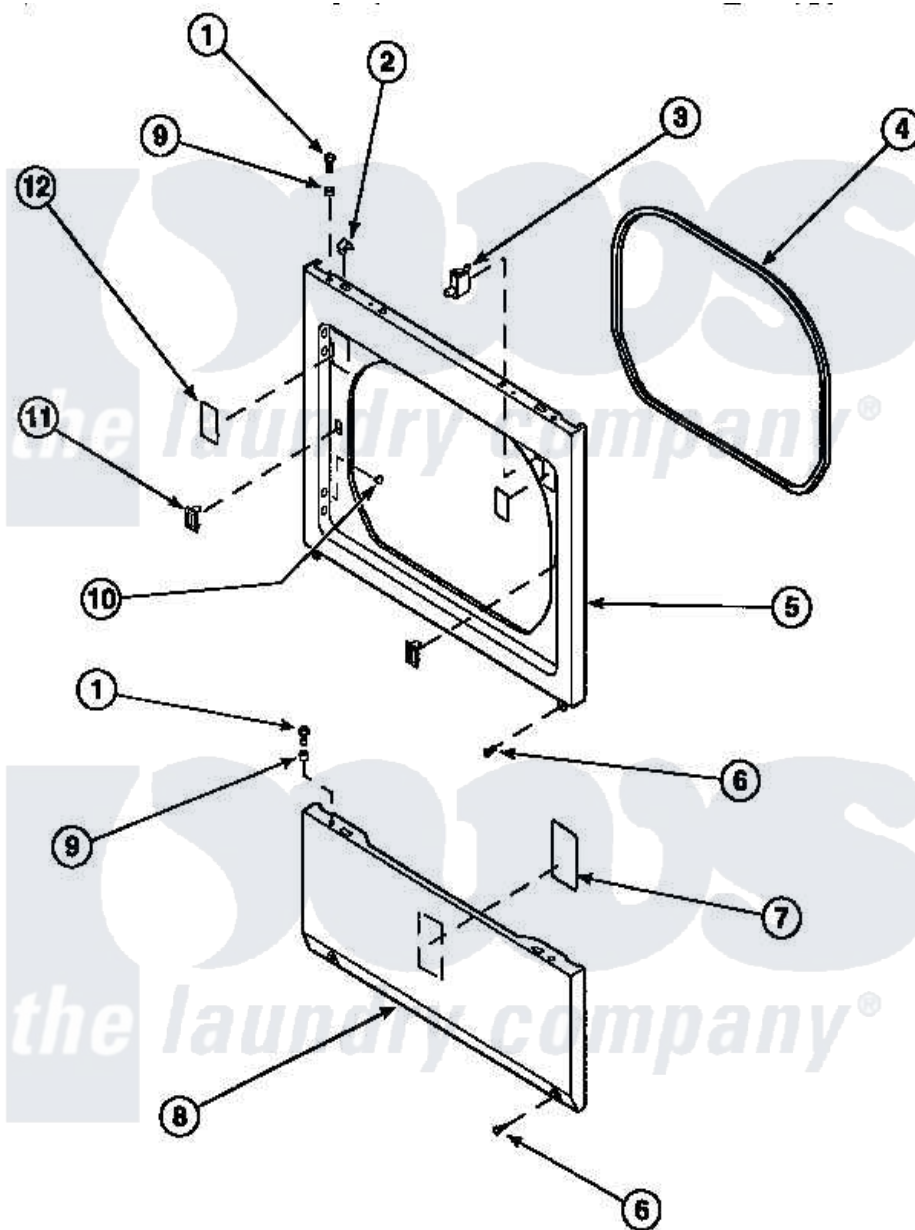

Amana LG8609L2 (BOM: PLG8609L2) 14 - LOWER ACCESS PANEL, FRONT PANEL AND SEAL

Amana Residential Amana LG8609L2 (BOM: PLG8609L2) Dryer Parts Parts Diagram 14 - LOWER ACCESS PANEL, FRONT PANEL AND SEAL
 Click on the part number to view part

| Item | Original Part Number | Replaced By | Status | Part Description |
|------|------------------------|---------------------------|---------------|-----------------------------|
| 1 | 32671 | Y014874 | | Screw, Idler Arm And Sleeve |
| 2 | 56080 | 22001650 | | Fastener, Spring |
| 3 | Y62872 | W10169313 | | Switch-Dor |
| 4 | 500034 | | | Seal, Front Panel |
| 6 | 33562 | 27001200 | | Screw |
| 7 | 500670 | | Not Available | STICKER NG OR MIXED GA |
| 9 | 56079 | 505187 | | Locator, Panel |
| 10 | 500227 | 505295 | | Screw, No.8ab-16 x 3/4 PH |
| 11 | 54660 | LA-1003 | | Door Catch Kit |
| 12 | 500281 | | Not Available | STICKER |