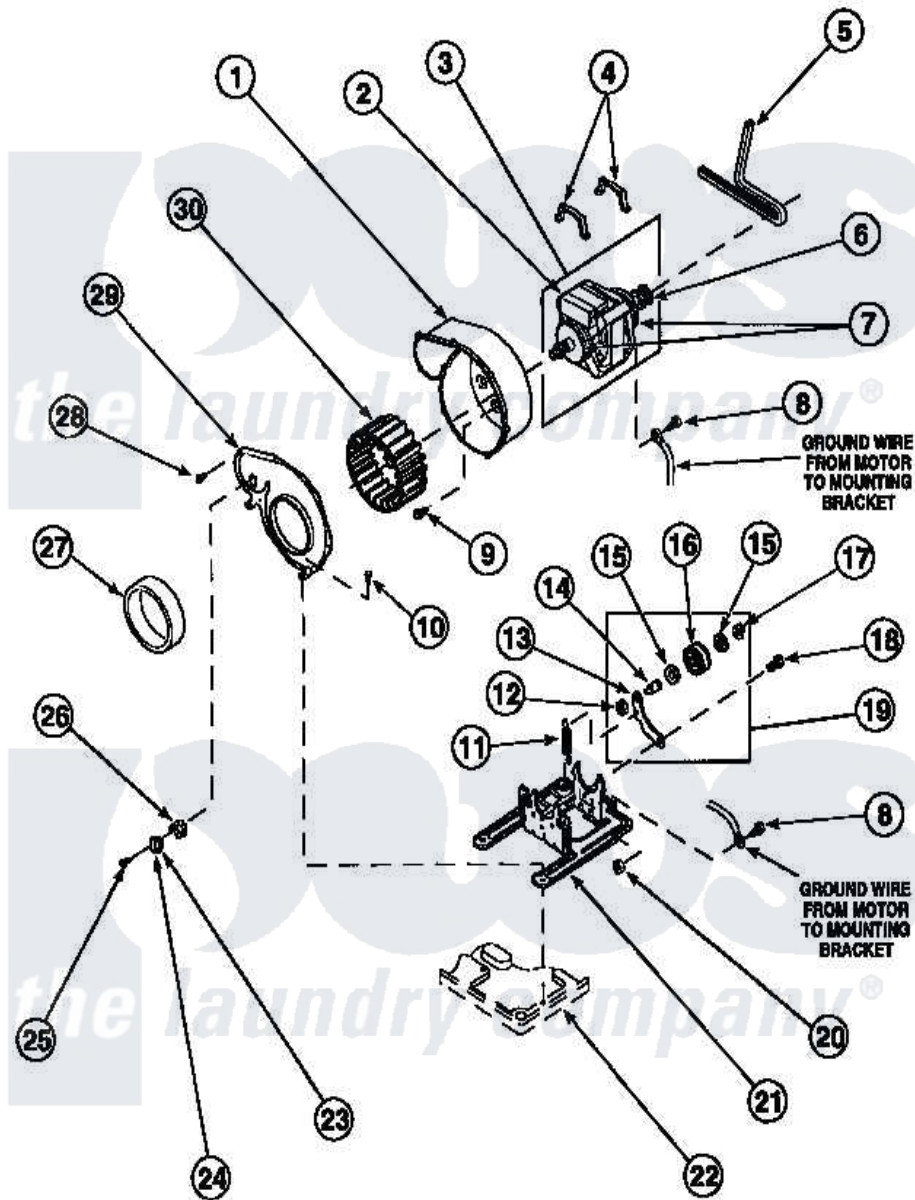

Amana LG8609L2 (BOM: PLG8609L2) 15 - MOTOR, EXHAUST FAN AND BELT

Amana Residential Amana LG8609L2 (BOM: PLG8609L2) Dryer Parts Parts Diagram 15 - MOTOR, EXHAUST FAN AND BELT

Click on the part number to view part

Item	Original Part Number	Replaced By	Status	Part Description
1	56020			Housing, Blower
2	501218		Not Available	MOTOR SWITCH (DOES NOT INCLUDE THERMAL PROT
3	501211	2200376		Motor
4	Y58047	660658		Clamp, Motor Mounting 343481 685441
5	59174	40111201		Belt, Cylinder
6	500011			Pulley, Motor
7	590P3			Motor Hub Ring Kit
8	20530			Screw, 10-24 x 3/8 Hex
9	Y31645	27001200		Screw
10	33562	27001200		Screw
11	56076			Spring, Idler
12	56156	358160		Nut
13	500910	37001144		Assembly- Idler

14	56461		Shaft
15	52549		Washer, 501 ID X3/4 Odx
16	Y54414		Assembly, Wheel And Bearing
17	23748		Ring, Retaining
18	500824		Screw, 1/4-20 Unc Hex
19	500269	37001287	Assembly, Idler Lever/Shaft/Pulley
20	52566	27001225	Nut, Jam Mid Lock 1/4-20
21	500822	503613	Mount, Motor
22	500070		Base, Dryer
23	59500		Assembly, Thermistor
24	503551		Thermostat, Cycling
"	Y61372		Thermostat
25	23222	3177991	Screw
27	500313		Seal, Blower Housing
28	31260		Screw, No.8 X 3/8 Ind H
29	500078	511969P	Kit Blower Housing And Cover
30	56000	510139P	Assembly Blower Fan Package