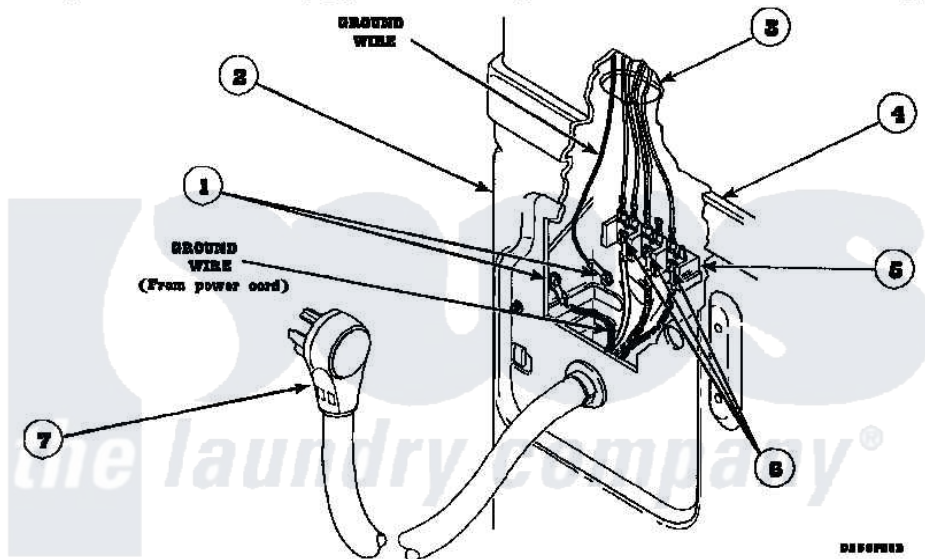

# Amana LG8609L2 (BOM: PLG8609L2) 17 - POWER CORDS

Amana [Residential Amana LG8609L2 \(BOM: PLG8609L2\) Dryer Parts](#) Parts Diagram 17 - POWER CORDS  
 Click on the part number to view part

Item	Original Part Number	Replaced By	Status	Part Description
1	502120	<a href="#">489069</a>		Xxscrew, 10-12 X 1/2
"	<a href="#">20530</a>			Screw, 10-24 x 3/8 Hex
2	500001P		Not Available	(ADD LETTER BEFORE "P" IN PART
3	500343		Not Available	PANEL,BACK(HOME HOOD)
4	500085P		Not Available	(ADD LETTER L-L, W-W TO PART N
6	Y61199	<a href="#">3400094</a>		Screw, 10-32 X 3/8