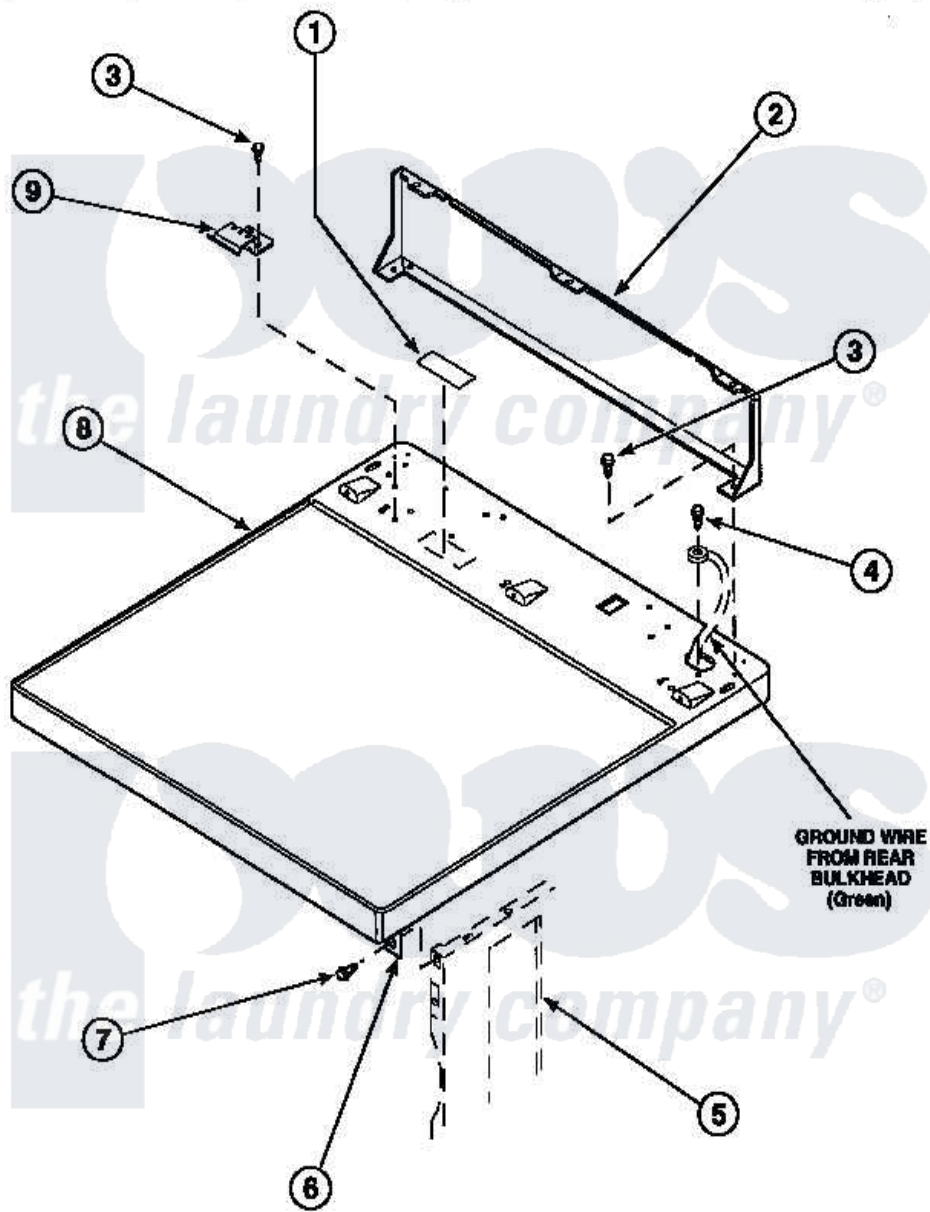

Amana LG8609W2 (BOM: PLG8609W2) 01 - CABINET TOP AND CONTROL HOOD REAR PANEL

Amana Residential Amana LG8609W2 (BOM: PLG8609W2) Dryer Parts Parts Diagram 01 - CABINET TOP AND CONTROL HOOD REAR PANEL
 Click on the part number to view part

Item	Original Part Number	Replaced By	Status	Part Description
1	24903		Not Available	STICKER,DISCONNECT POW
2	500343		Not Available	PANEL,BACK(HOME HOOD)
3	501086	90767		Screw, 8A X 3/8 HeX Washer Head Tapping
4	20530			Screw, 10-24 x 3/8 Hex
5	500001P		Not Available	(ADD LETTER BEFORE "P" IN PART
6	500084	40130801		Bracket, Top Mount
7	33562	27001200		Screw
8	500085P		Not Available	(ADD LETTER L-L, W-W TO PART N
9	501241	Y503876		Clip, Hold Down