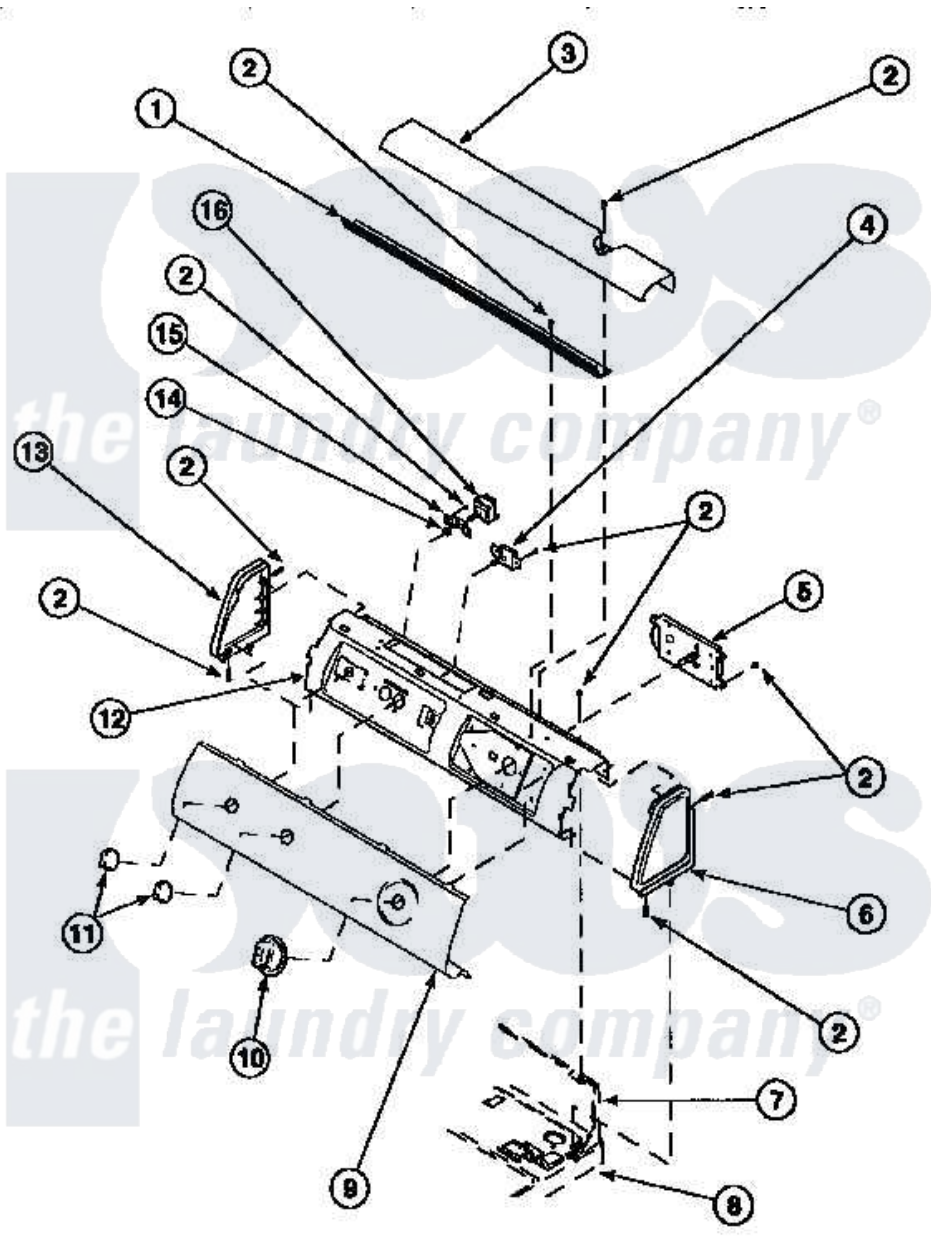

Amana LG8609W2 (BOM: PLG8609W2) 05 - GRAPHIC PANEL, CONTROL HOOD AND CONTROLS

Amana Residential Amana LG8609W2 (BOM: PLG8609W2) Dryer Parts Parts Diagram 05 - GRAPHIC PANEL, CONTROL HOOD AND CONTROLS
 Click on the part number to view part

Item	Original Part Number	Replaced By	Status	Part Description
2	501086	90767		Screw, 8A X 3/8 HeX Washer Head Tapping
3	500303		Not Available	COVER, TOP
4	500823			Signal, Rotary
6	34817		Not Available	END CAP(RIGHT)
7	500343		Not Available	PANEL, BACK(HOME HOOD)
8	500085P		Not Available	(ADD LETTER L-L, W-W TO PART N
9	502630		Not Available	GRAPHIC PANEL
"	502206		Not Available	GRAPHIC PANEL
10	502220		Not Available	KNOB, TIMER
11	36701		Not Available	KNOB, TEMP
12	500300		Not Available	BRACKET, CONTROL SUPPORT-MECH
13	34818		Not Available	END CAP(LEFT)