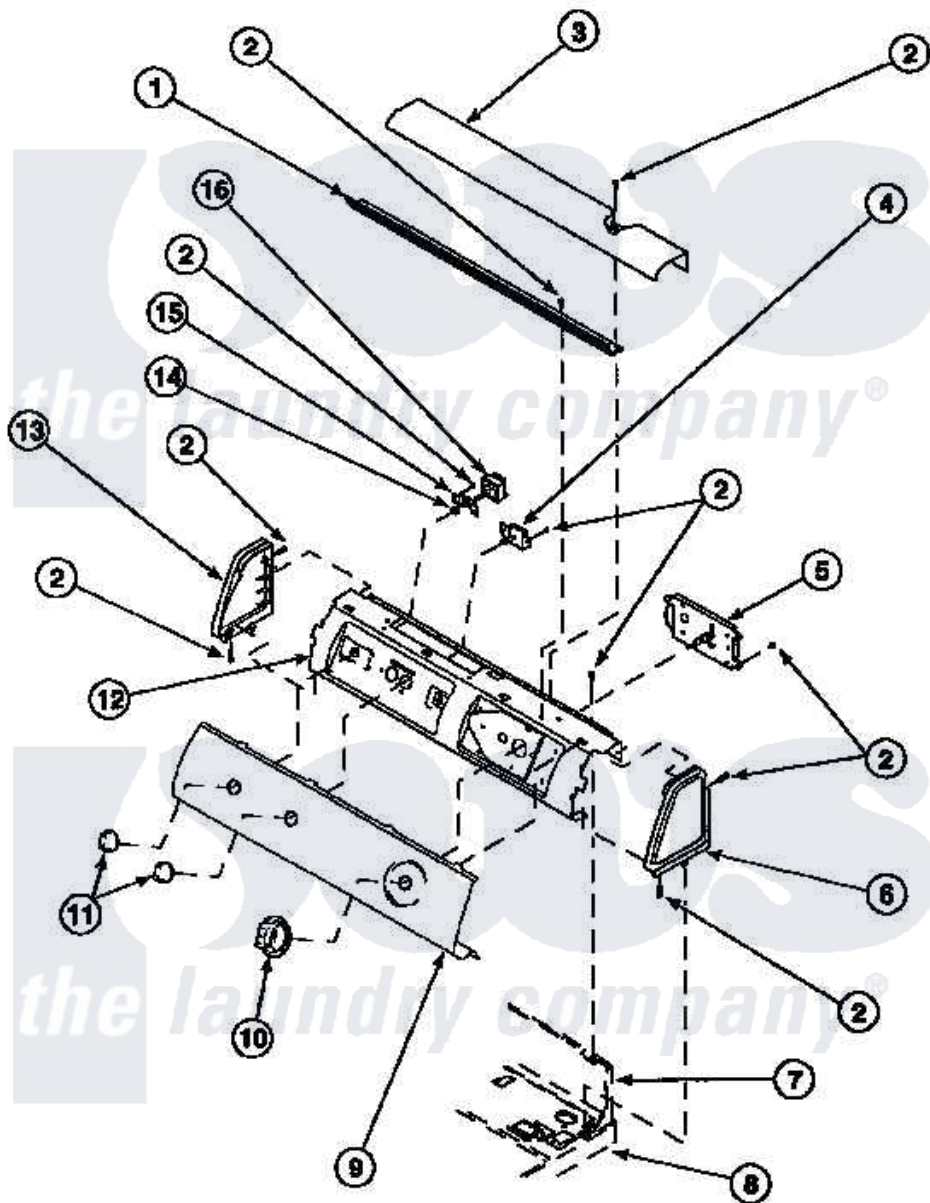

# Amana LG8609W2 (BOM: PLG8609W2) 06 - GRAPHIC PANEL, CONTROL HOOD AND CONTROLS

Amana Residential Amana LG8609W2 (BOM: PLG8609W2) Dryer Parts Parts Diagram 06 - GRAPHIC PANEL, CONTROL HOOD AND CONTROLS  
 Click on the part number to view part

Item	Original Part Number	Replaced By	Status	Part Description
2	501086	<a href="#">90767</a>		Screw, 8A X 3/8 HeX Washer Head Tapping
3	500303		Not Available	COVER, TOP
4	<a href="#">500823</a>			Signal, Rotary
5	501881		Not Available	TIMER
6	34817		Not Available	END CAP(RIGHT)
7	500343		Not Available	PANEL,BACK(HOME HOOD)
8	500085P		Not Available	(ADD LETTER L-L, W-W TO PART N
10	502220		Not Available	KNOB, TIMER
11	36701		Not Available	KNOB, TEMP
12	500300		Not Available	BRACKET,CONTROL SUPPORT-MECH
13	34818		Not Available	END CAP(LEFT)