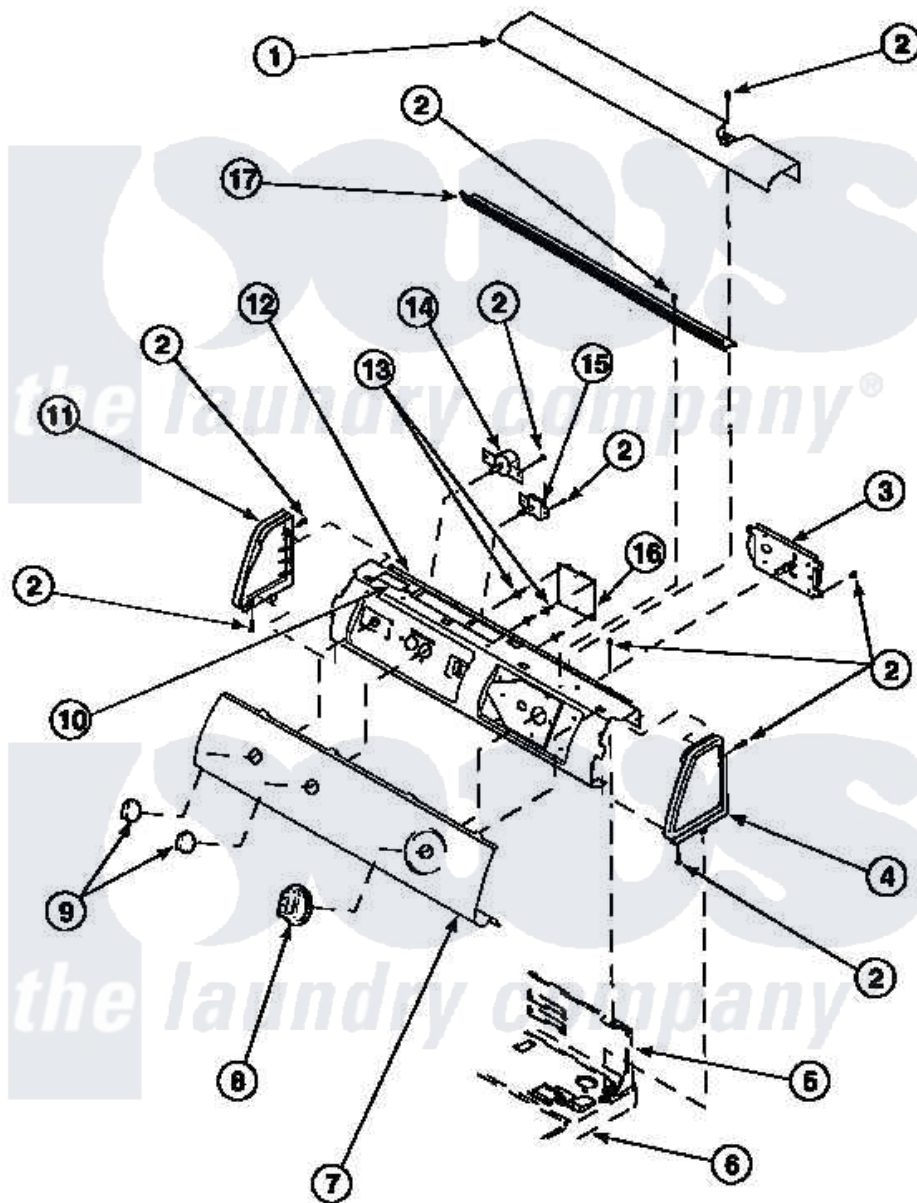

Amana LG8609W2 (BOM: PLG8609W2) 07 - GRAPHIC PANEL, CONTROL HOOD AND CONTROLS

Amana Residential Amana LG8609W2 (BOM: PLG8609W2) Dryer Parts Parts Diagram 07 - GRAPHIC PANEL, CONTROL HOOD AND CONTROLS
 Click on the part number to view part

Item	Original Part Number	Replaced By	Status	Part Description
1	500303		Not Available	COVER, TOP
2	501086	90767		Screw, 8A X 3/8 HeX Washer Head Tapping
3	502968	502968P		Timer 5 Cycle Package
"	501881		Not Available	TIMER
4	34817		Not Available	END CAP(RIGHT)
5	500343		Not Available	PANEL,BACK(HOME HOOD)
6	500085P		Not Available	(ADD LETTER L-L, W-W TO PART N
7	Y502205		Not Available	GRAPHIC PANEL
8	502220		Not Available	KNOB, TIMER
9	36701		Not Available	KNOB, TEMP
10	24903		Not Available	STICKER,DISCONNECT POW
11	34818		Not Available	END CAP(LEFT)
12	500300		Not Available	BRACKET,CONTROL

12	500300	Not Available	SUPPORT-MECH
13	501523		Support, Circuit Board
14	62173		Switch, Temperature Select
15	500823		Signal, Rotary
16	501266	Not Available	ASSY, ELECT