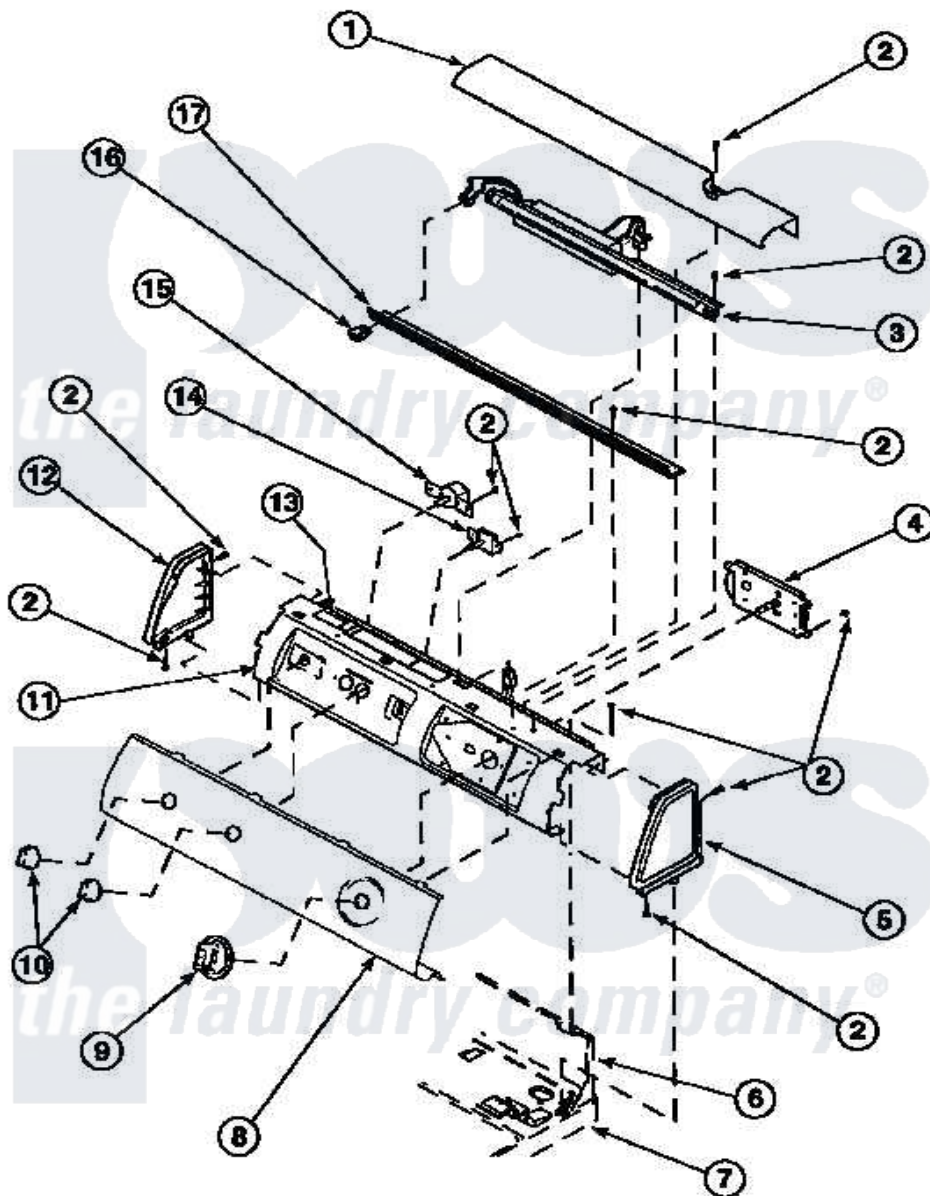

Amana LG8609W2 (BOM: PLG8609W2) 08 - GRAPHIC PANEL, CONTROL HOOD AND CONTROLS

Amana Residential Amana LG8609W2 (BOM: PLG8609W2) Dryer Parts Parts Diagram 08 - GRAPHIC PANEL, CONTROL HOOD AND CONTROLS
 Click on the part number to view part

Item	Original Part Number	Replaced By	Status	Part Description
1	500303		Not Available	COVER, TOP
2	501086	90767		Screw, 8A X 3/8 HeX Washer Head Tapping
3	34836			Assembly, Fluorescent Light
5	34817		Not Available	END CAP(RIGHT)
6	500343		Not Available	PANEL,BACK(HOME HOOD)
7	500085P		Not Available	(ADD LETTER L-L, W-W TO PART N
9	502220		Not Available	KNOB, TIMER
10	36701		Not Available	KNOB, TEMP
11	500300		Not Available	BRACKET,CONTROL SUPPORT-MECH
12	34818		Not Available	END CAP(LEFT)
13	24903		Not Available	STICKER,DISCONNECT POW
14	500823			Signal, Rotary

15

[62173](#)

Switch, Temperature Select

16

35038

Not Available

SWITCH/ WHITE

17