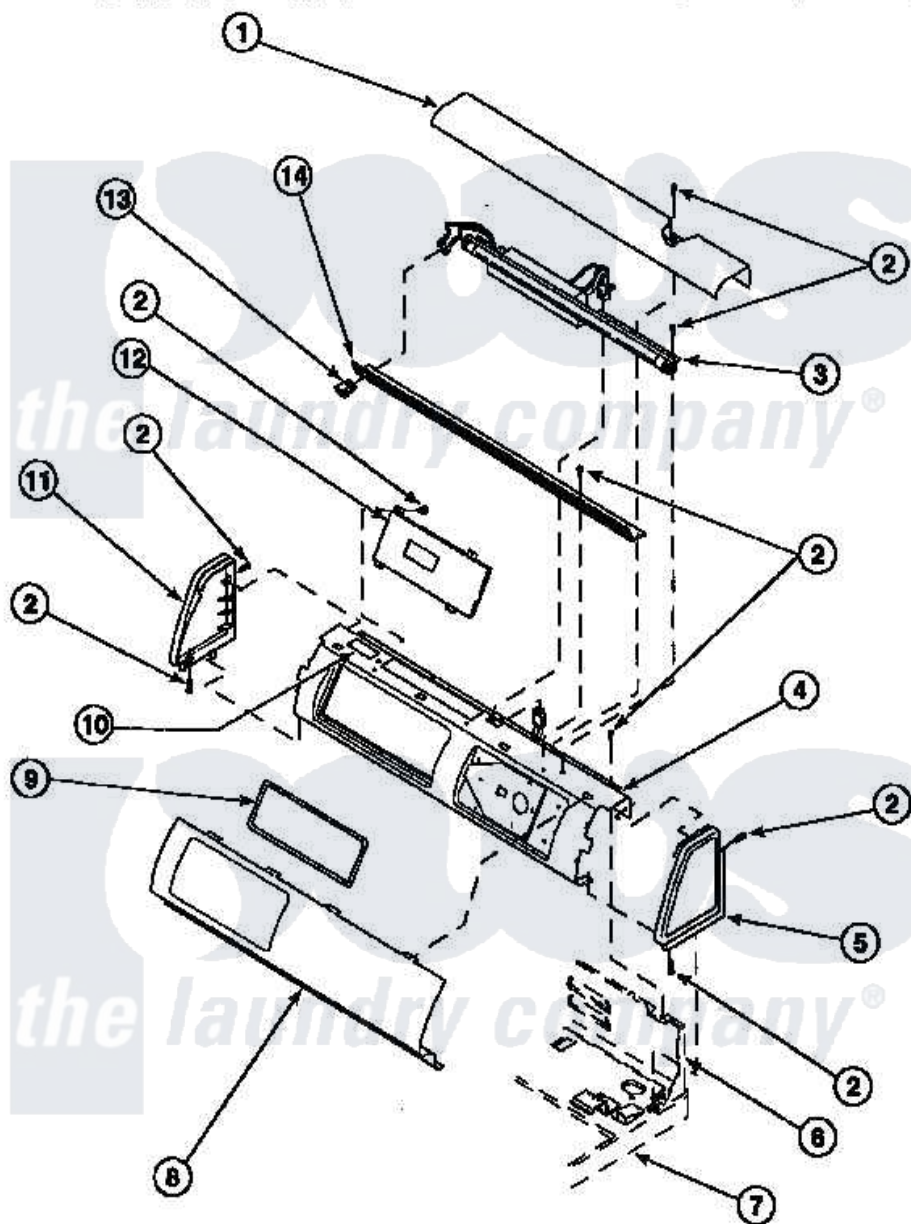

Amana LG8609W2 (BOM: PLG8609W2) 09 - GRAPHIC PANEL, CONTROL HOOD AND CONTROLS

Amana Residential Amana LG8609W2 (BOM: PLG8609W2) Dryer Parts Parts Diagram 09 - GRAPHIC PANEL, CONTROL HOOD AND CONTROLS
 Click on the part number to view part

Item	Original Part Number	Replaced By	Status	Part Description
1	500303		Not Available	COVER, TOP
2	501086	90767		Screw, 8A X 3/8 HeX Washer Head Tapping
3	34836			Assembly, Fluorescent Light
5	34817		Not Available	END CAP(RIGHT)
6	500343		Not Available	PANEL,BACK(HOME HOOD)
7	500085P		Not Available	(ADD LETTER L-L, W-W TO PART N
10	24903		Not Available	STICKER,DISCONNECT POW
11	34818		Not Available	END CAP(LEFT)
13	35038		Not Available	SWITCH/ WHITE
14	500308		Not Available	DIFFUSER W/HOLE