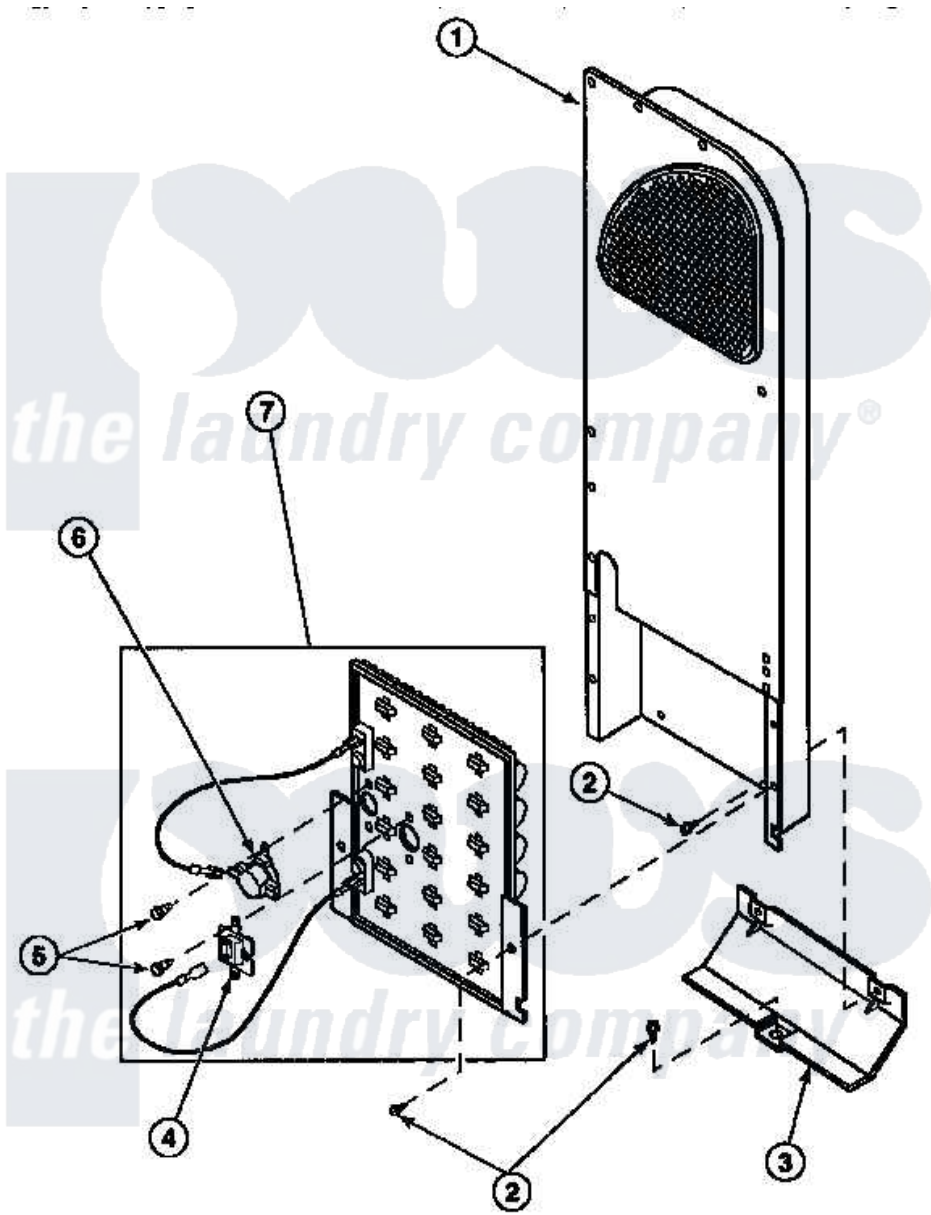

**Amana LG8609W2 (BOM: PLG8609W2) 10 - HEATER BOX ASSY
ORIGINALLY ON ELEC DRYER**

Amana Residential Amana LG8609W2 (BOM: PLG8609W2) Dryer Parts Parts Diagram 10 - HEATER BOX
ASSY ORIGINALLY ON ELEC DRYER
Click on the part number to view part

Item	Original Part Number	Replaced By	Status	Part Description
1	500179P	503605		Assembly, Heater Duct
2	501668	503688		Screw, 10B-16 X .34 I
3	60952		Not Available	SHIELD,HEAT DUCT
5	23222	3177991		Screw