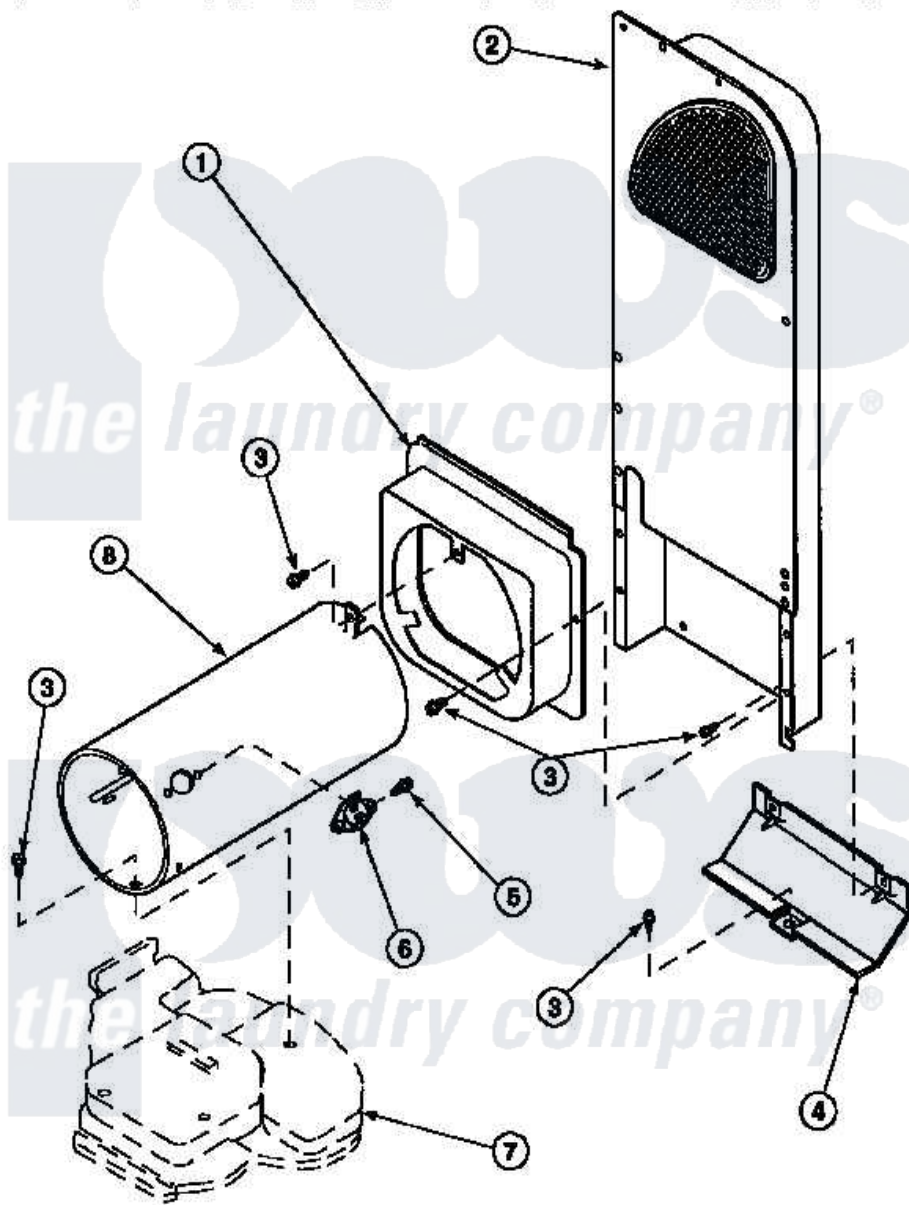

**Amana LG8609W2 (BOM: PLG8609W2) 11 - HEATER BOX ASSY
ORIGINALLY ON GAS DRYER**

Amana Residential Amana LG8609W2 (BOM: PLG8609W2) Dryer Parts Parts Diagram 11 - HEATER BOX ASSY ORIGINALLY ON GAS DRYER
Click on the part number to view part

Item	Original Part Number	Replaced By	Status	Part Description
1	500122	510101		Shroud Heat Duct
2	500179P	503605		Assembly, Heater Duct
3	501668	503688		Screw, 10B-16 X .34 I
4	60952		Not Available	SHIELD,HEAT DUCT
5	51782		Not Available	SCREW, 6B-20X5/16
6	Y61886			Thermostat, Limit-Blk
7	500070			Base, Dryer
8	61974		Not Available	BURNER HOUSING