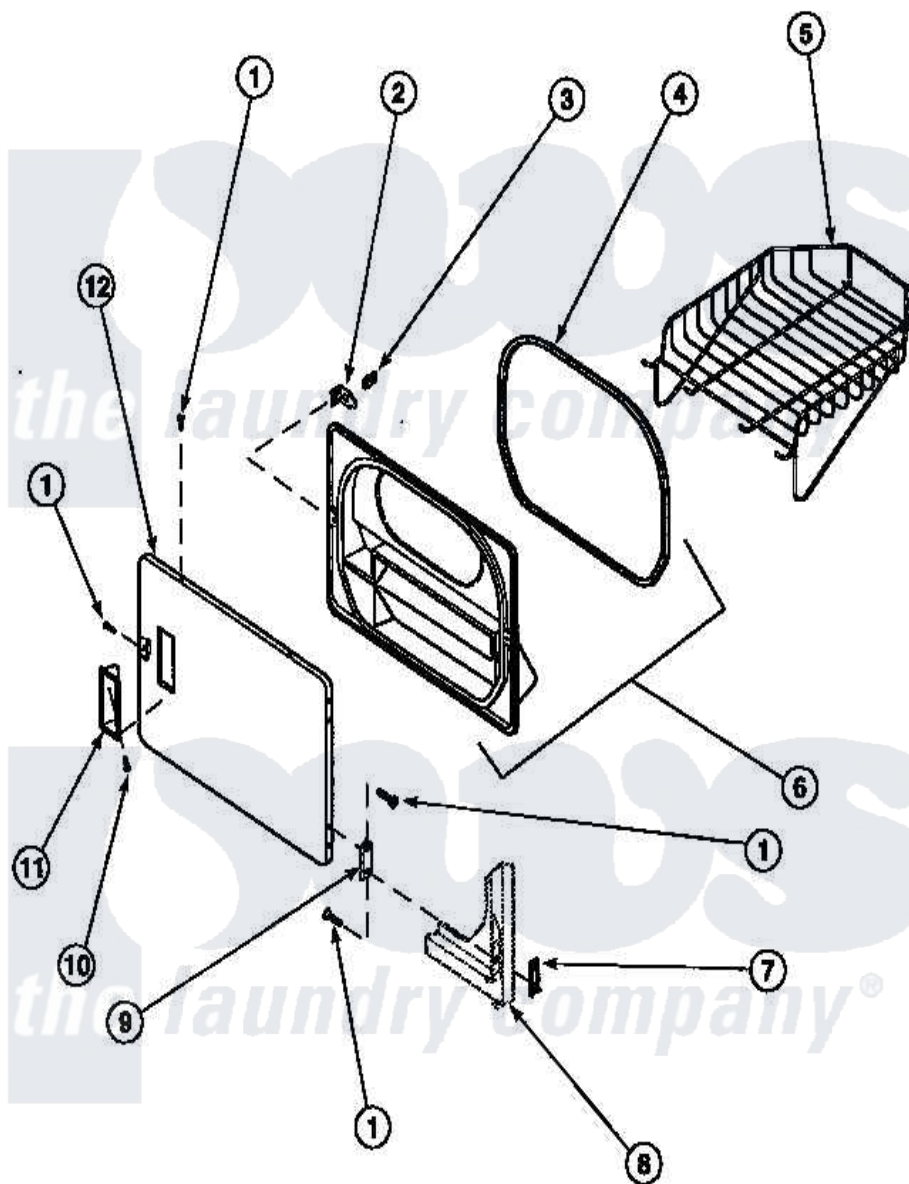

Amana LG8609W2 (BOM: PLG8609W2) 13 - LOADING DOOR WITH DRYING RACK

Amana Residential Amana LG8609W2 (BOM: PLG8609W2) Dryer Parts Parts Diagram 13 - LOADING DOOR WITH DRYING RACK

Click on the part number to view part

Item	Original Part Number	Replaced By	Status	Part Description
1	500226			Screw, 8b-16 x 5/8 Tap
2	500223	40116201		Bracket, Door Strike
3	500039	510181		Strike Doormetal
4	500200		Not Available	SEAL, DOOR
5	501295P		Not Available	RACK, DRYING
6	500199		Not Available	ASSY, LINER & SEAL
7	500236			Clip, Door Hinge Mount
9	500041	Y503676		Hinge, Door And Top
10	500297	8281236		Screw
11	500042		Not Available	DOOR PULL