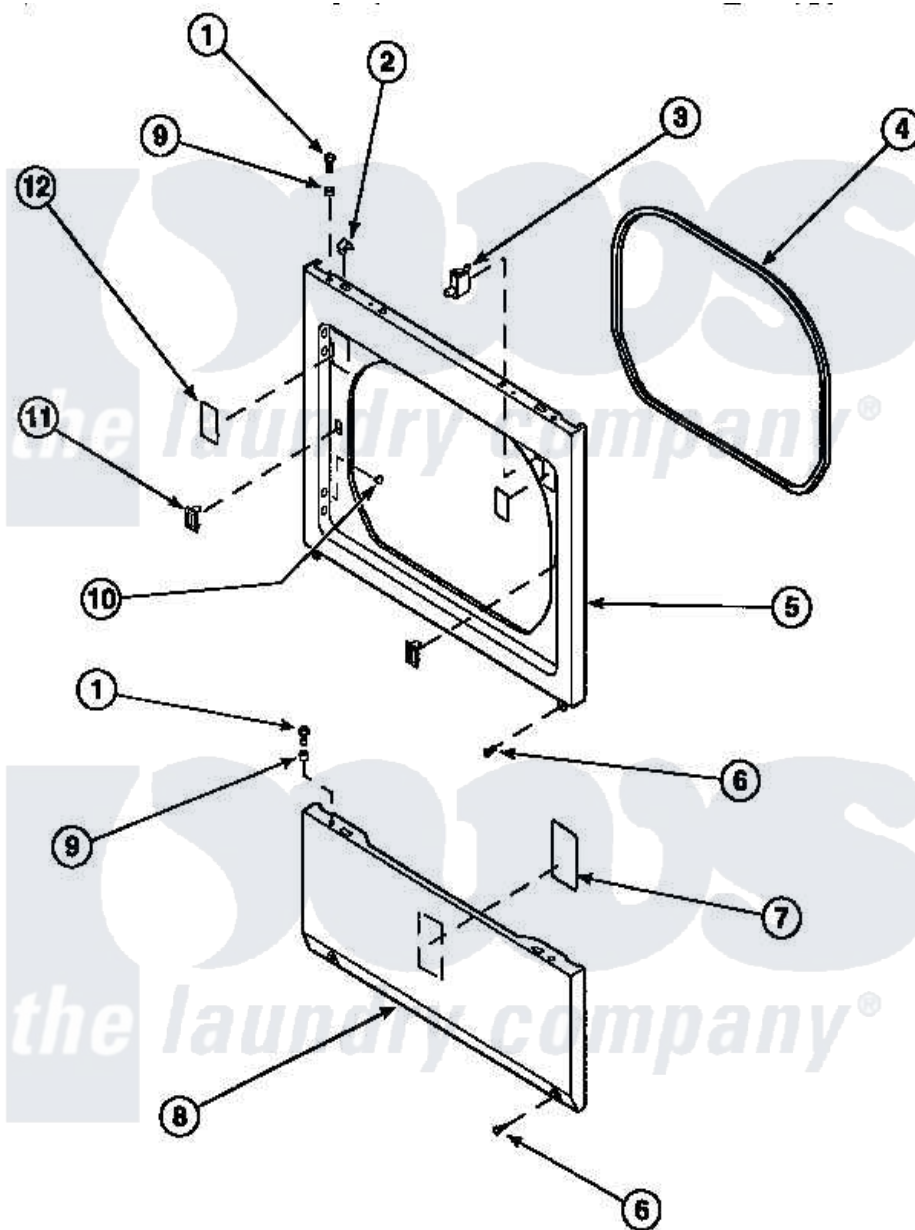

Amana LG8609W2 (BOM: PLG8609W2) 14 - LOWER ACCESS PANEL, FRONT PANEL AND SEAL

Amana Residential Amana LG8609W2 (BOM: PLG8609W2) Dryer Parts Parts Diagram 14 - LOWER ACCESS PANEL, FRONT PANEL AND SEAL

[Click on the part number to view part](#)

Item	Original Part Number	Replaced By	Status	Part Description
1	32671	Y014874		Screw, Idler Arm And Sleeve
2	56080	22001650		Fastener, Spring
3	Y62872	W10169313		Switch-Dor
4	500034			Seal, Front Panel
6	33562	27001200		Screw
7	500670		Not Available	STICKER NG OR MIXED GA
9	56079	505187		Locator, Panel
10	500227	505295		Screw, No.8ab-16 x 3/4 PH
11	54660	LA-1003		Door Catch Kit
12	500281		Not Available	STICKER