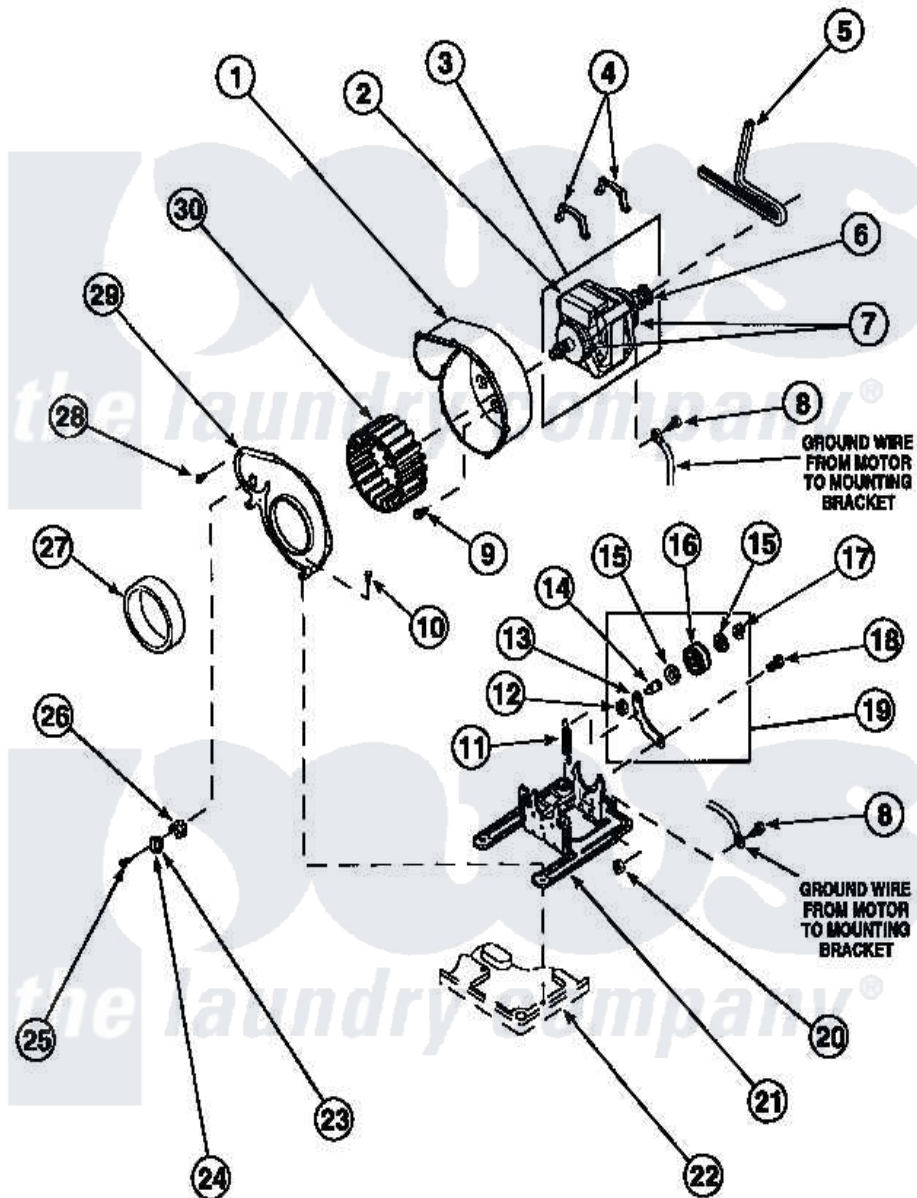

**Amana LG8609W2 (BOM: PLG8609W2) 15 - MOTOR, EXHAUST FAN AND BELT**

Amana Residential Amana LG8609W2 (BOM: PLG8609W2) Dryer Parts Parts Diagram 15 - MOTOR, EXHAUST FAN AND BELT

Click on the part number to view part

Item	Original Part Number	Replaced By	Status	Part Description
1	<a href="#">56020</a>			Housing, Blower
2	501218		Not Available	MOTOR SWITCH (DOES NOT INCLUDE THERMAL PROT
3	501211	<a href="#">2200376</a>		Motor
4	Y58047	<a href="#">660658</a>		Clamp, Motor Mounting 343481 685441
5	59174	<a href="#">40111201</a>		Belt, Cylinder
6	<a href="#">500011</a>			Pulley, Motor
7	<a href="#">590P3</a>			Motor Hub Ring Kit
8	<a href="#">20530</a>			Screw, 10-24 x 3/8 Hex
9	Y31645	<a href="#">27001200</a>		Screw
10	33562	<a href="#">27001200</a>		Screw
11	<a href="#">56076</a>			Spring, Idler
12	56156	<a href="#">358160</a>		Nut
13	500910	<a href="#">37001144</a>		Assembly- Idler

14	<a href="#">56461</a>		Shaft
15	<a href="#">52549</a>		Washer, 501 ID X3/4 Odx
16	<a href="#">Y54414</a>		Assembly, Wheel And Bearing
17	<a href="#">23748</a>		Ring, Retaining
18	<a href="#">500824</a>		Screw, 1/4-20 Unc Hex
19	500269	<a href="#">37001287</a>	Assembly, Idler Lever/Shaft/Pulley
20	52566	<a href="#">27001225</a>	Nut, Jam Mid Lock 1/4-20
21	500822	<a href="#">503613</a>	Mount, Motor
22	<a href="#">500070</a>		Base, Dryer
23	<a href="#">59500</a>		Assembly, Thermistor
24	<a href="#">503551</a>		Thermostat, Cycling
"	<a href="#">Y61372</a>		Thermostat
25	23222	<a href="#">3177991</a>	Screw
27	<a href="#">500313</a>		Seal, Blower Housing
28	<a href="#">31260</a>		Screw, No.8 X 3/8 Ind H
29	500078	<a href="#">511969P</a>	Kit Blower Housing And Cover
30	56000	<a href="#">510139P</a>	Assembly Blower Fan Package