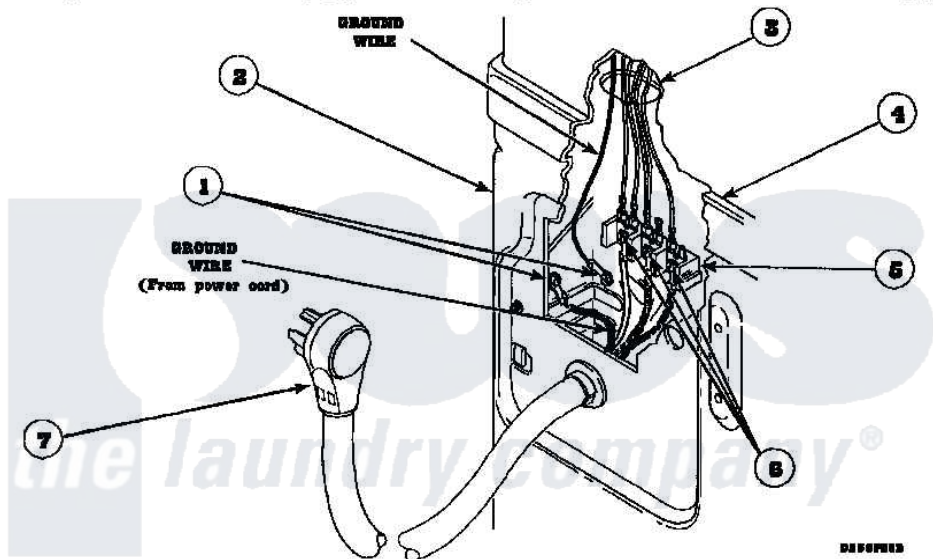

Amana LG8609W2 (BOM: PLG8609W2) 17 - POWER CORDS

Amana Residential Amana LG8609W2 (BOM: PLG8609W2) Dryer Parts Parts Diagram 17 - POWER CORDS  
 Click on the part number to view part

Item	Original Part Number	Replaced By	Status	Part Description
1	502120	<a href="#">489069</a>		Xxscrew, 10-12 X 1/2
"	<a href="#">20530</a>			Screw, 10-24 x 3/8 Hex
2	500001P		Not Available	(ADD LETTER BEFORE "P" IN PART
3	500343		Not Available	PANEL, BACK(HOME HOOD)
4	500085P		Not Available	(ADD LETTER L-L, W-W TO PART N
6	Y61199	<a href="#">3400094</a>		Screw, 10-32 X 3/8