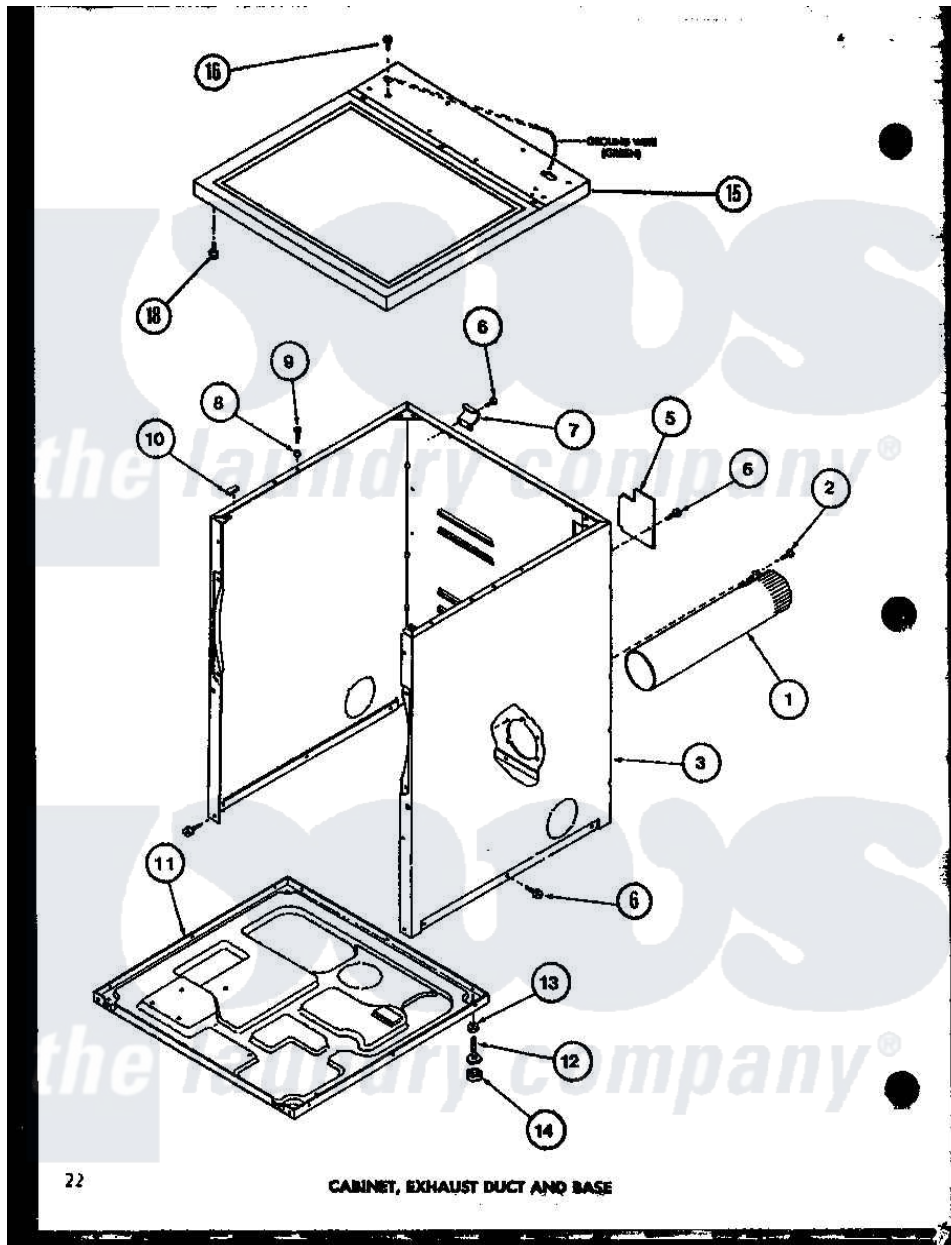

Amana LG9012 (BOM: P7804814W W) 01 - CABINET

22

CABINET, EXHAUST DUCT AND BASE

Amana Residential Amana LG9012 (BOM: P7804814W W) Washer Parts Parts Diagram 01 - CABINET

[Click on the part number to view part](#)

Item	Original Part Number	Replaced By	Status	Part Description
1	R0603041		Not Available	DUCT, EXHAUST
2	R0600052		Not Available	SCREW, HEX HEAD
3	R0603118		Not Available	CABINET W
"	R0603068		Not Available	xxxASSY, DRYER CABINET
5	R0603182	<a href="#">60821</a>		Access Cover
6	R0600017		Not Available	SCREW
7	R0605711		Not Available	HINGE
8	R0603524	<a href="#">505187</a>		Locator, Panel
9	R0600102	<a href="#">Y014874</a>		Screw, Idler Arm And Sleeve
10	R0606519	<a href="#">Y56128</a>		Pad, Bumper
11	R0603183	<a href="#">60811</a>		Assembly, Base-Complete
12	R0600051	<a href="#">Y305086</a>		Adjustable Leg And Nut
13	R0601021	<a href="#">62739</a>		Nut, Lock
14	R0606525	<a href="#">Y314137</a>		Foot, Rubber
15	R0603149		Not Available	TOP ASSY W
"	R0603148		Not Available	TOP, ASSY A