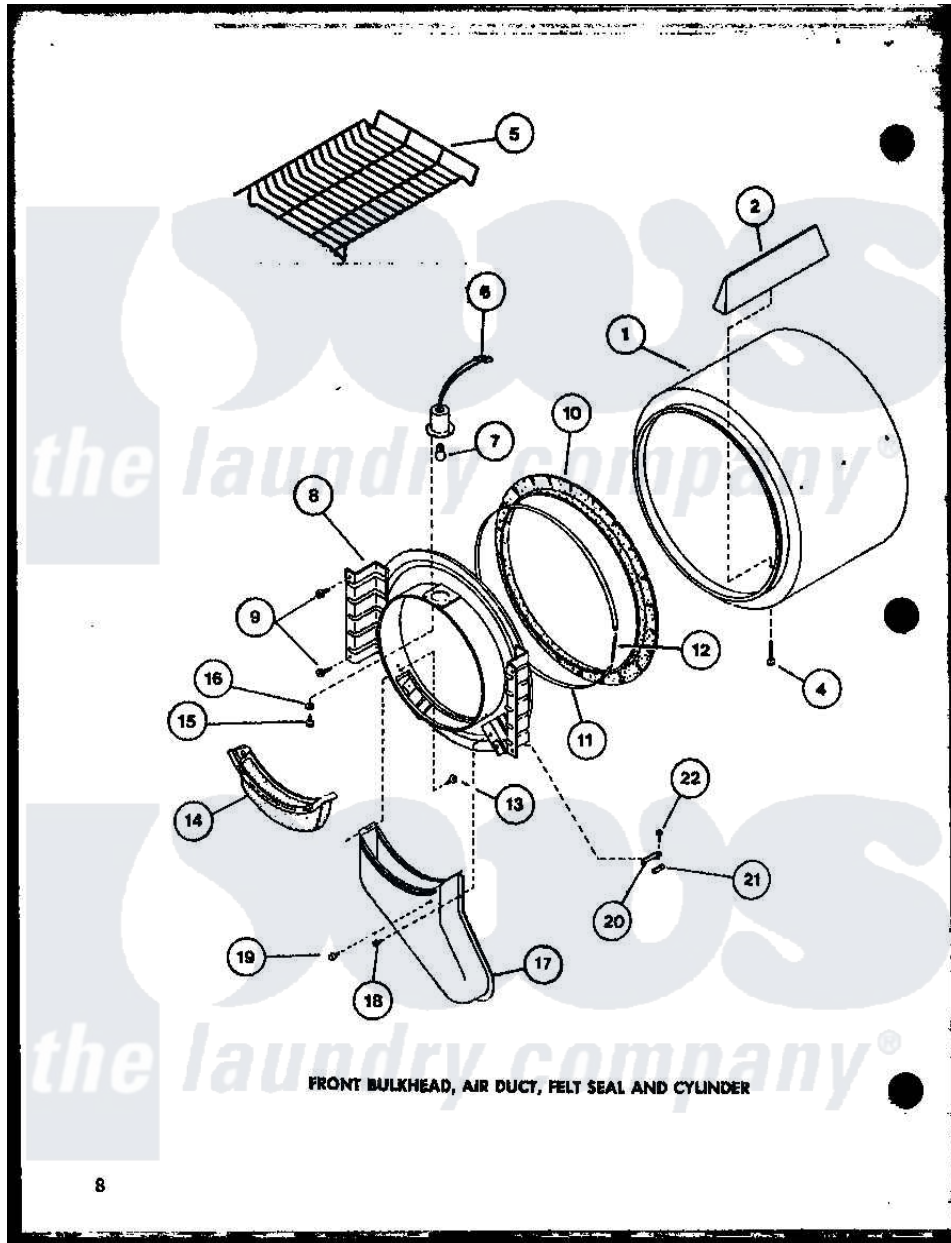

Amana LG9012 (BOM: P7804814W W) 02 - FRONT BULKHEAD

Amana Residential Amana LG9012 (BOM: P7804814W W) Washer Parts Parts Diagram 02 - FRONT BULKHEAD
 Click on the part number to view part

Item	Original Part Number	Replaced By	Status	Part Description
1	R0603176		Not Available	CYLINDER
2	R0605707		Not Available	BAFFLE CYLINDER SHORT
"	R0605706		Not Available	BAFFLE, CYLINDER LONG
4	R0600038		Not Available	SCREW
5	R0603572		Not Available	RACK, DRYING
6	R0605012		Not Available	RECEPTACLE, BULB
7	R0612001	31001575		Bulb, Cylinder Light
8	R0603152		Not Available	FRONT BULKHEAD A
"	R0603153			Front Bulkhead W/Light White
9	R0600017		Not Available	SCREW
10	R0604508	56088		Assembly, Seal
11	R0605555		Not Available	STRAP, SEAL
12	R0605554	52310		Spring
13	R0600052		Not Available	SCREW, HEX HEAD
14	R0603594	61376P		Filter, Lint-White W/Inst.
15	R0600047		Not Available	SCREW

16	R0600525	Not Available	LOCKWASHER
17	R0603595	Not Available	AIR DUCT
18	R0600039	489464	Screw
19	R0606523	Not Available	BUMPER
20	R0605708	61448	Glide, Cylinder-Rulon F
21	R0604521	58049	Pad, Thin
22	R0600004	W10116760	Screw