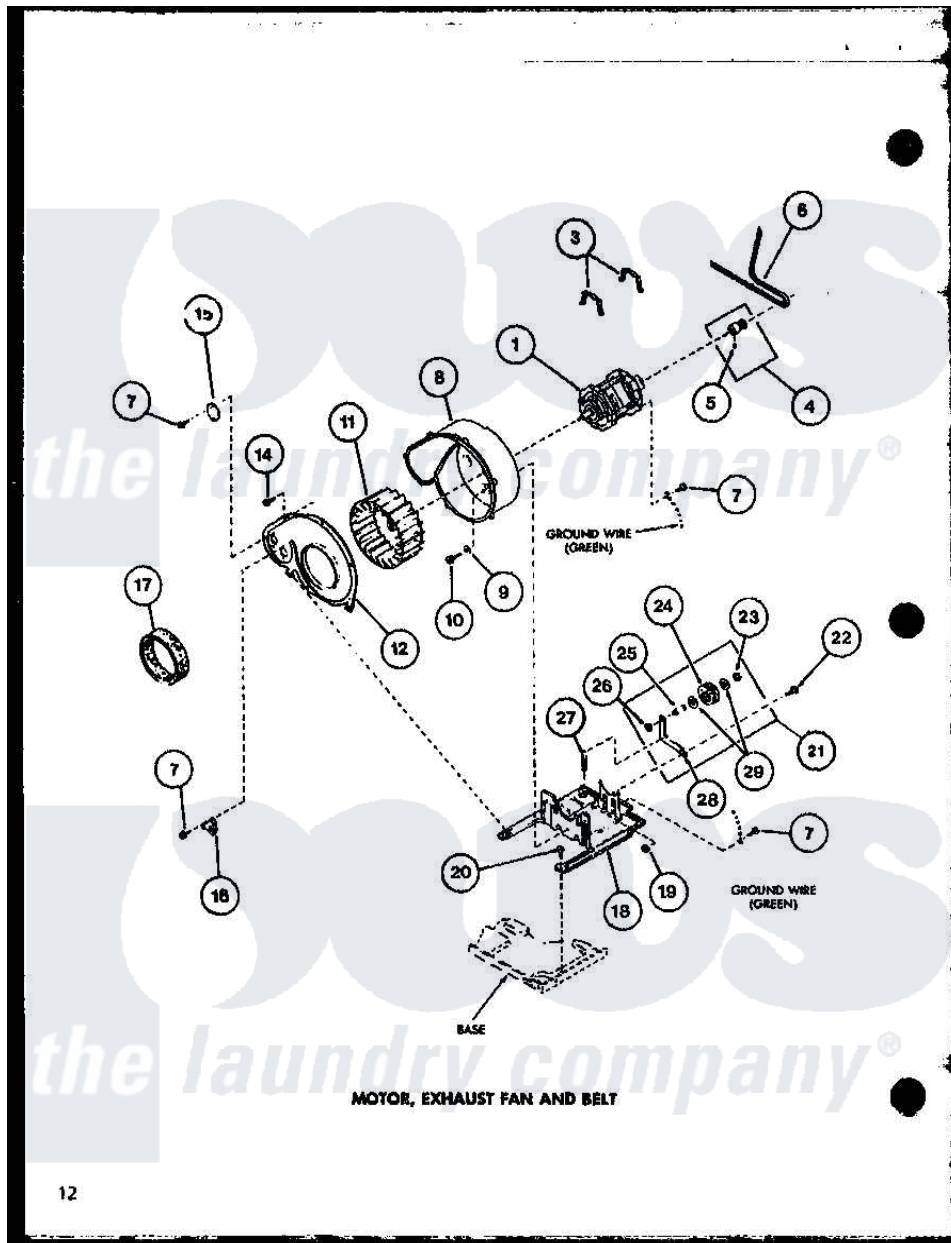

Amana LG9012 (BOM: P7804814W W) 04 - MOTOR

Amana Residential Amana LG9012 (BOM: P7804814W W) Washer Parts Diagram 04 - MOTOR
 Click on the part number to view part

Item	Original Part Number	Replaced By	Status	Part Description
1	R0607005	915P3		Motor-Drve
3	R0601526	660658		Clamp, Motor Mounting 343481 685441
4	R0610059		Not Available	KIT,PULLEY & SETSCREW
5	R0600042		Not Available	SET SCREW
6	R0606549	40111201		Belt, Cylinder
7	R0600033	489464		Screw
8	R0603034	56020		Housing, Blower
9	R0600560	M0270504		Washer
10	R0600014	27001200		Screw
11	R0603532	510139P		Assembly Blower Fan Package
12	R0603178		Not Available	COVER, EXHAUST FAN
14	R0600004	W10116760		Screw
15	R0605691		Not Available	COVER PLATE
16	R0611008	59500		Assembly, Thermistor
17	R0604509		Not Available	FELT SEAL

18	R0605710	503613		Mount, Motor
19	R0601011	27001225		Nut, Jam Mid Lock 1/4-20
20	R0600017		Not Available	SCREW
21	R0610019	56170P		Assembly- Idle
22	R0600043		Not Available	SCREW
23	R0601527	23748		Ring, Retaining
24	R0609504	Y54414		Assembly, Wheel And Bearing
25	R0605560	56461		Shaft
26	R0601009	358160		Nut
27	R0605563	56076		Spring, Idler
28	R0605561		Not Available	LEVER, IDLER
29	R0600526	52549		Washer, 501 ID X3/4 Odx